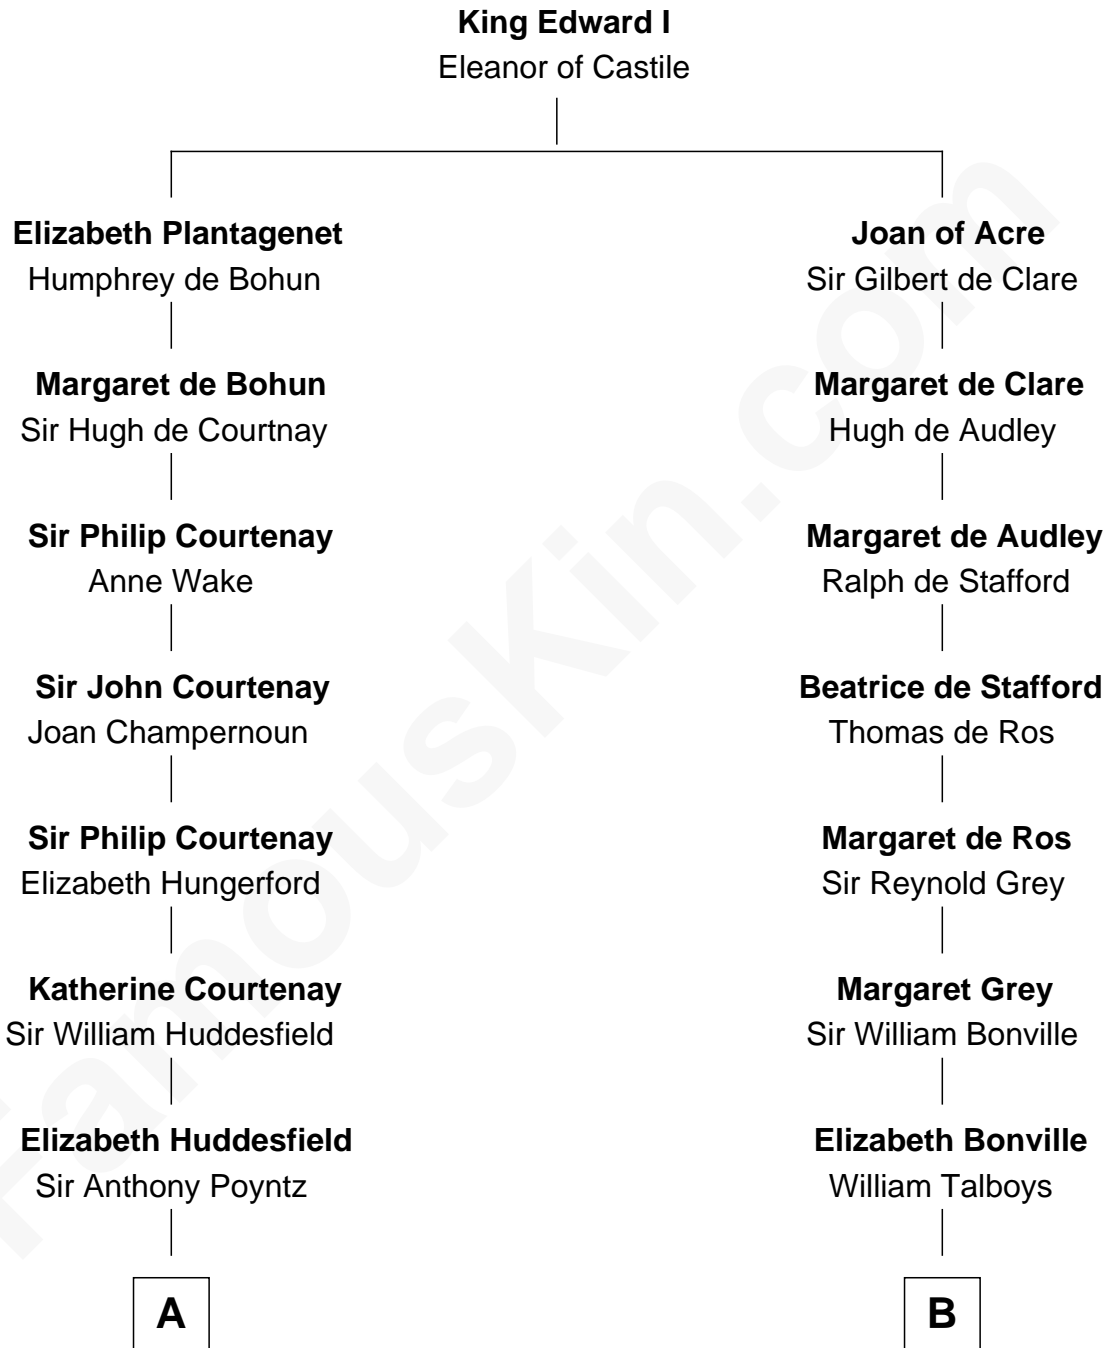

FamousKin.com

Relationship Chart of

Kit Harington

TV Actor - "Game of Thrones"

19th cousin 2 times removed of

William Rufus Day

36th U.S. Secretary of State

C

Edward Henry Legge
Cordelia Twysden Molesworth

Lois Marjorie Legge
Ernest Wriothesley Denny

Lavender Cecilia Denny
John Charles Dundas Harington

Sir David Richard Harington
Deborah Jane Catesby

Kit Harington
TV Actor - "Game of Thrones"