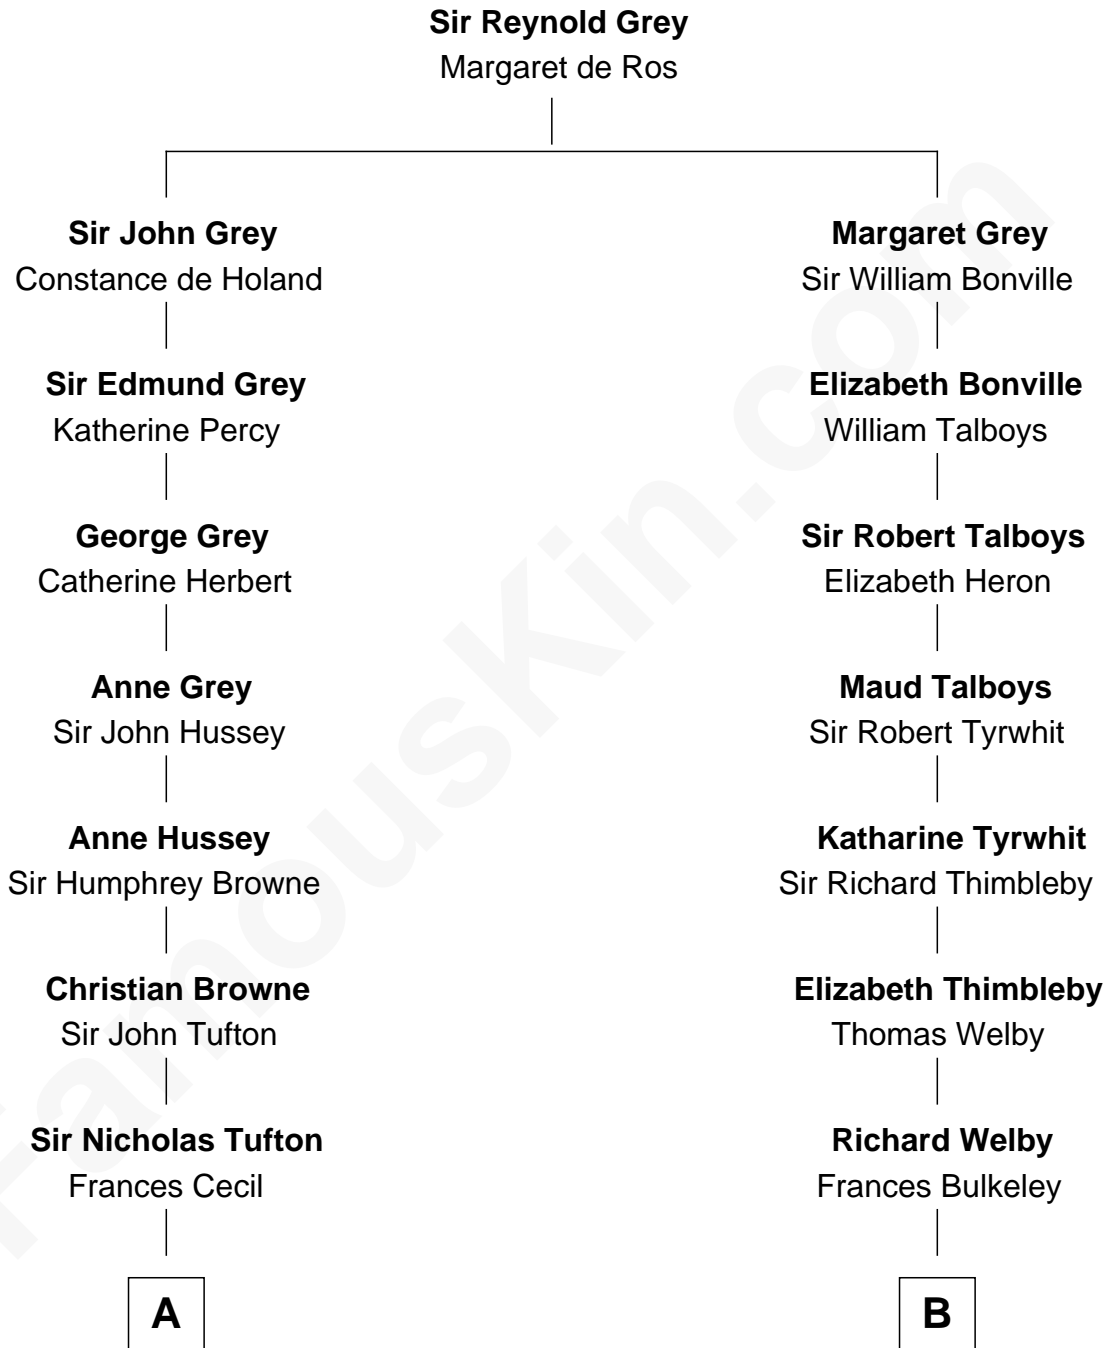

William Rufus Day

36th U.S. Secretary of State