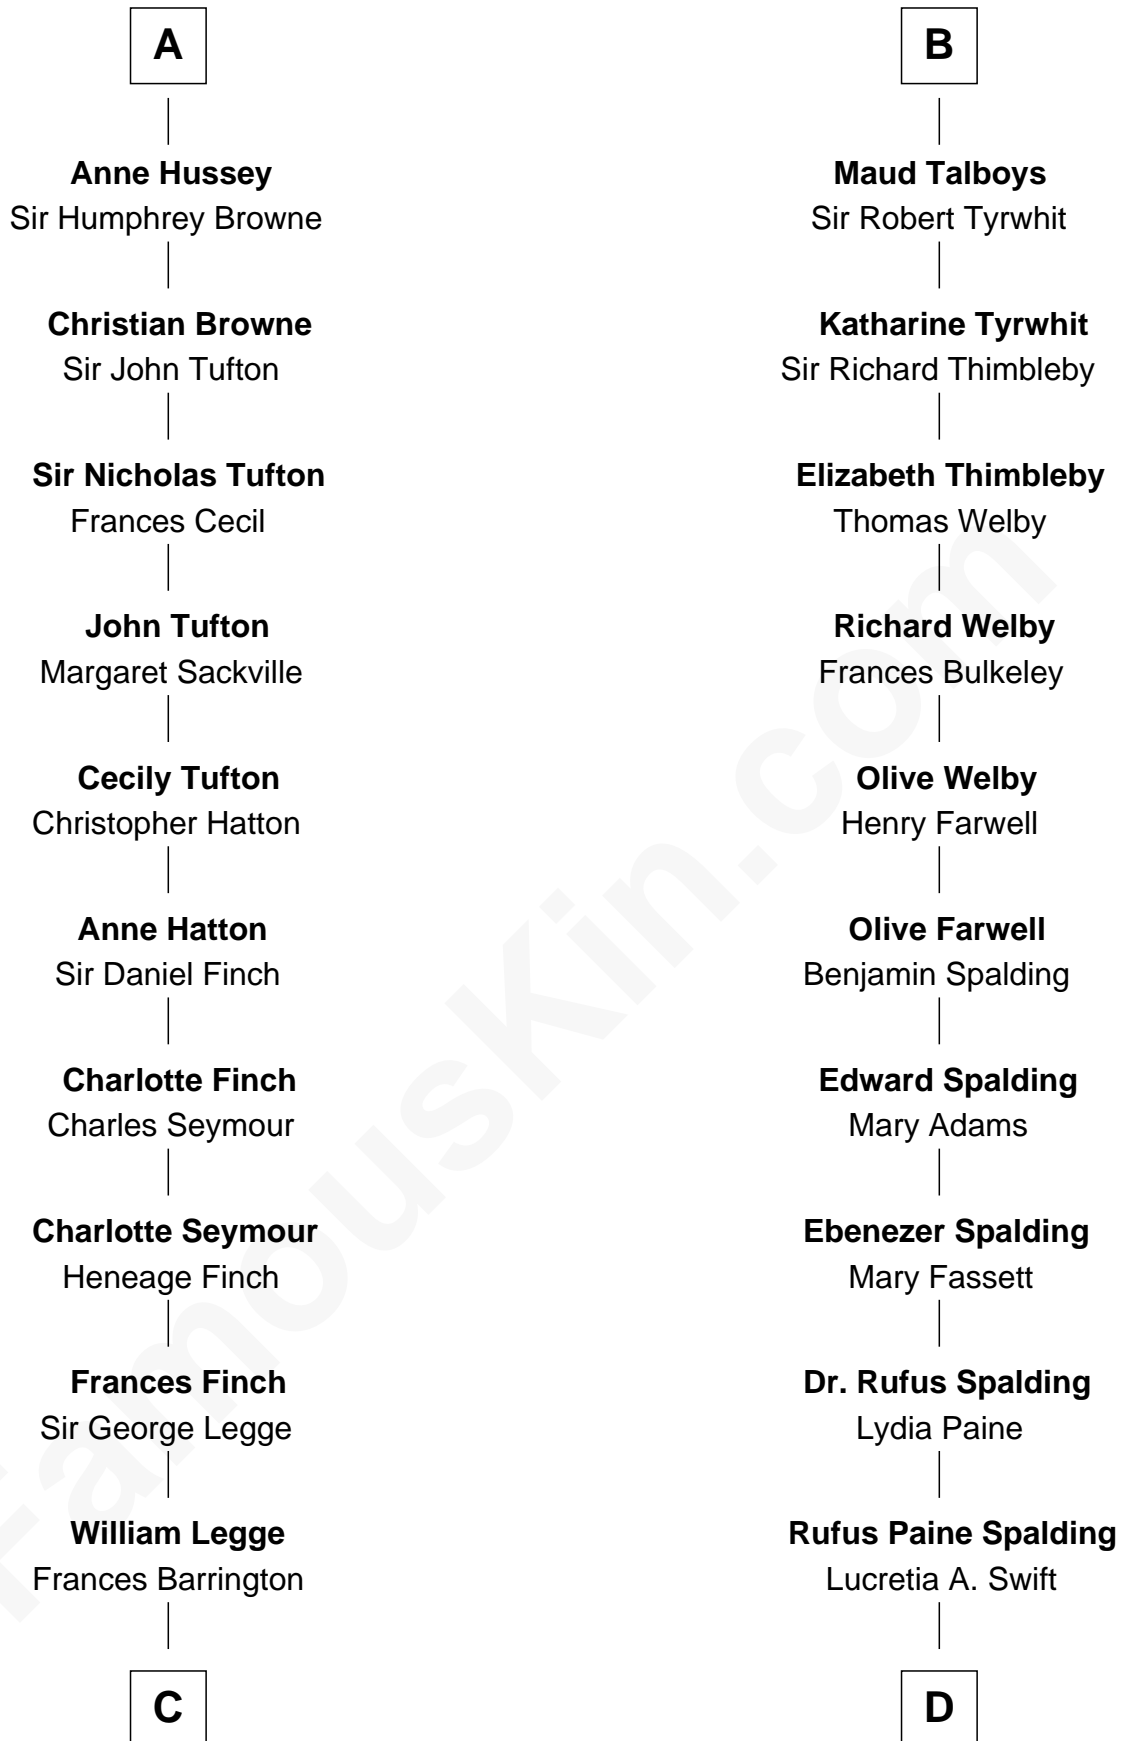

FamousKin.com

Relationship Chart of

Kit Harington

TV Actor - "Game of Thrones"

18th cousin 3 times removed of

William Rufus Day

36th U.S. Secretary of State

Sir Hugh I de Audley

Iseult de Mortimer

Alice de Audley
Sir Ralph de Neville

Margaret de Neville
Sir Henry Percy

Sir Henry Percy
Elizabeth Mortimer

Sir Henry Percy
Eleanor Neville

Katherine Percy
Sir Edmund Grey

George Grey
Catherine Herbert

Anne Grey
Sir John Hussey

A

Hugh de Audley
Margaret de Clare

Margaret de Audley
Ralph de Stafford

Beatrice de Stafford
Thomas de Ros

Margaret de Ros
Sir Reynold Grey

Margaret Grey
Sir William Bonville

Elizabeth Bonville
William Talboys

Sir Robert Talboys
Elizabeth Heron

B

C

Edward Henry Legge
Cordelia Twysden Molesworth

Lois Marjorie Legge
Ernest Wriothesley Denny

Lavender Cecilia Denny
John Charles Dundas Harington

Sir David Richard Harington
Deborah Jane Catesby