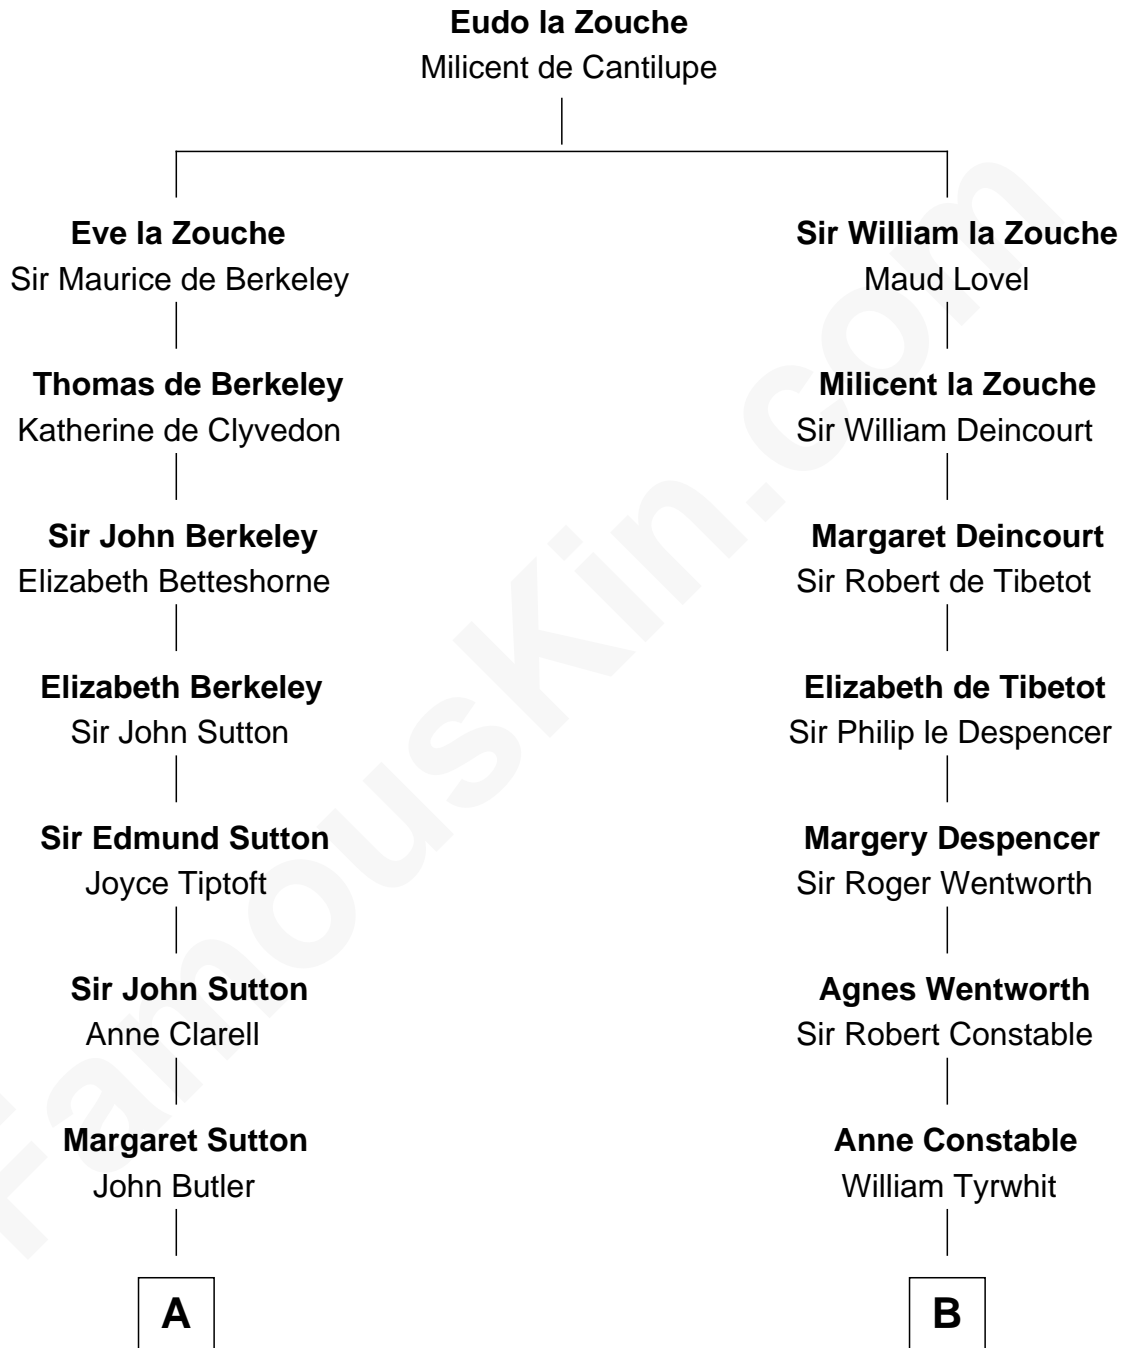

FamousKin.com

Relationship Chart of

Kit Harington

TV Actor - "Game of Thrones"

18th cousin 3 times removed of

William Rufus Day

36th U.S. Secretary of State

C

Edward Henry Legge
Cordelia Twysden Molesworth

Lois Marjorie Legge
Ernest Wriothesley Denny

Lavender Cecilia Denny
John Charles Dundas Harington

Sir David Richard Harington
Deborah Jane Catesby

Kit Harington
TV Actor - "Game of Thrones"