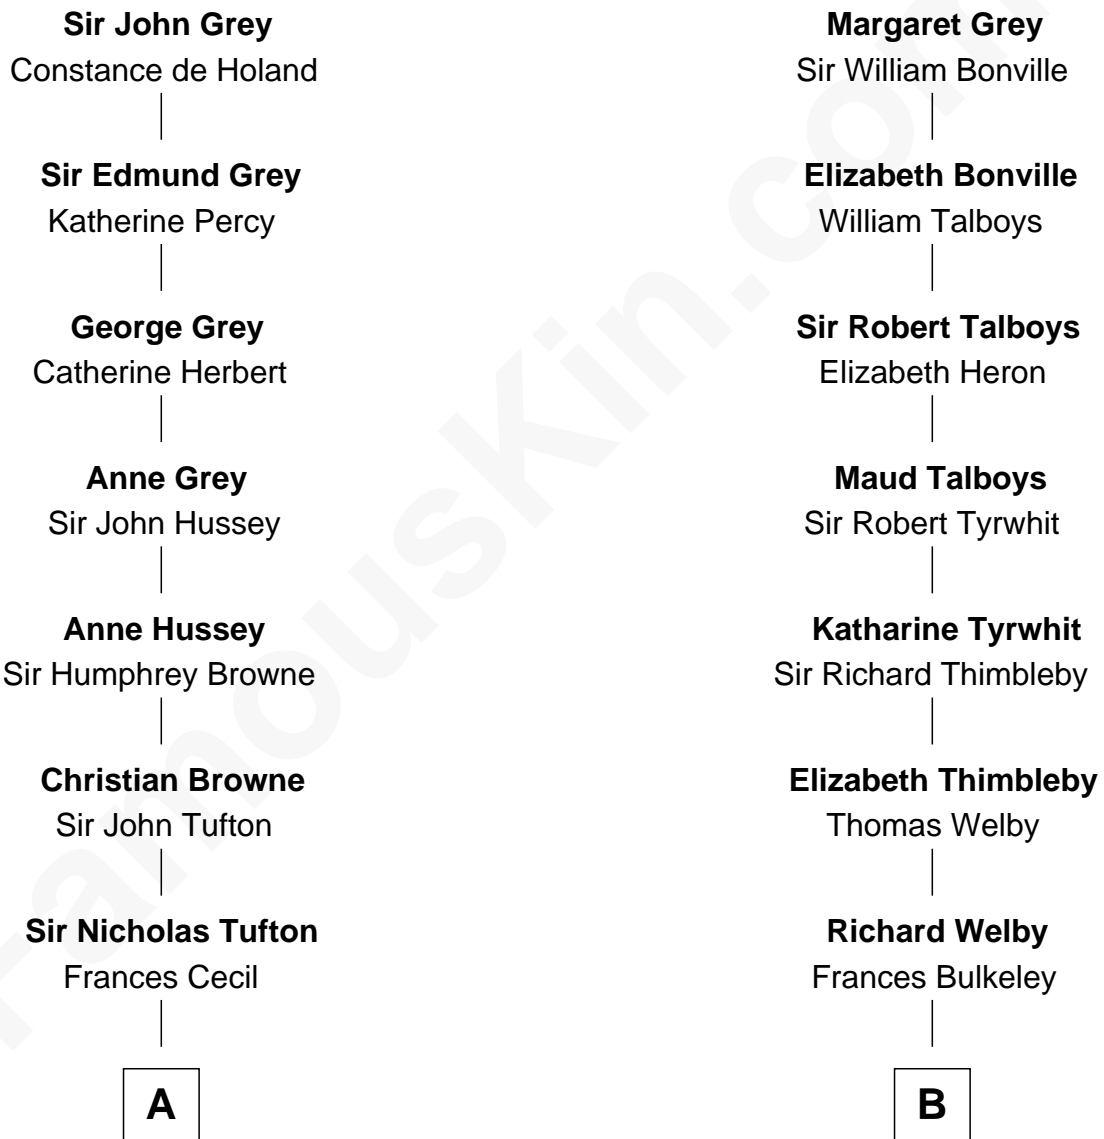

Sir Reynold Grey

Margaret de Ros