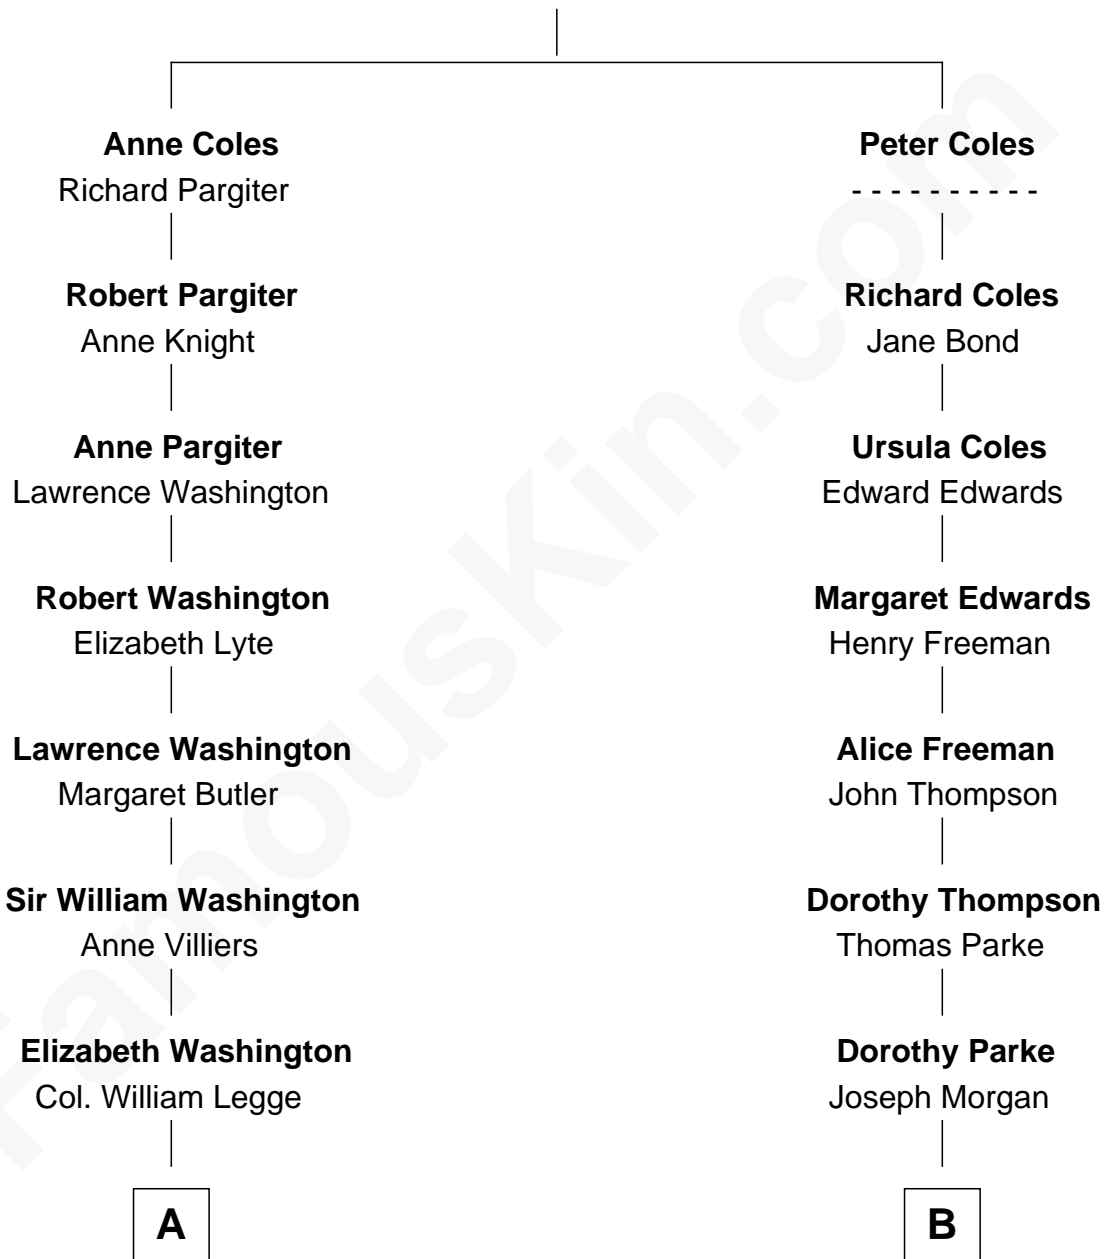

# FamousKin.com Relationship Chart of

**Kit Harington**

TV Actor - "Game of Thrones"

17th cousin of

**Prince Harry**

Duke of Sussex

**Richard Coles**

Kit Harington photo by [Gage Skidmore](#) (CC BY-SA 2.0)