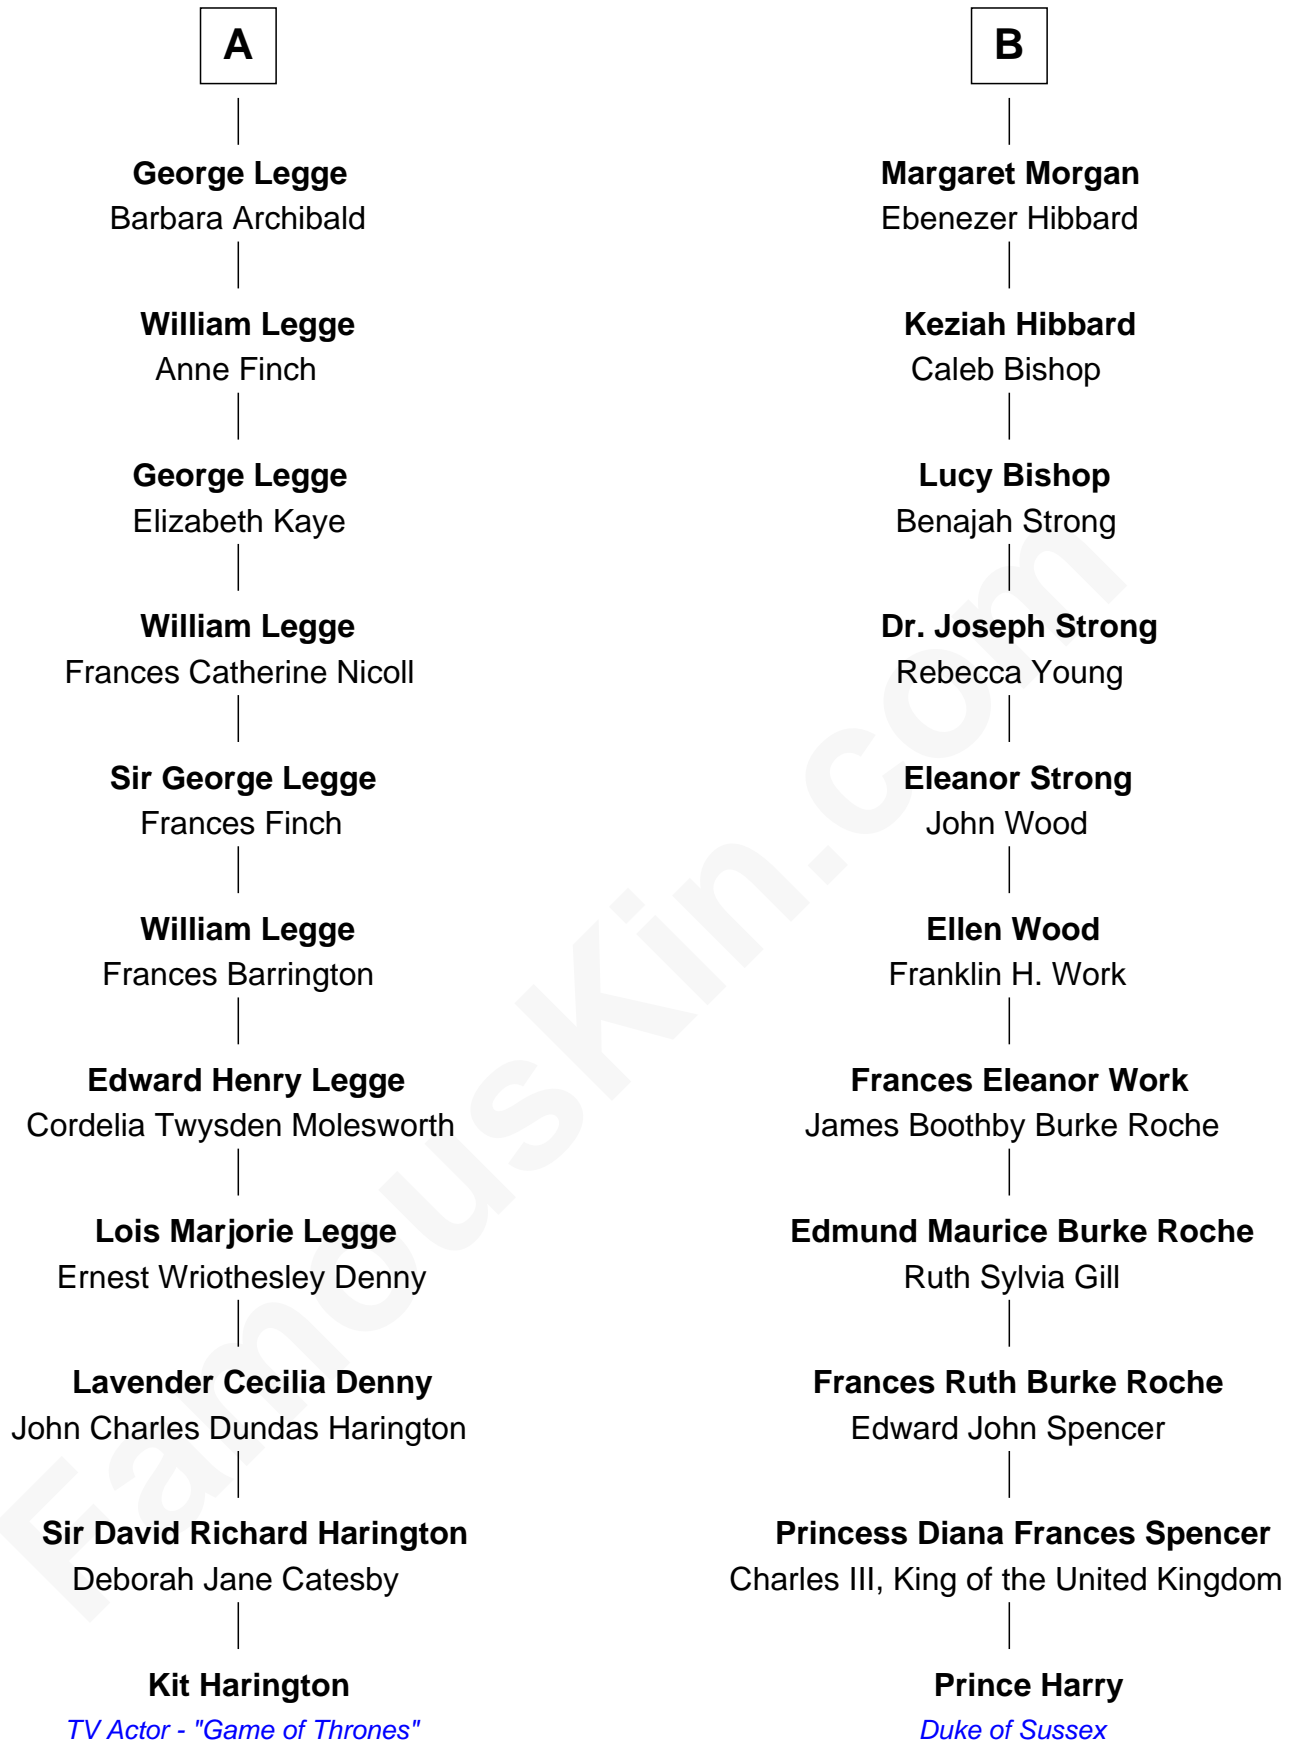

# FamousKin.com Relationship Chart of

**Kit Harington**

TV Actor - "Game of Thrones"

17th cousin of

**Prince Harry**

Duke of Sussex

**Richard Coles**

Kit Harington photo by [Gage Skidmore](#) (CC BY-SA 2.0)