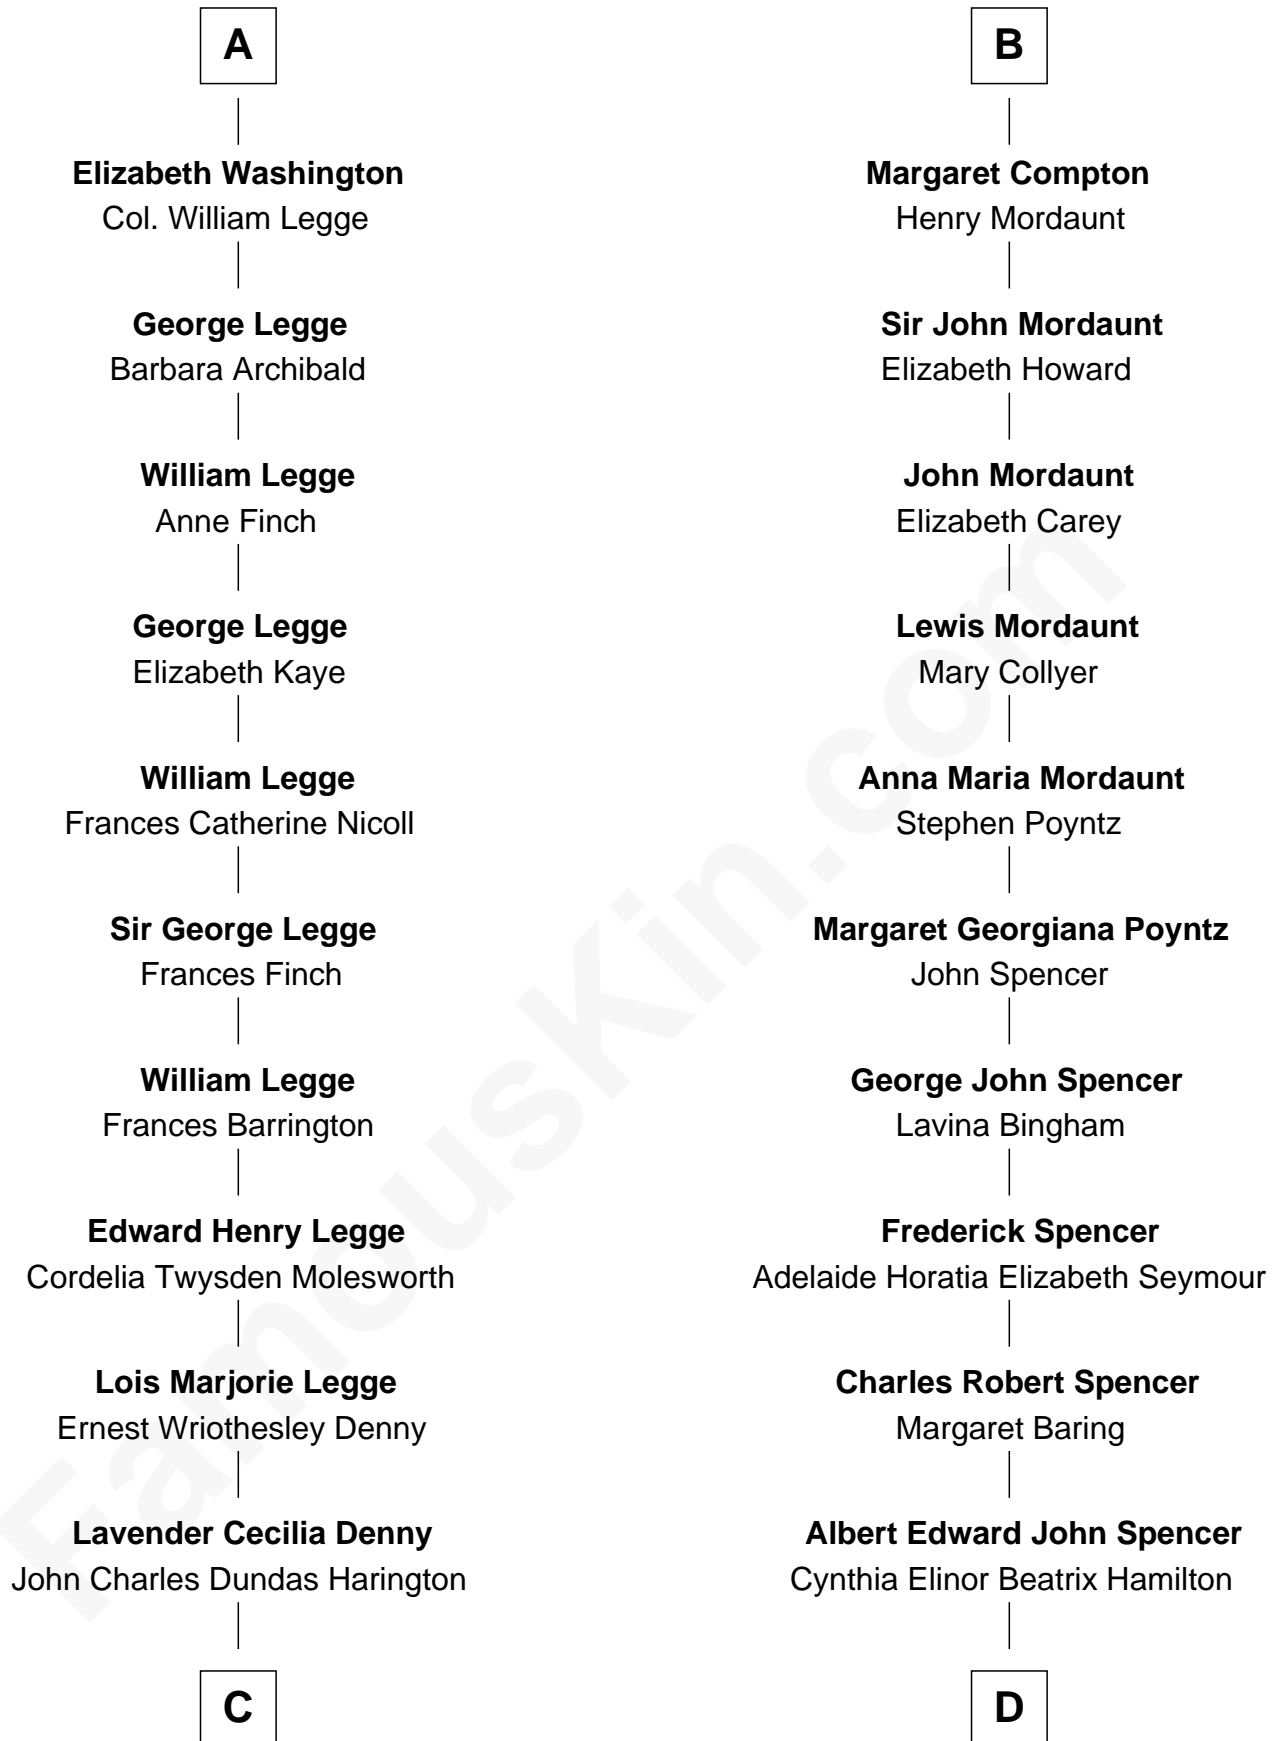

FamousKin.com Relationship Chart of

Kit Harington

TV Actor - "Game of Thrones"

18th cousin 1 time removed of

Prince Harry

Duke of Sussex

C

Sir David Richard Harington

Deborah Jane Catesby

Kit Harington

TV Actor - "Game of Thrones"

D

Edward John Spencer

Frances Ruth Burke Roche

Princess Diana Frances Spencer

Charles III, King of the United Kingdom