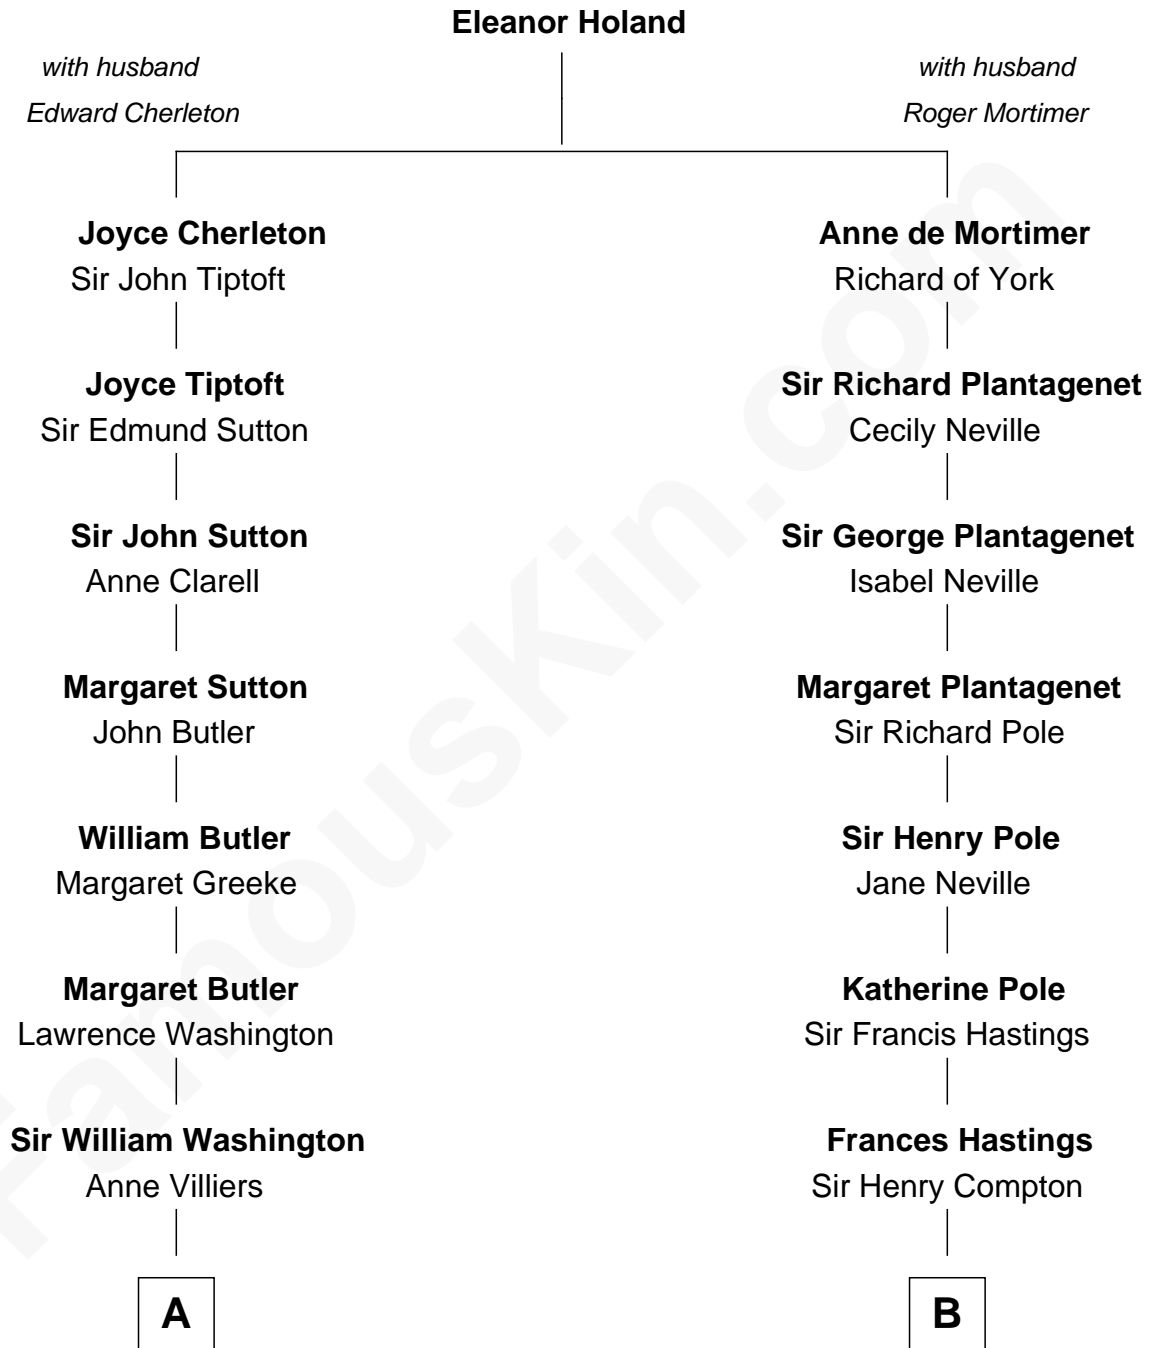

FamousKin.com Relationship Chart of

Kit Harington

TV Actor - "Game of Thrones"

18th cousin 1 time removed of

Prince Harry

Duke of Sussex

C

Sir David Richard Harington

Deborah Jane Catesby

Kit Harington

TV Actor - "Game of Thrones"

D

Edward John Spencer

Frances Ruth Burke Roche

Princess Diana Frances Spencer

Charles III, King of the United Kingdom