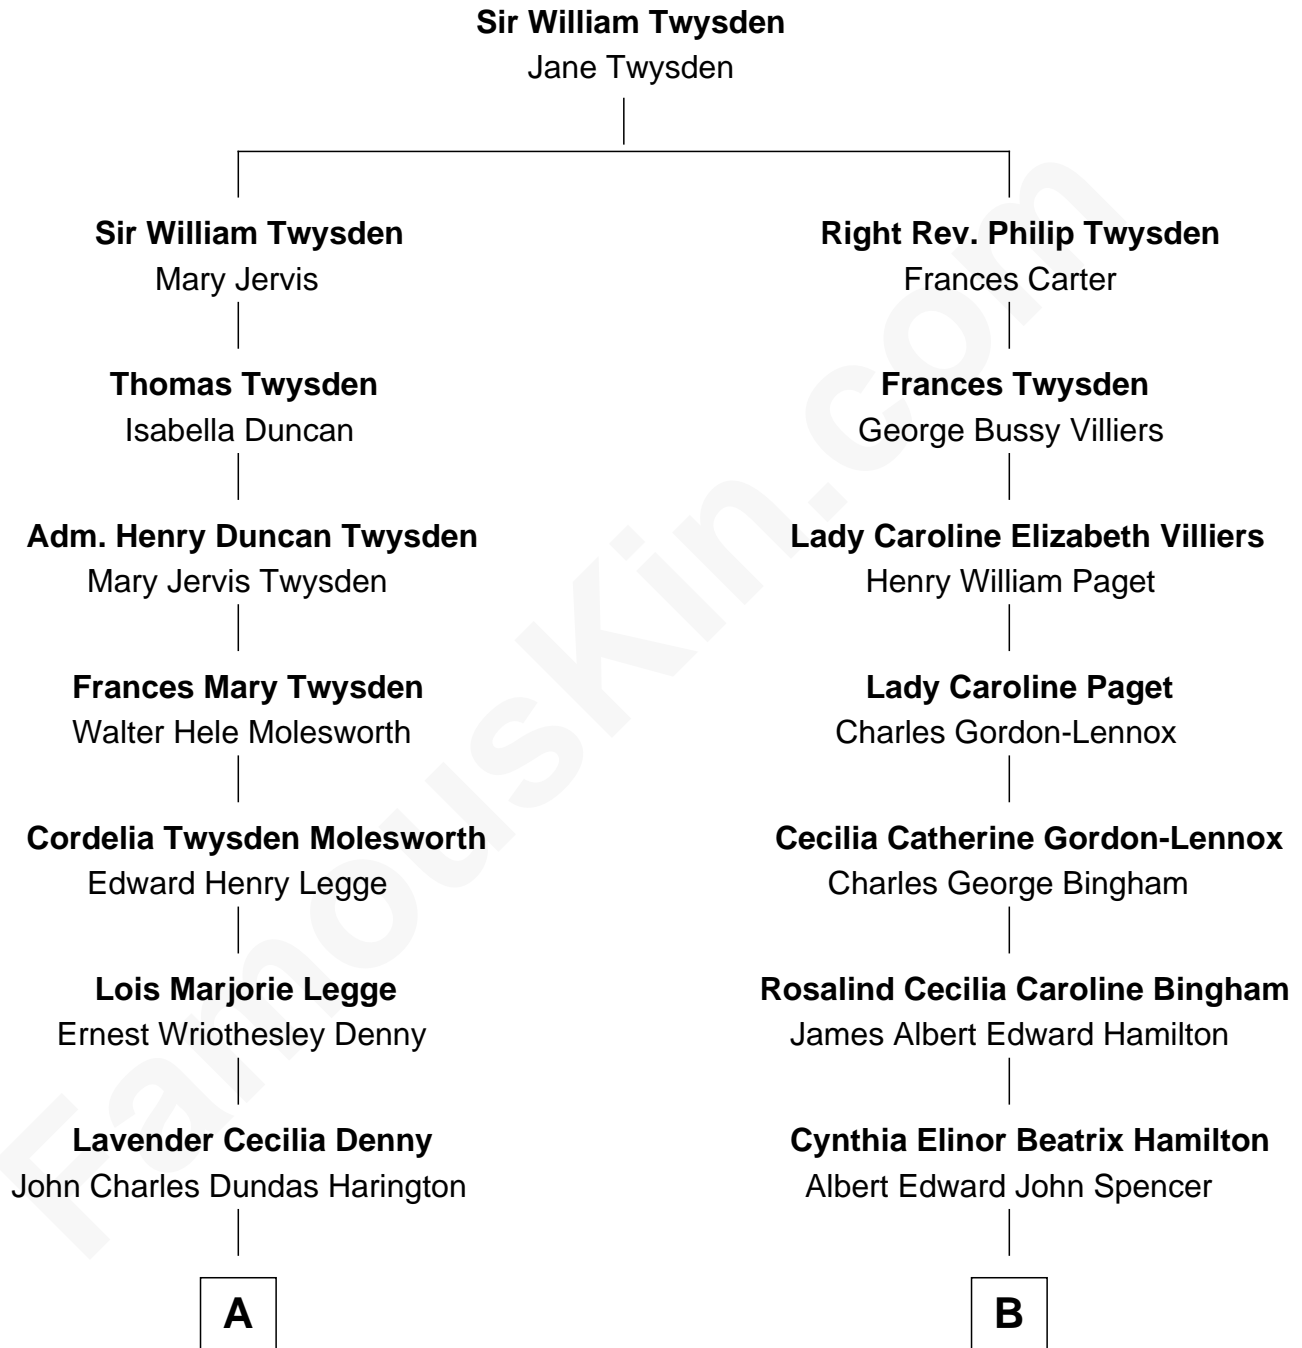

# FamousKin.com Relationship Chart of

**Kit Harington**

*TV Actor - "Game of Thrones"*

8th cousin 1 time removed of

**Prince Harry**

*Duke of Sussex*

FamousKin.com