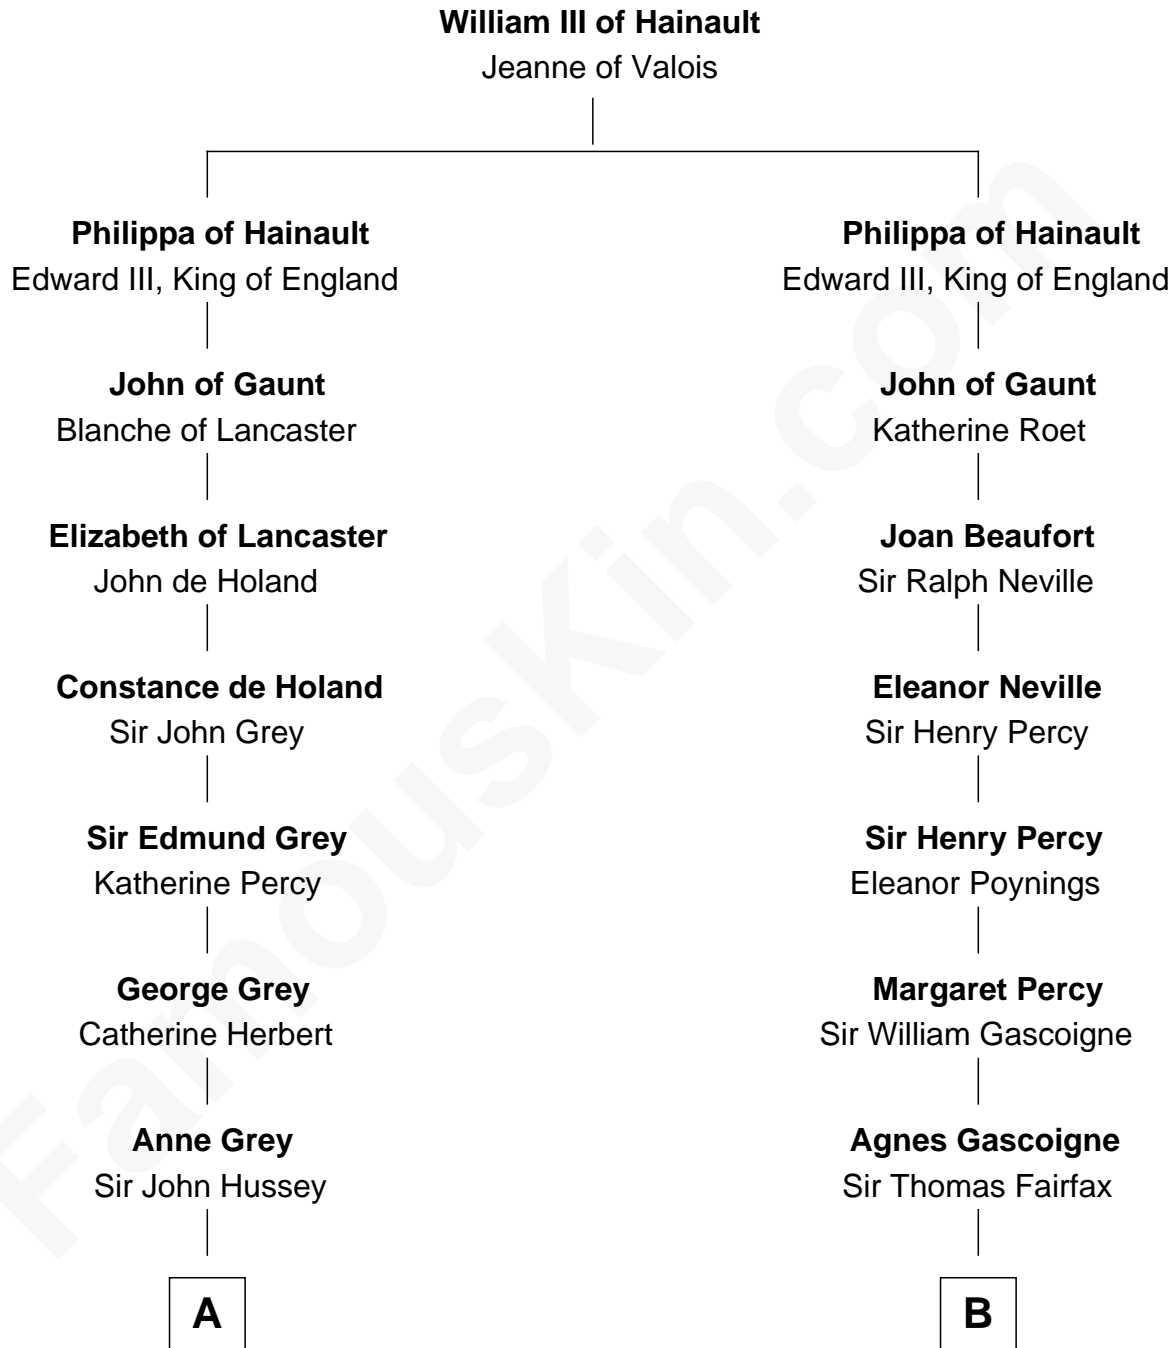

Harriet Martineau

Author of *The Hour and the Man*