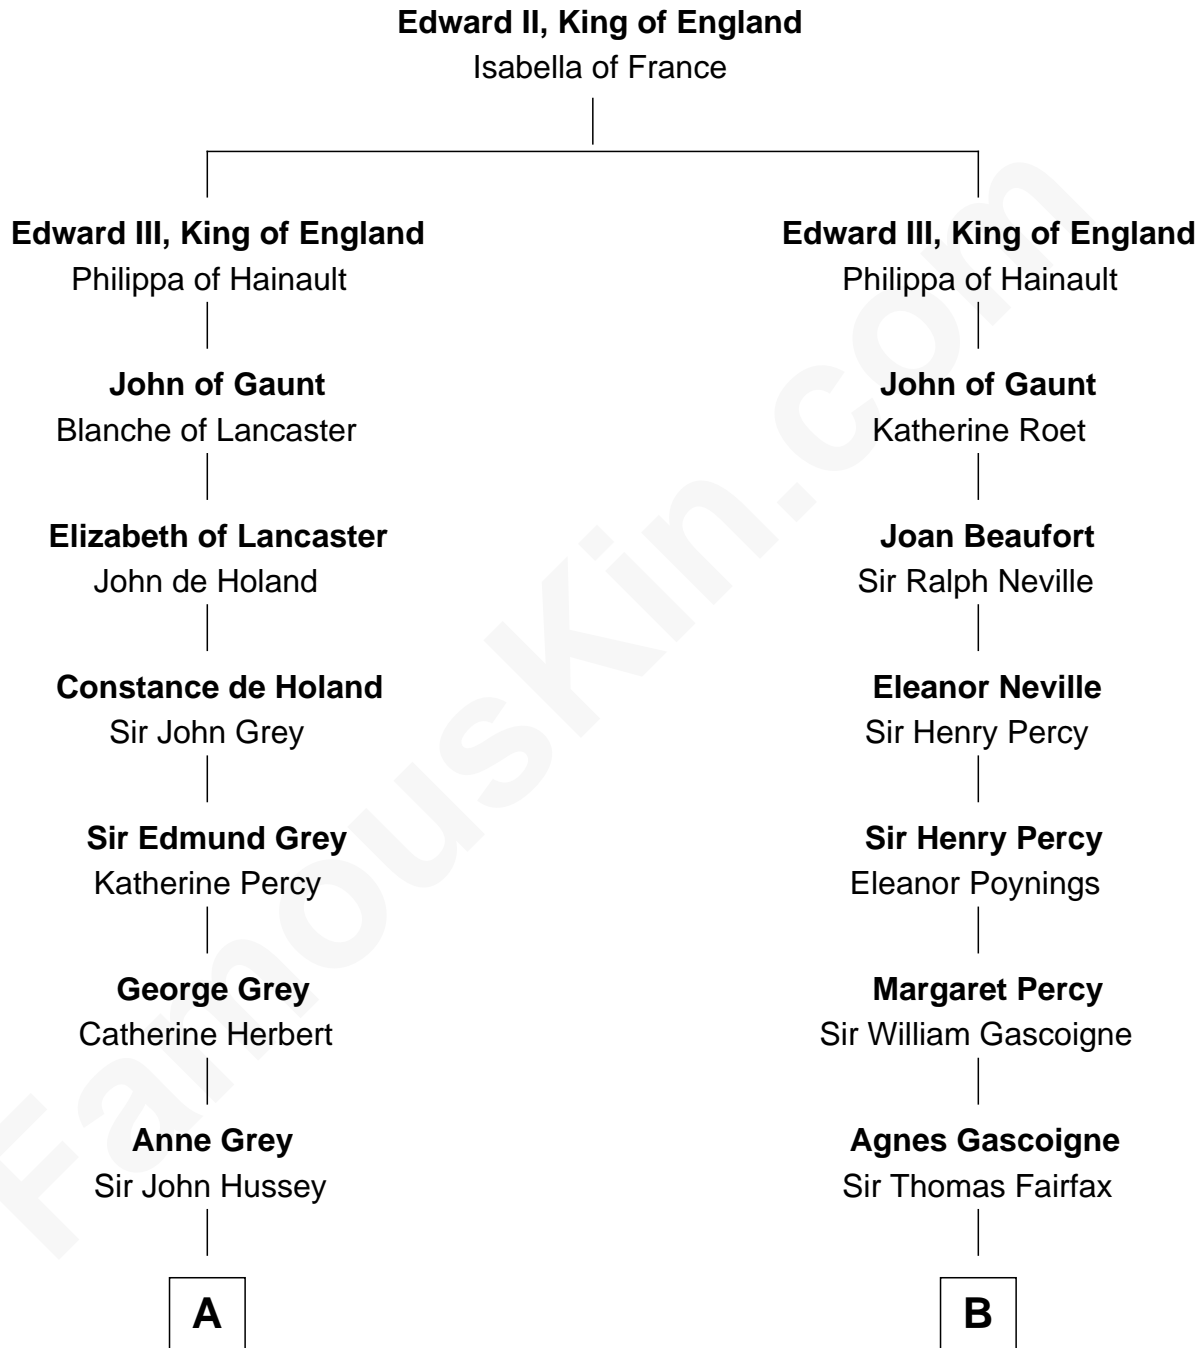

FamousKin.com

Relationship Chart of

Kit Harington

TV Actor - "Game of Thrones"

15th cousin 6 times removed of

Harriet Martineau

Author of *The Hour and the Man*

C

Edward Henry Legge
Cordelia Twysden Molesworth

Lois Marjorie Legge
Ernest Wriothesley Denny

Lavender Cecilia Denny
John Charles Dundas Harington

Sir David Richard Harington
Deborah Jane Catesby

Kit Harington
TV Actor - "Game of Thrones"