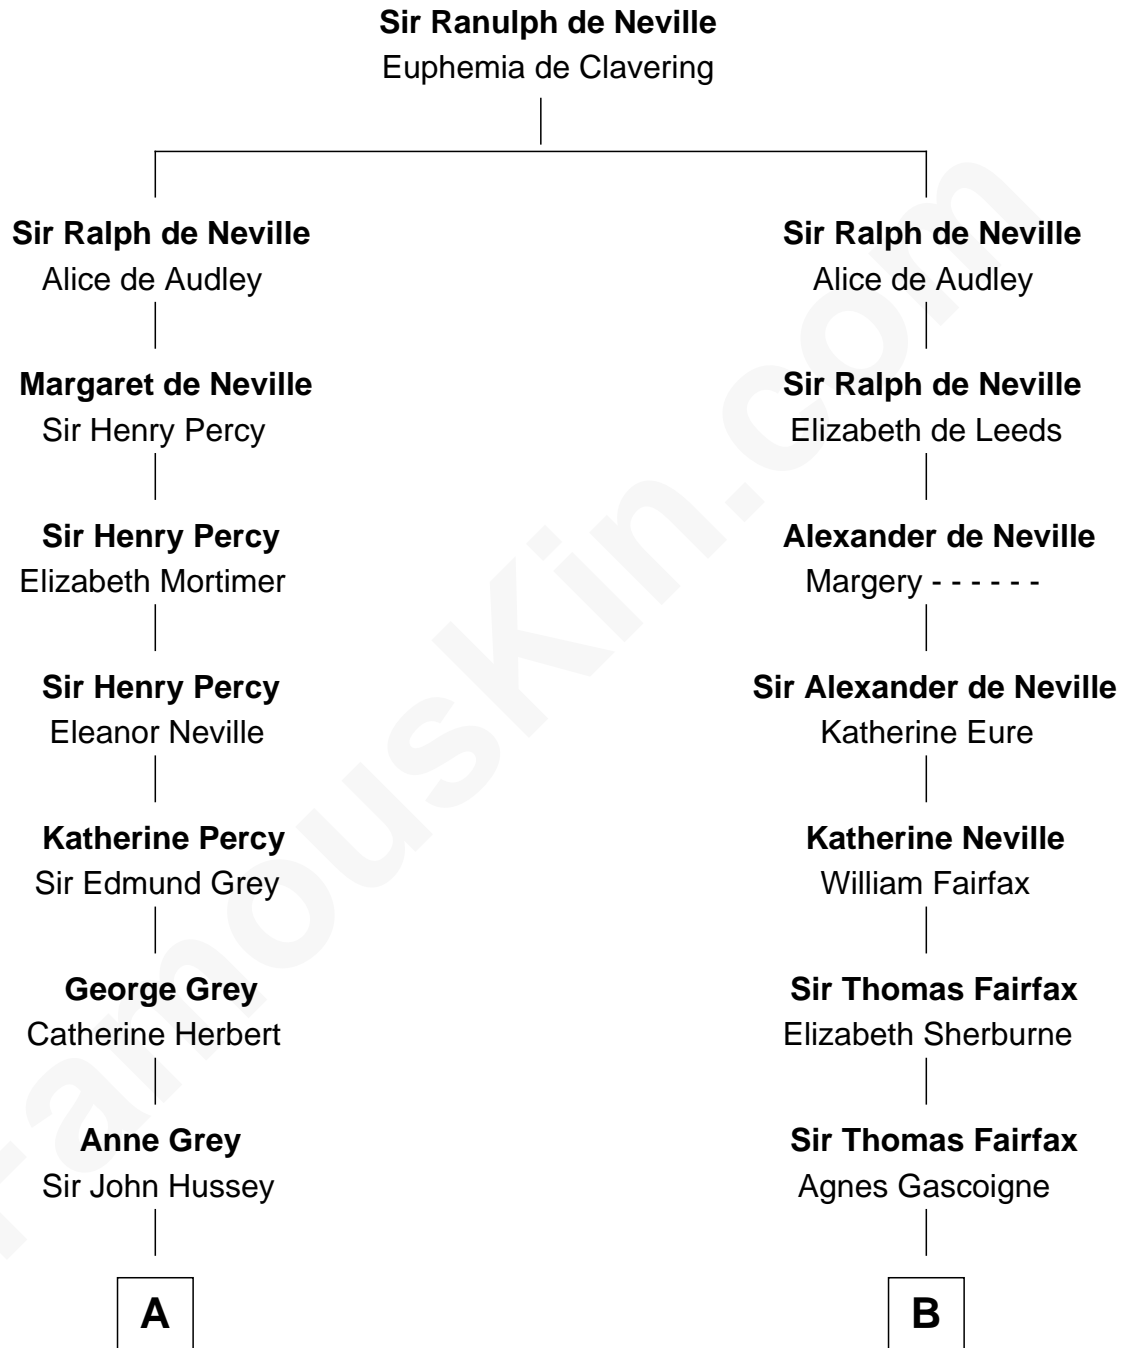

FamousKin.com

Relationship Chart of

Kit Harington

TV Actor - "Game of Thrones"

15th cousin 6 times removed of

Harriet Martineau

Author of *The Hour and the Man*