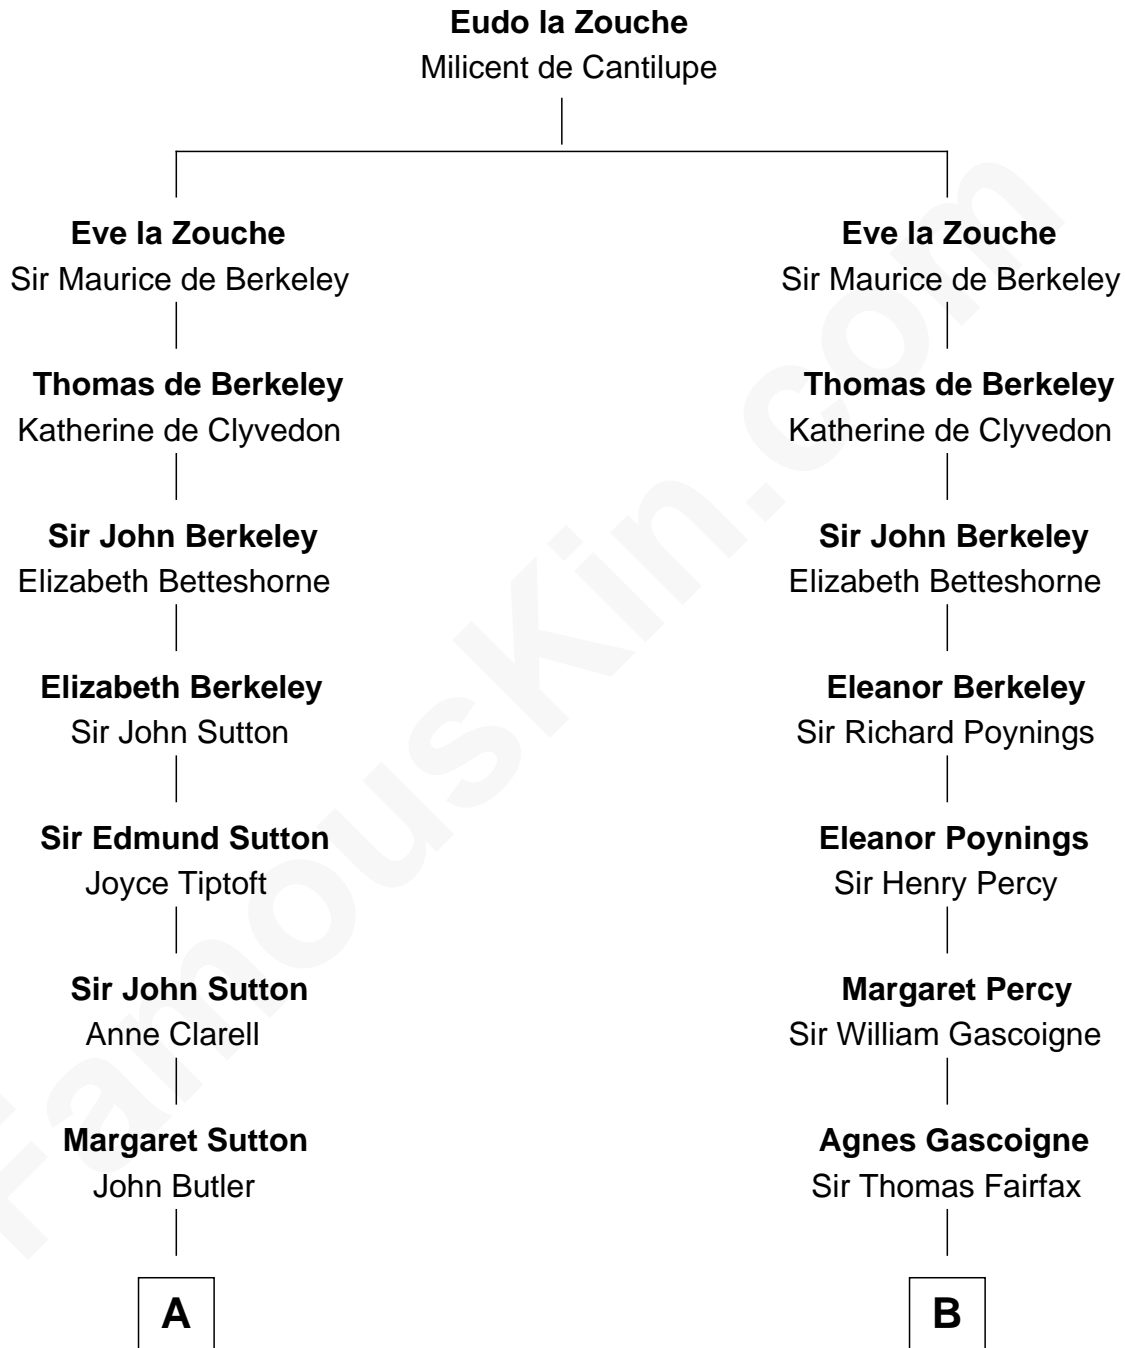

FamousKin.com

Relationship Chart of

Kit Harington

TV Actor - "Game of Thrones"

15th cousin 6 times removed of

Harriet Martineau

Author of *The Hour and the Man*