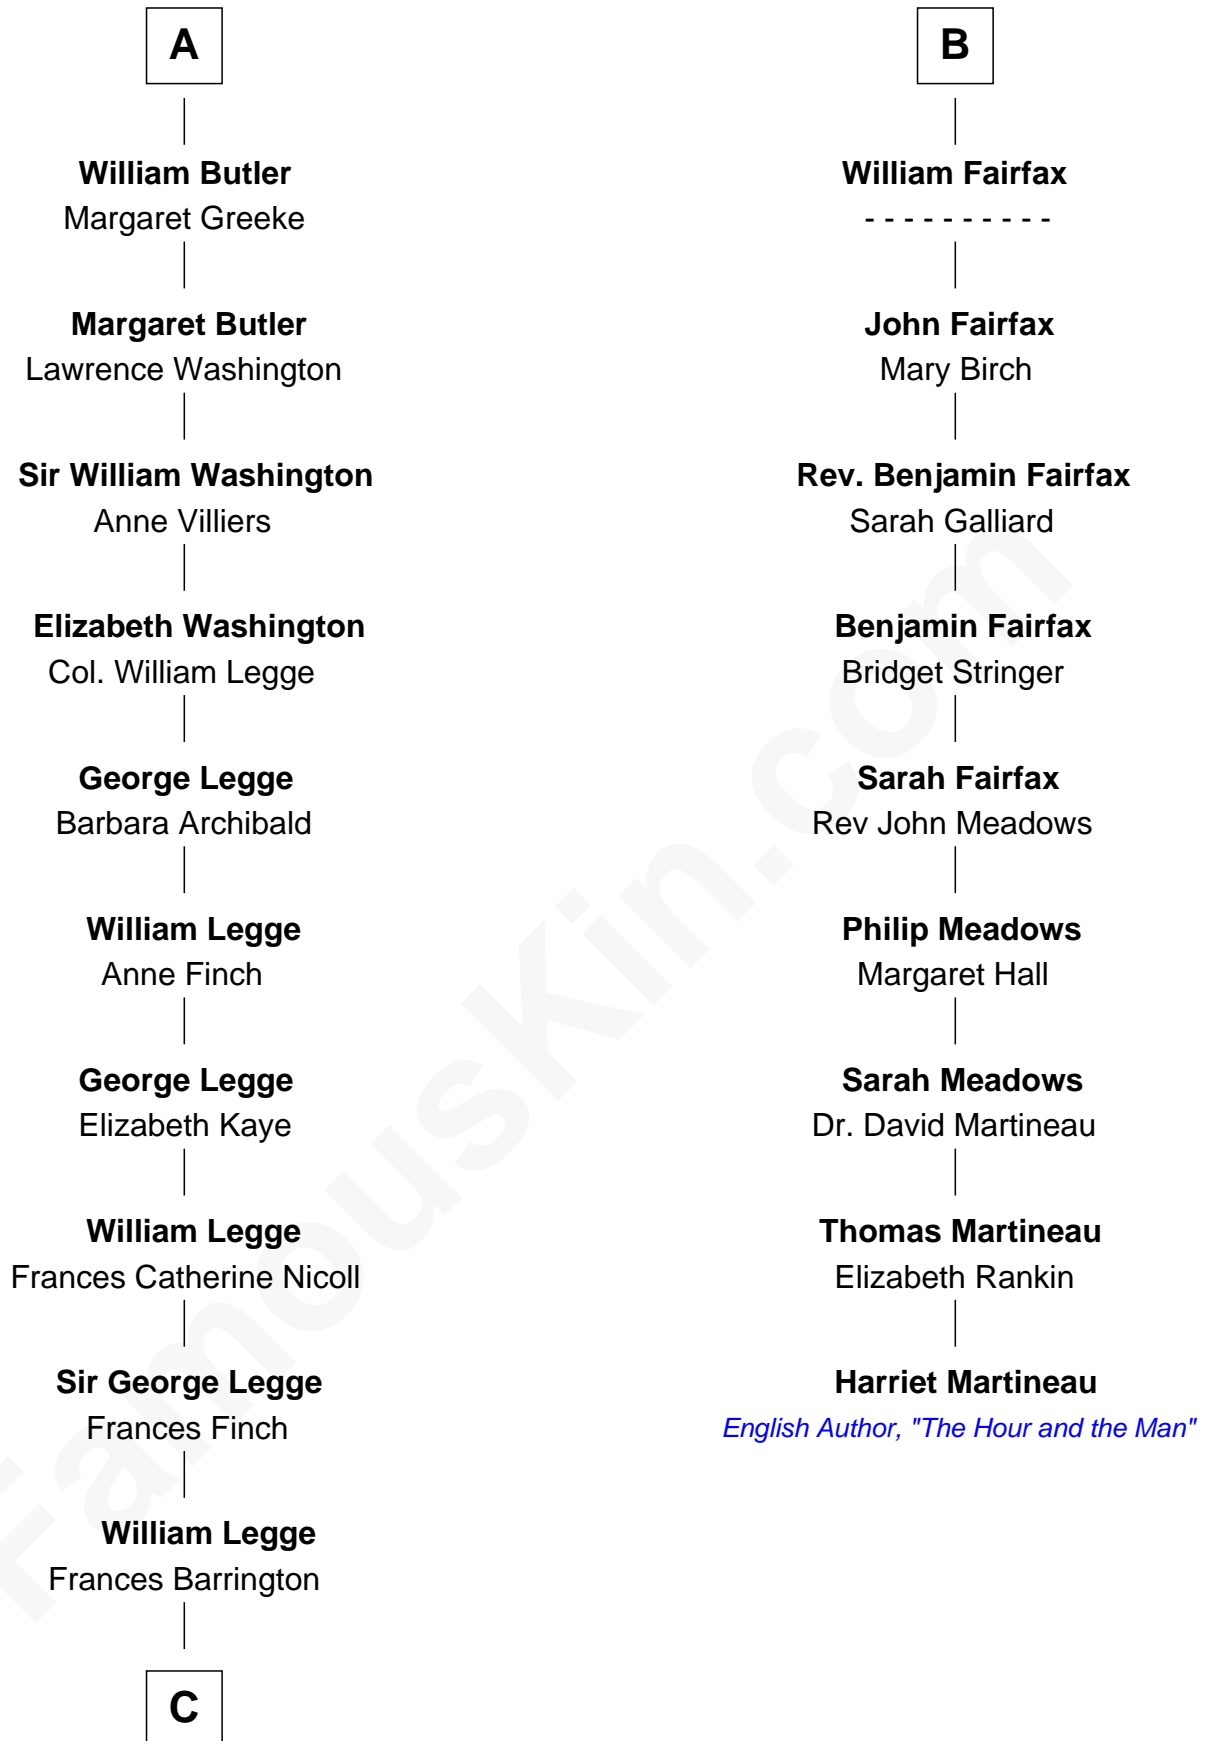

FamousKin.com

Relationship Chart of

Kit Harington

TV Actor - "Game of Thrones"

15th cousin 6 times removed of

Harriet Martineau

Author of *The Hour and the Man*

C

Edward Henry Legge
Cordelia Twysden Molesworth

Lois Marjorie Legge
Ernest Wriothesley Denny

Lavender Cecilia Denny
John Charles Dundas Harington

Sir David Richard Harington
Deborah Jane Catesby

Kit Harington
TV Actor - "Game of Thrones"