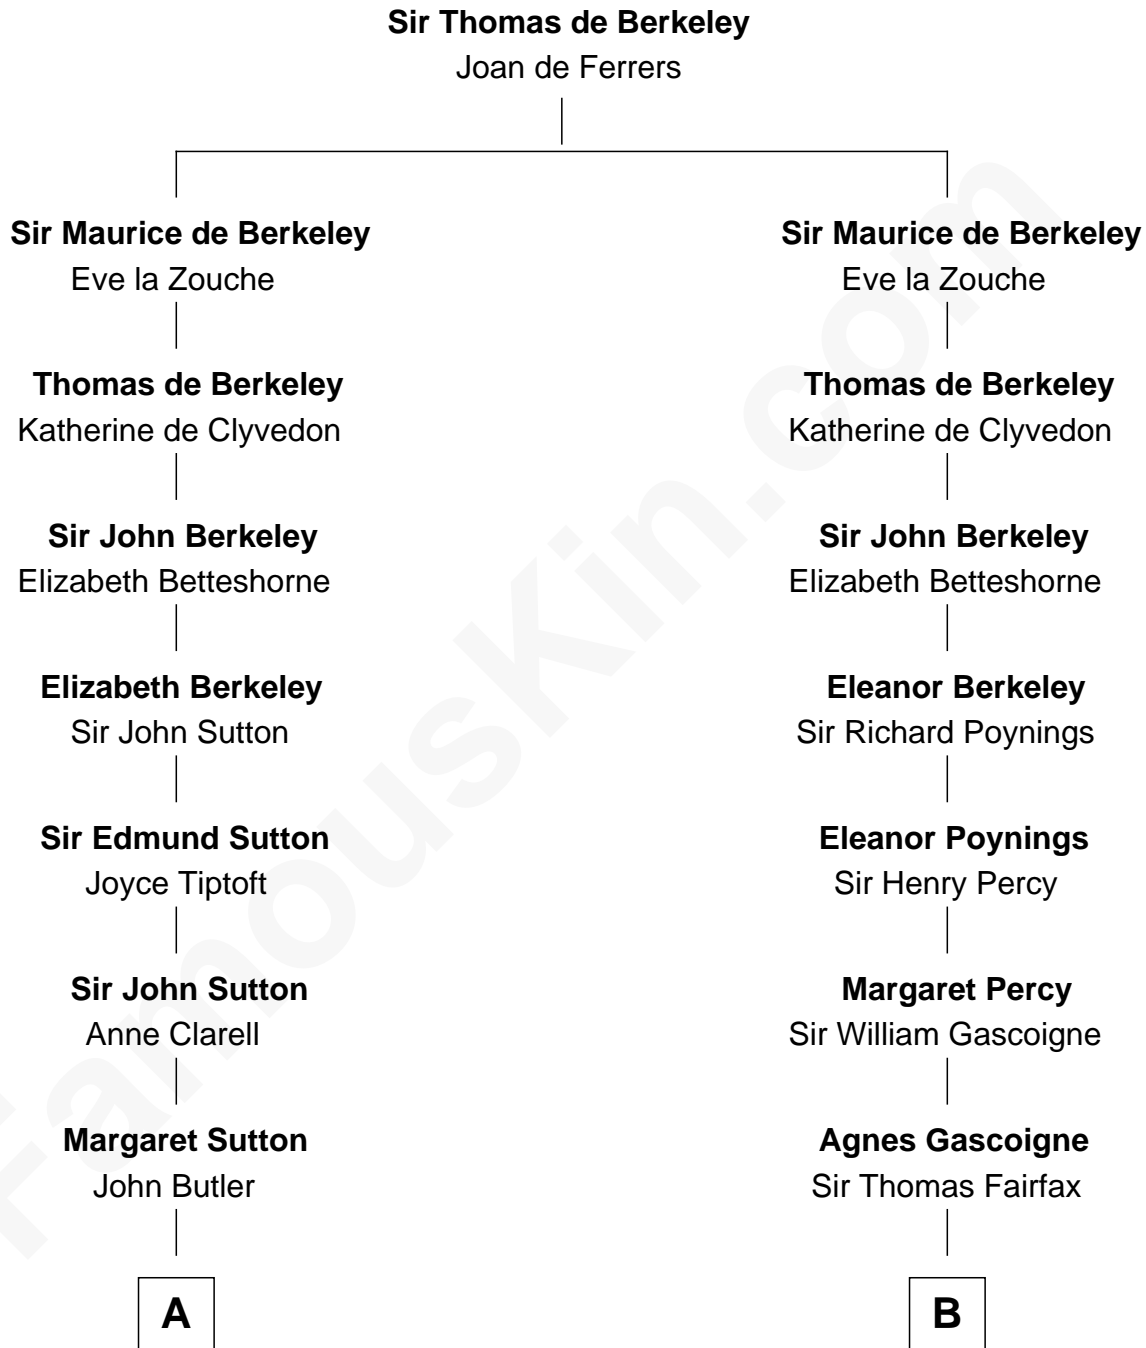

FamousKin.com

Relationship Chart of

Kit Harington

TV Actor - "Game of Thrones"

15th cousin 6 times removed of

Harriet Martineau

Author of *The Hour and the Man*

C

Edward Henry Legge
Cordelia Twysden Molesworth

Lois Marjorie Legge
Ernest Wriothesley Denny

Lavender Cecilia Denny
John Charles Dundas Harington

Sir David Richard Harington
Deborah Jane Catesby

Kit Harington
TV Actor - "Game of Thrones"