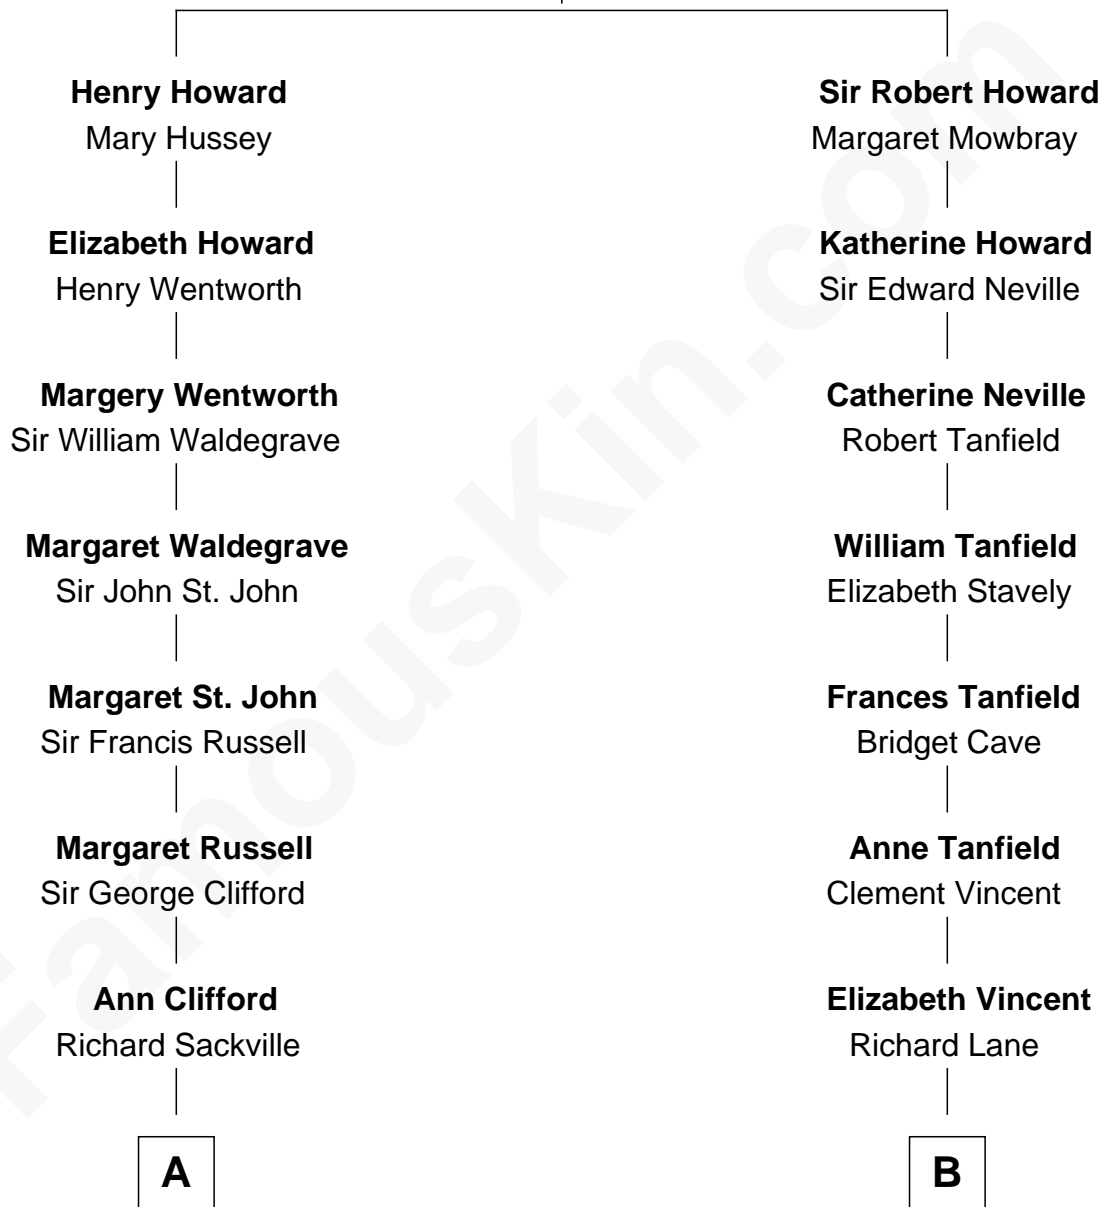

# FamousKin.com Relationship Chart of

**Kit Harington**

*TV Actor - "Game of Thrones"*

18th cousin 1 time removed of

**Mary Chapin Carpenter**

*Singer and Songwriter*

**Sir John Howard**

Alice Tendring

FamousKin.com