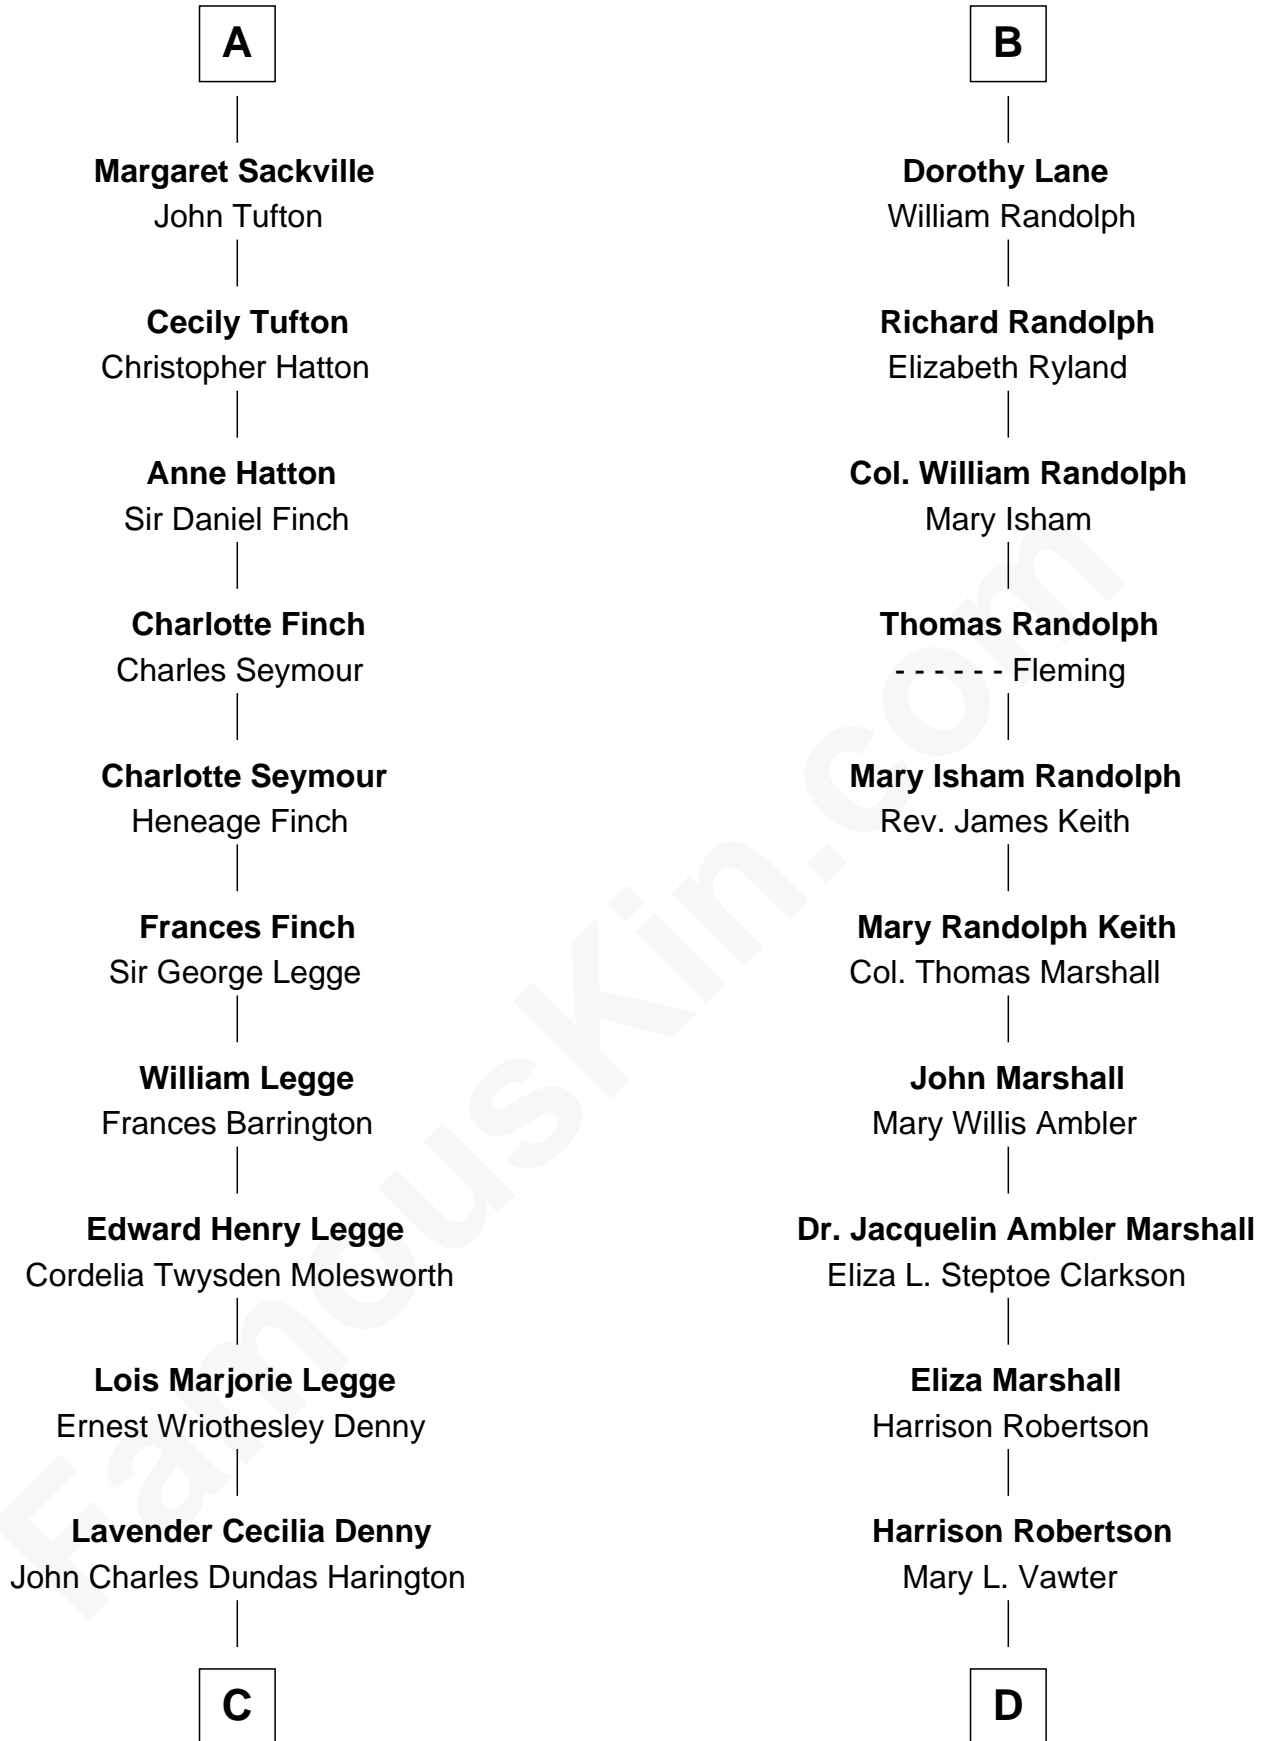

# FamousKin.com Relationship Chart of

**Kit Harington**

*TV Actor - "Game of Thrones"*

18th cousin 1 time removed of

**Mary Chapin Carpenter**

*Singer and Songwriter*

**Sir John Howard**

Alice Tendring

FamousKin.com