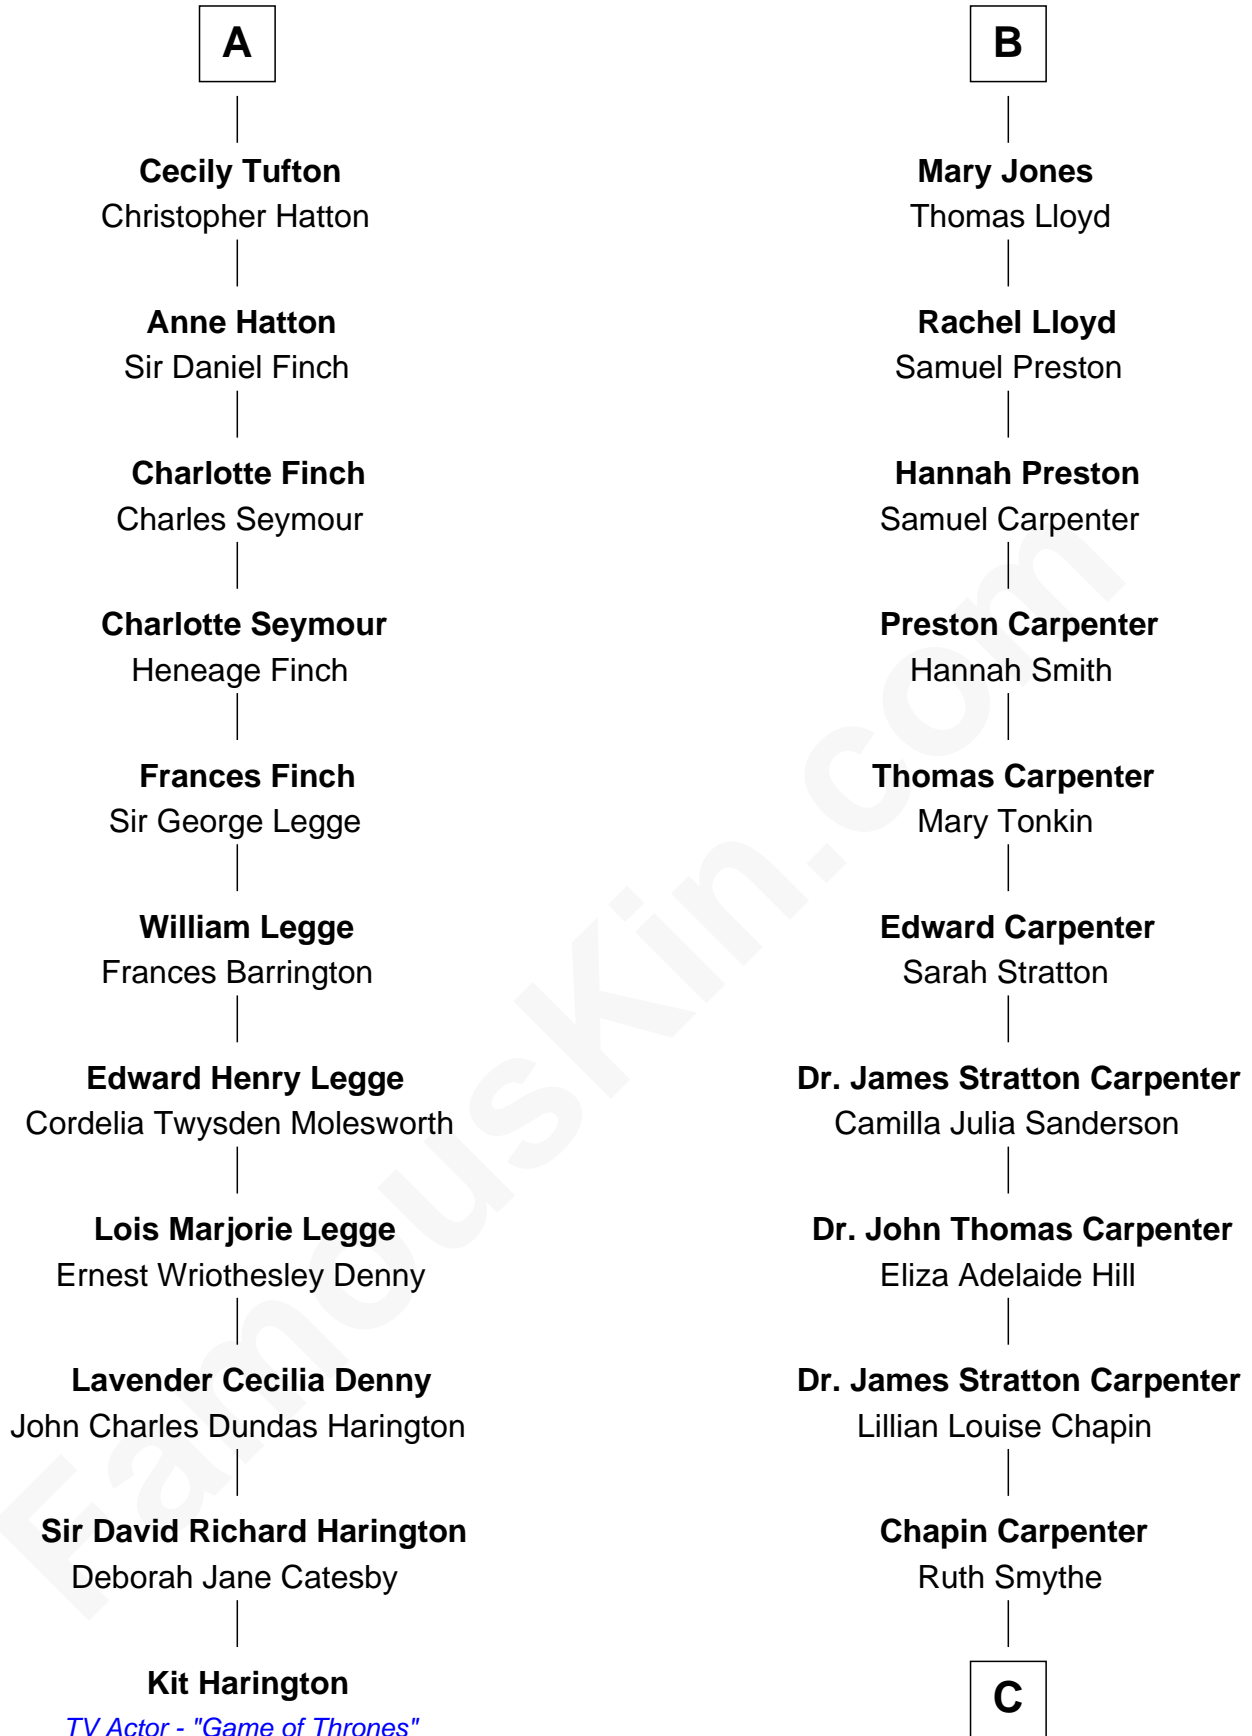

FamousKin.com Relationship Chart of

Kit Harington

TV Actor - "Game of Thrones"

17th cousin 1 time removed of

Mary Chapin Carpenter

Singer and Songwriter

C

Chapin Carpenter
Mary Bowie Robertson

Mary Chapin Carpenter
Singer and Songwriter

FamousKin.com