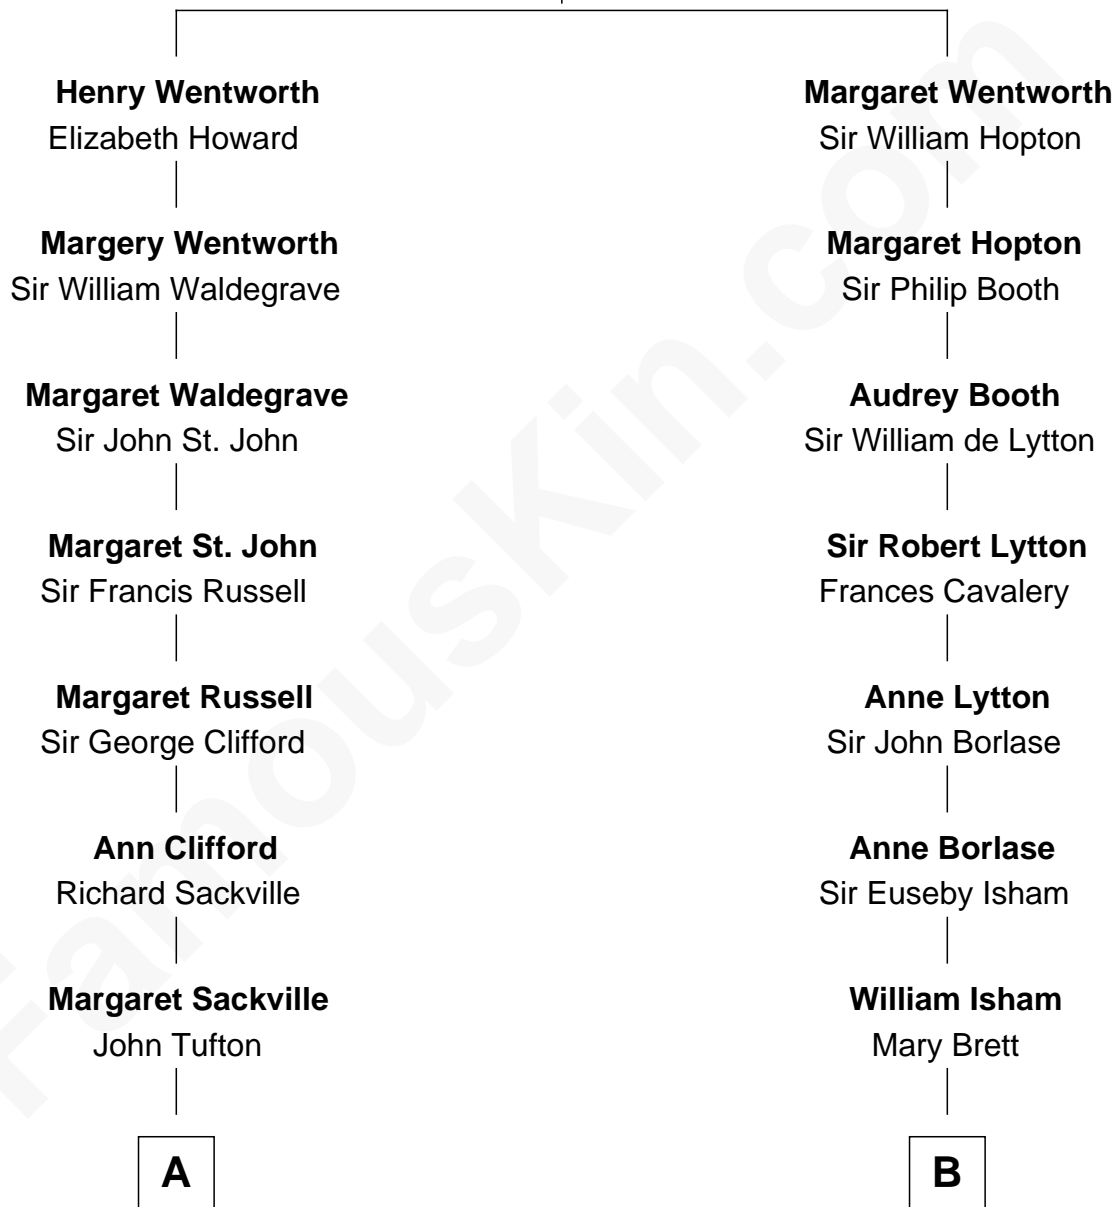

FamousKin.com

Relationship Chart of

Kit Harington

TV Actor - "Game of Thrones"

17th cousin 1 time removed of

Mary Chapin Carpenter

Singer and Songwriter

Sir Roger Wentworth

Margery Despencer

C

Mary Bowie Robertson
Chapin Carpenter

Mary Chapin Carpenter
Singer and Songwriter

FamousKin.com