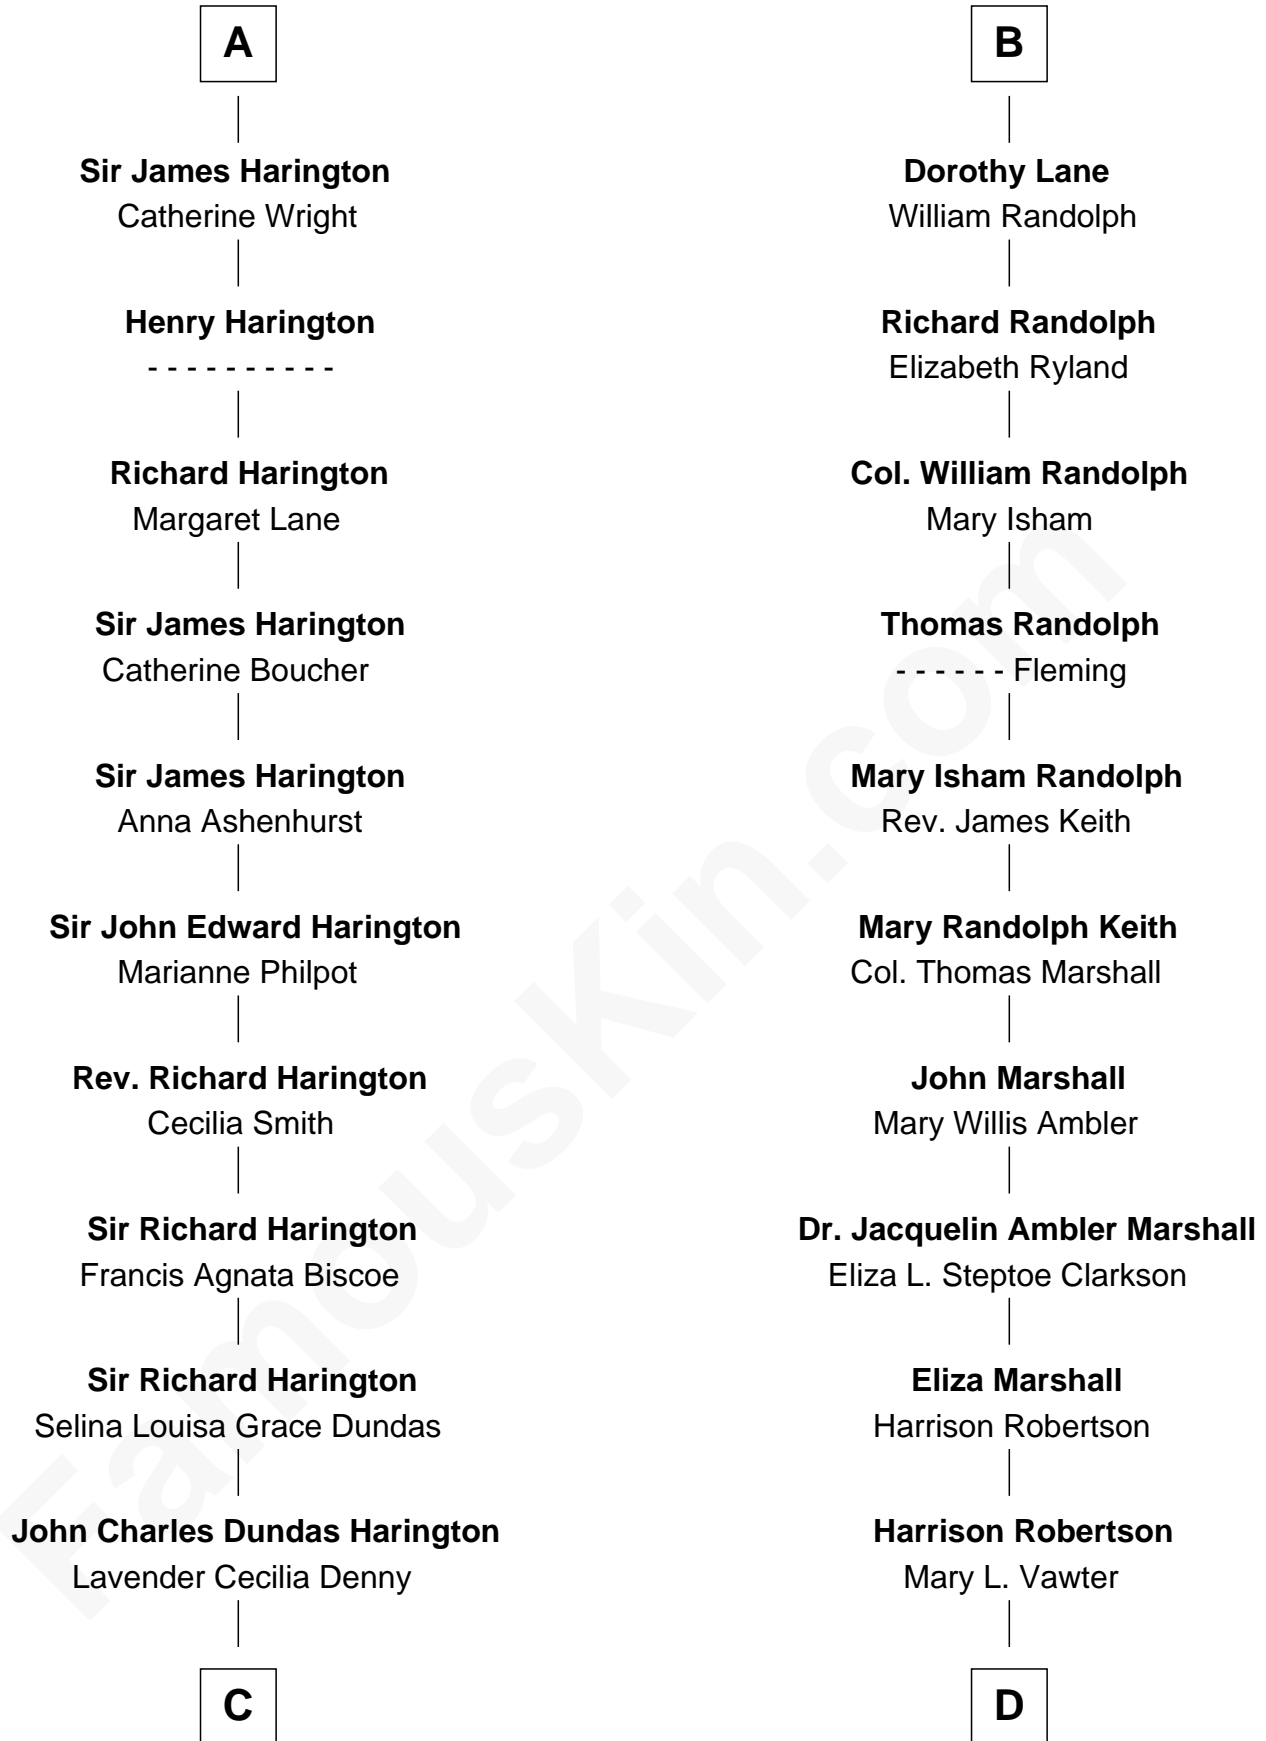

FamousKin.com

Relationship Chart of

Kit Harington

TV Actor - "Game of Thrones"

18th cousin 1 time removed of

Mary Chapin Carpenter

Singer and Songwriter

FamousKin.com