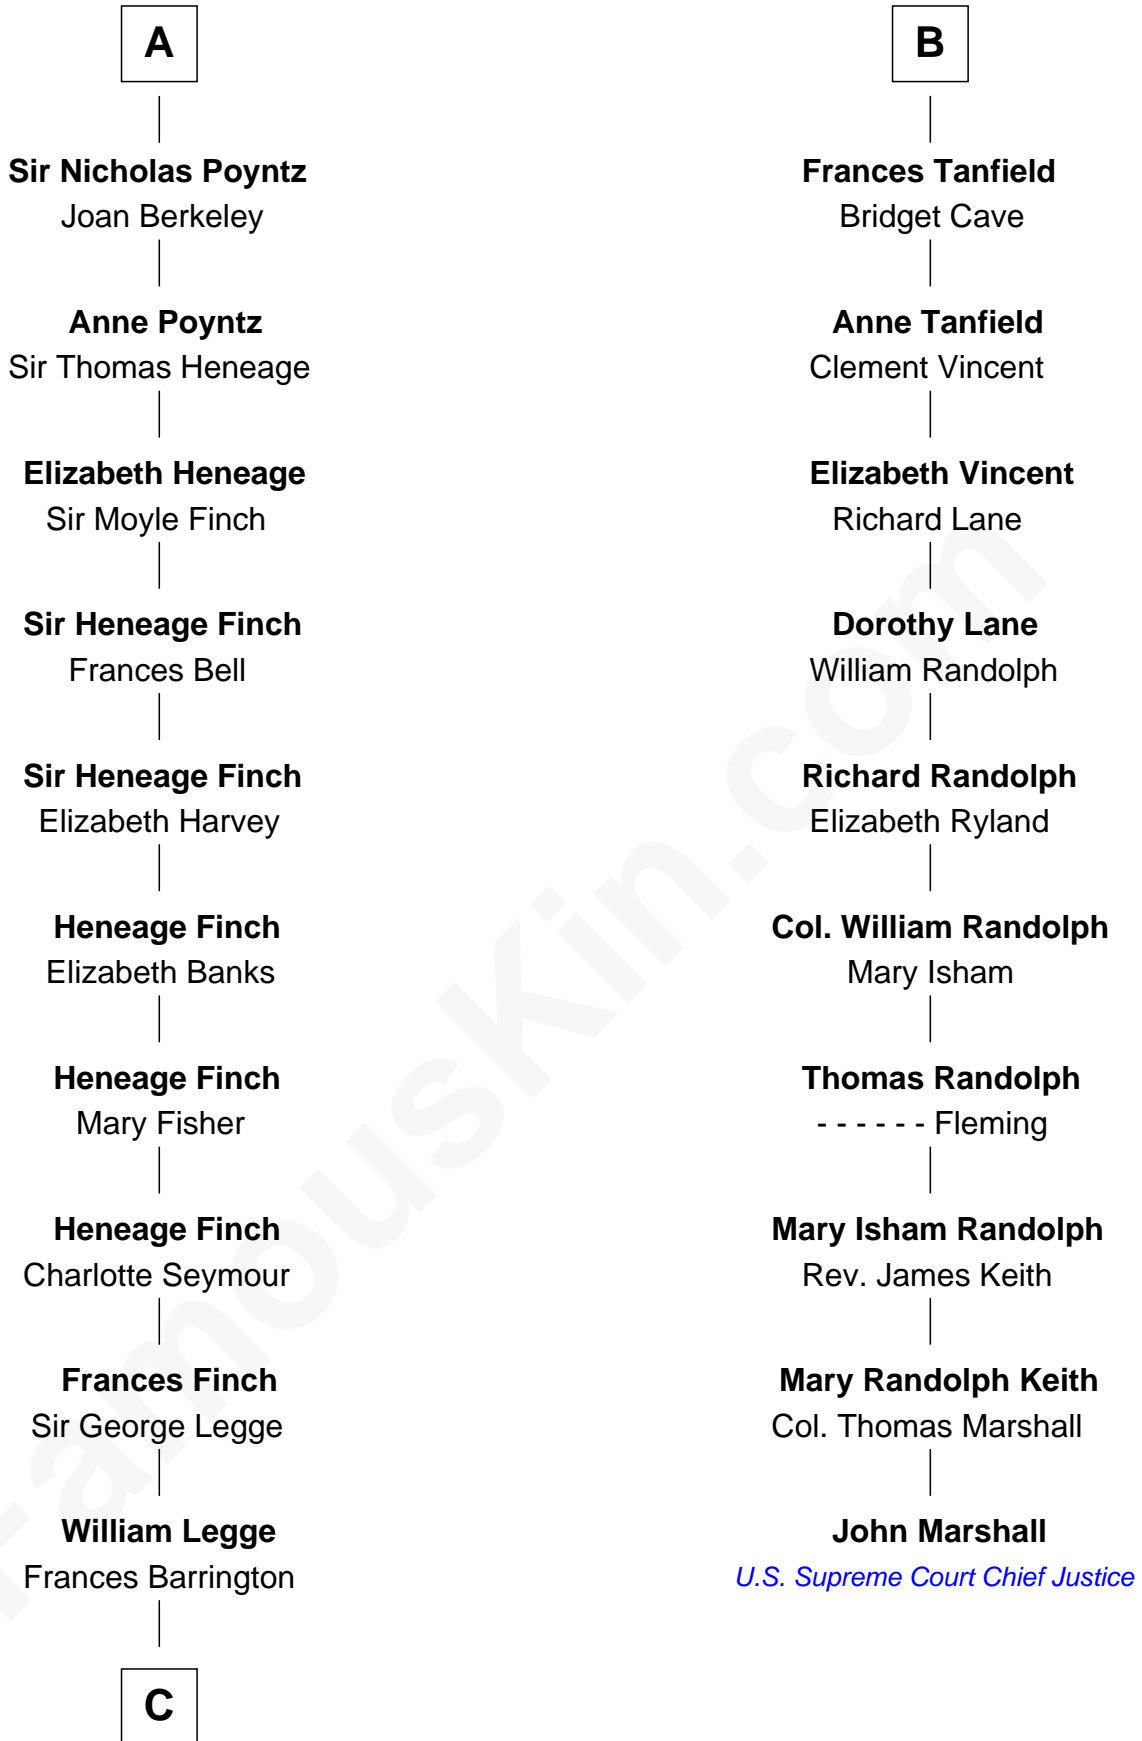

## Relationship Chart of

### Kit Harington

TV Actor - "Game of Thrones"

16th cousin 5 times removed of

### John Marshall

4th Chief Justice of the U.S. Supreme Court

**C**

—  
**Edward Henry Legge**  
Cordelia Twysden Molesworth

—  
**Lois Marjorie Legge**  
Ernest Wriothesley Denny

—  
**Lavender Cecilia Denny**  
John Charles Dundas Harington