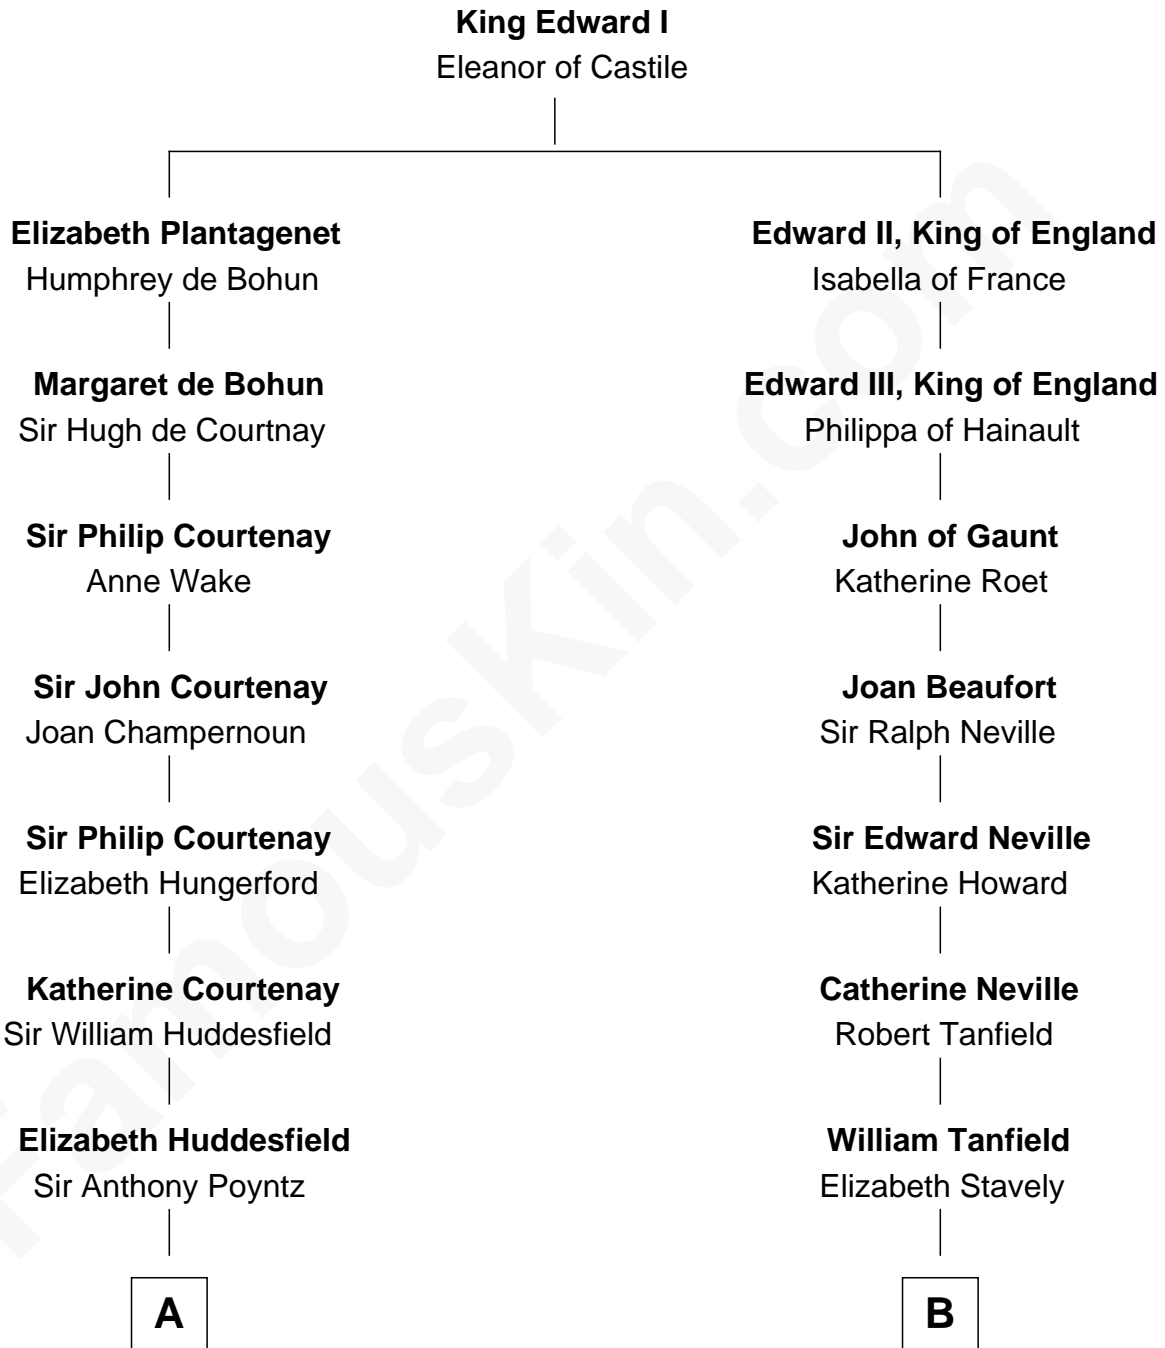

John Marshall

4th Chief Justice of the U.S. Supreme Court