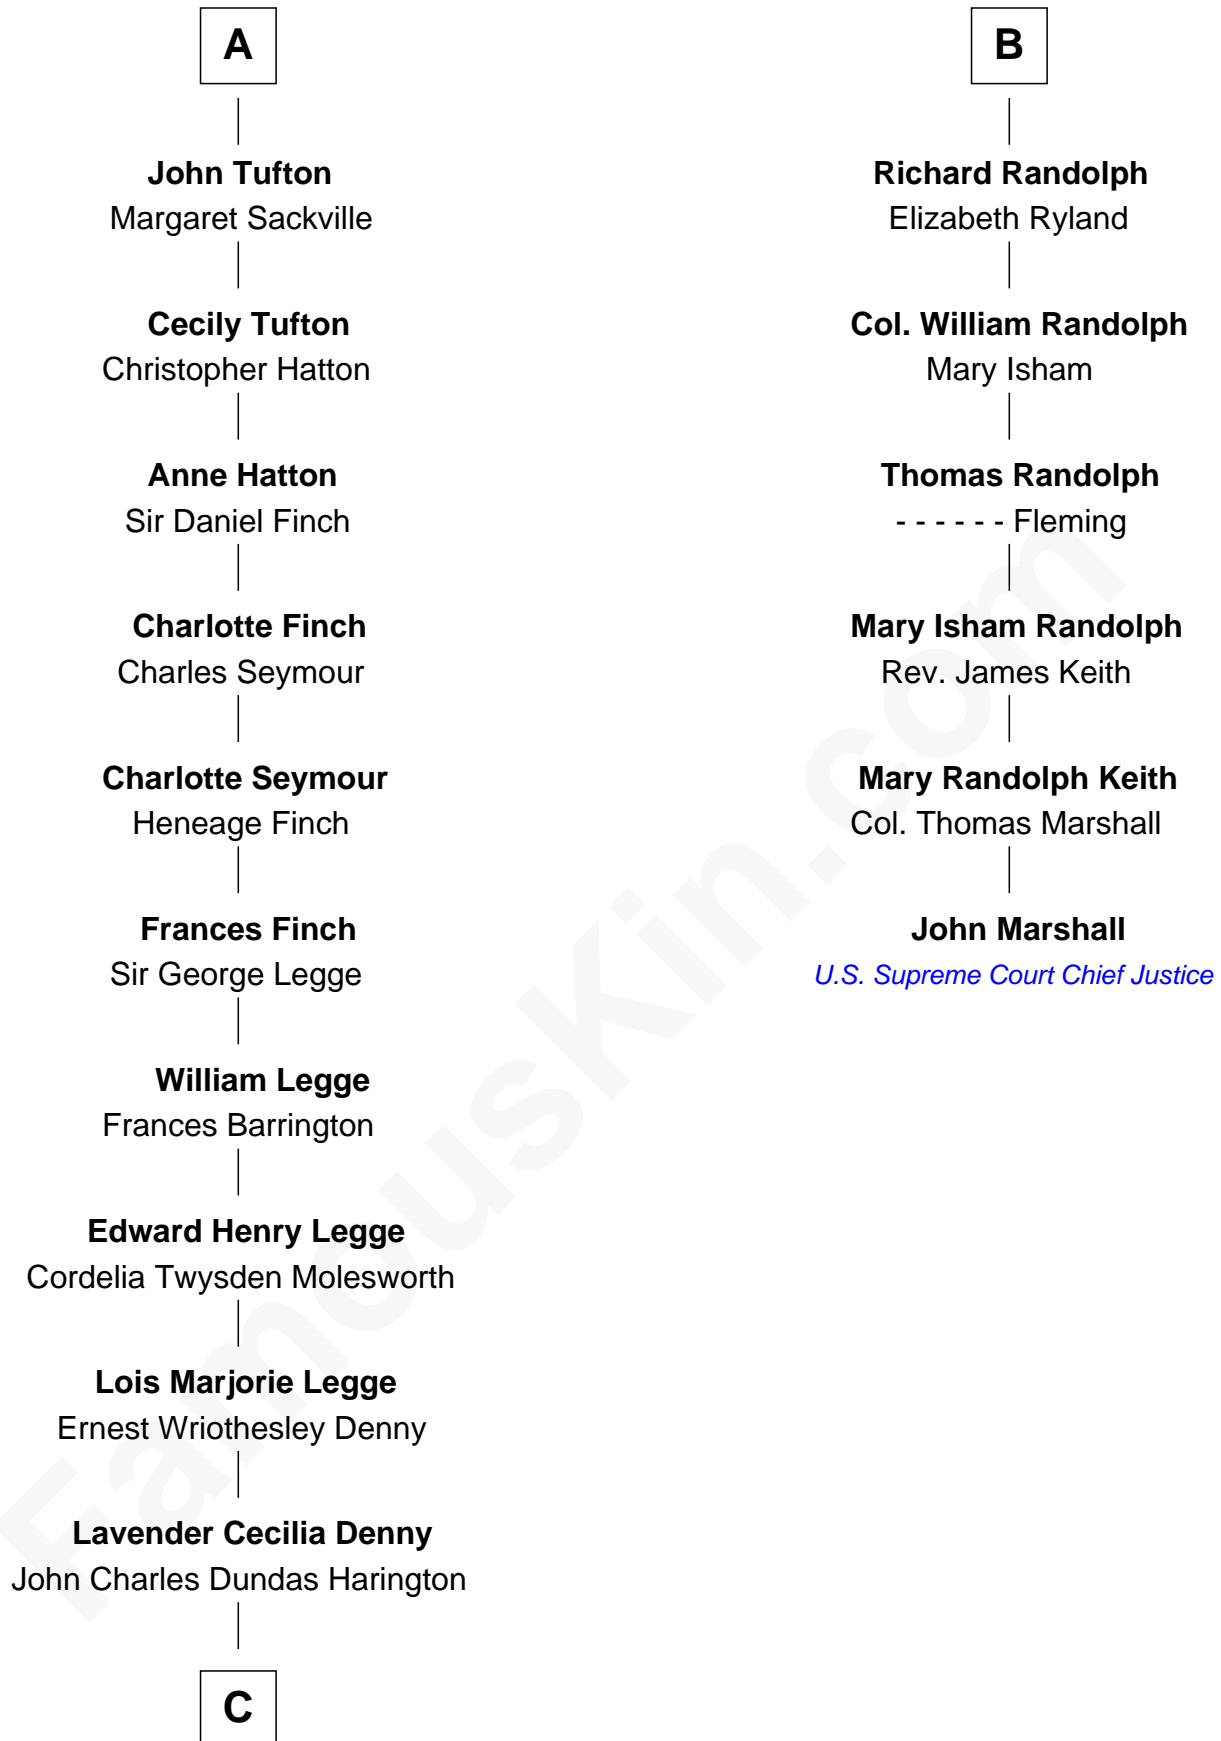

## Relationship Chart of

### Kit Harington

TV Actor - "Game of Thrones"

12th cousin 6 times removed of

### John Marshall

4th Chief Justice of the U.S. Supreme Court

**Sir Ralph Neville**

Joan Beaufort

**C**

—  
**Sir David Richard Harington**

Deborah Jane Catesby

—  
**Kit Harington**

*TV Actor - "Game of Thrones"*

FamousKin.com