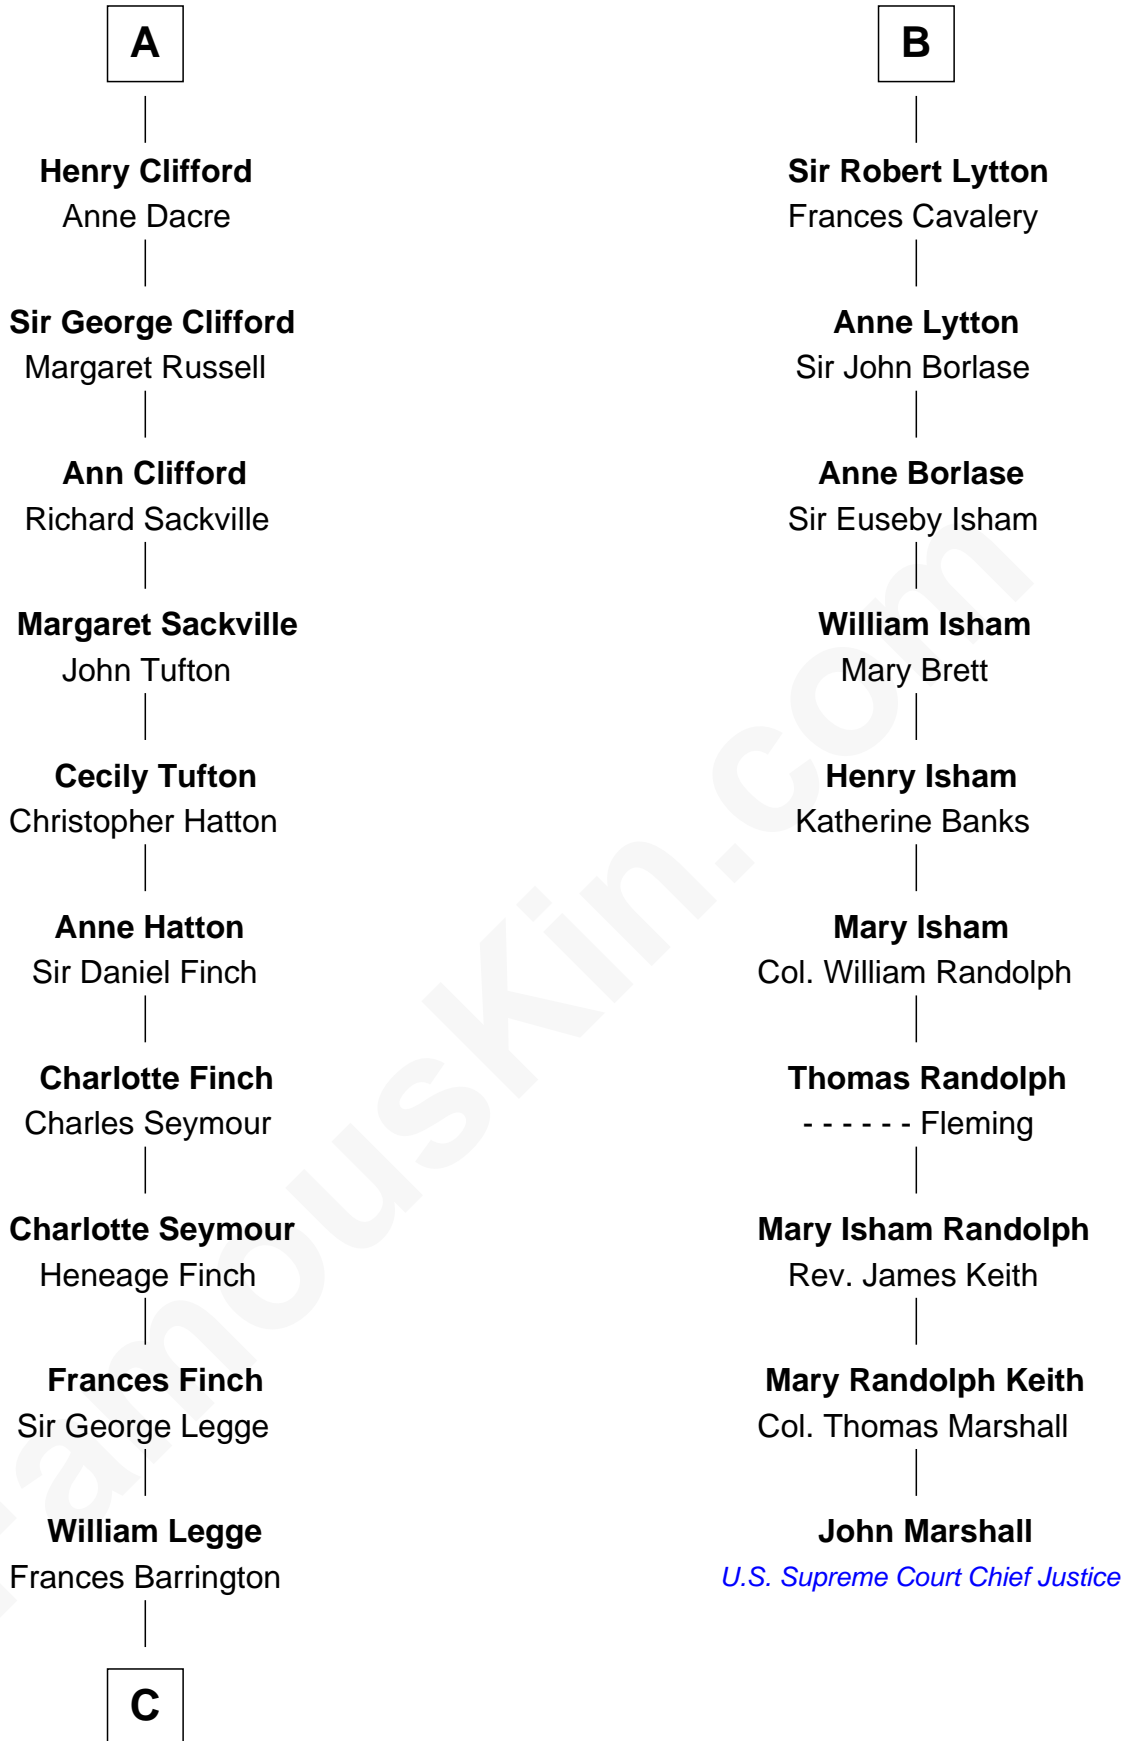

FamousKin.com

Relationship Chart of

Kit Harington

TV Actor - "Game of Thrones"

16th cousin 5 times removed of

John Marshall

4th Chief Justice of the U.S. Supreme Court

C

Edward Henry Legge
Cordelia Twysden Molesworth

Lois Marjorie Legge
Ernest Wriothesley Denny

Lavender Cecilia Denny
John Charles Dundas Harington

Sir David Richard Harington
Deborah Jane Catesby

Kit Harington
TV Actor - "Game of Thrones"