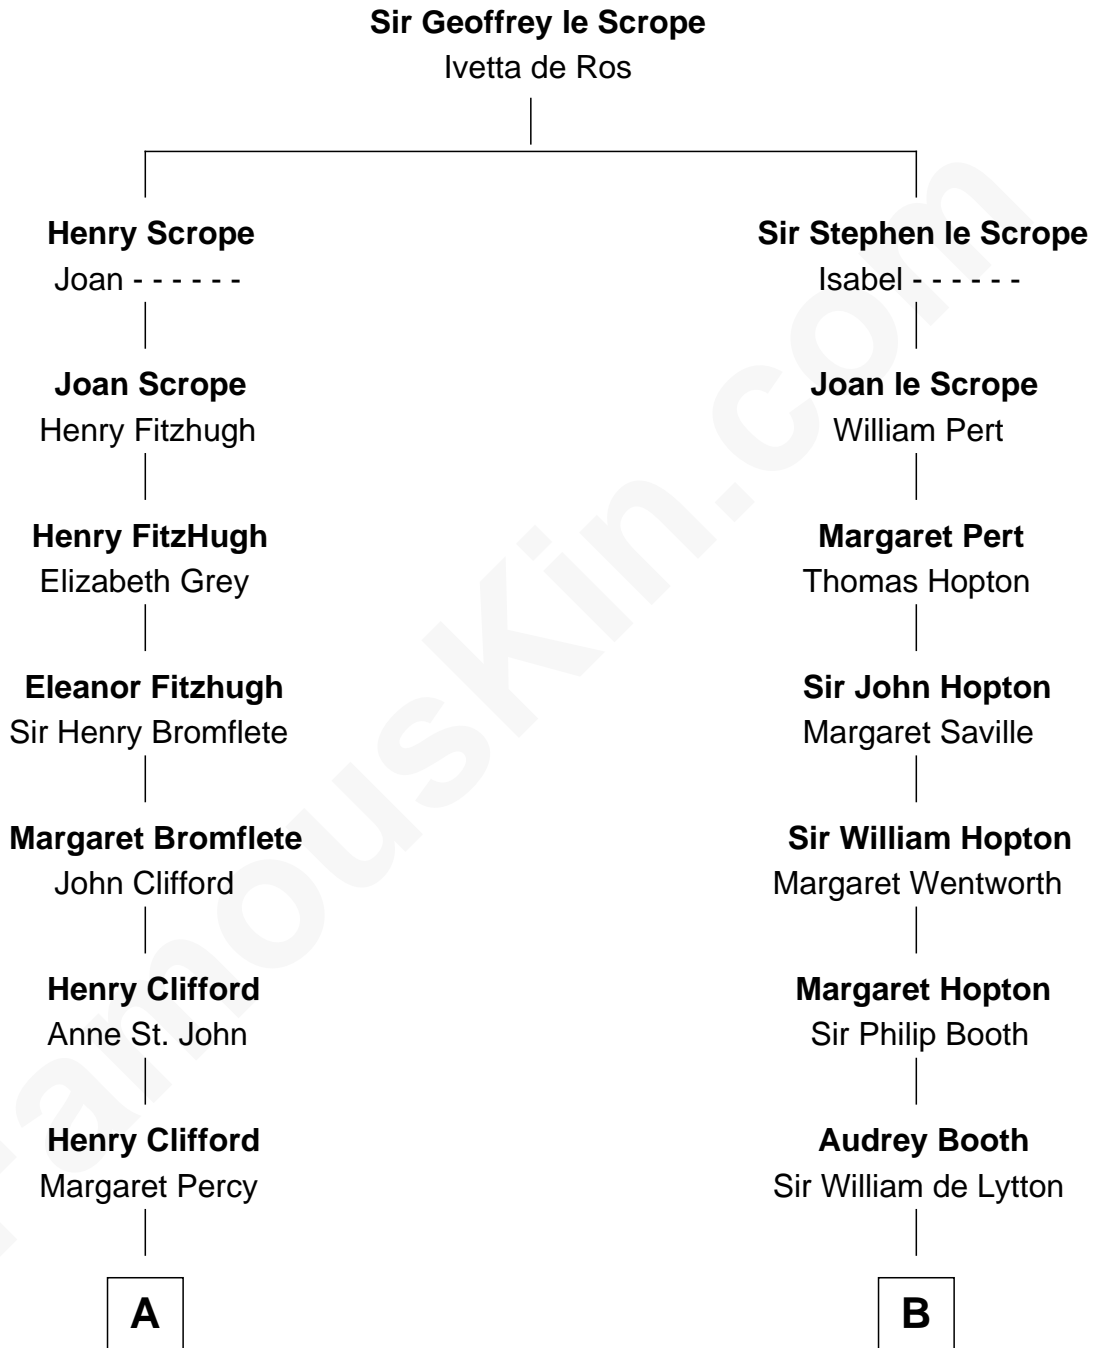

FamousKin.com

Relationship Chart of

Kit Harington

TV Actor - "Game of Thrones"

16th cousin 5 times removed of

John Marshall

4th Chief Justice of the U.S. Supreme Court

C

Edward Henry Legge
Cordelia Twysden Molesworth

Lois Marjorie Legge
Ernest Wriothesley Denny

Lavender Cecilia Denny
John Charles Dundas Harington

Sir David Richard Harington
Deborah Jane Catesby

Kit Harington
TV Actor - "Game of Thrones"