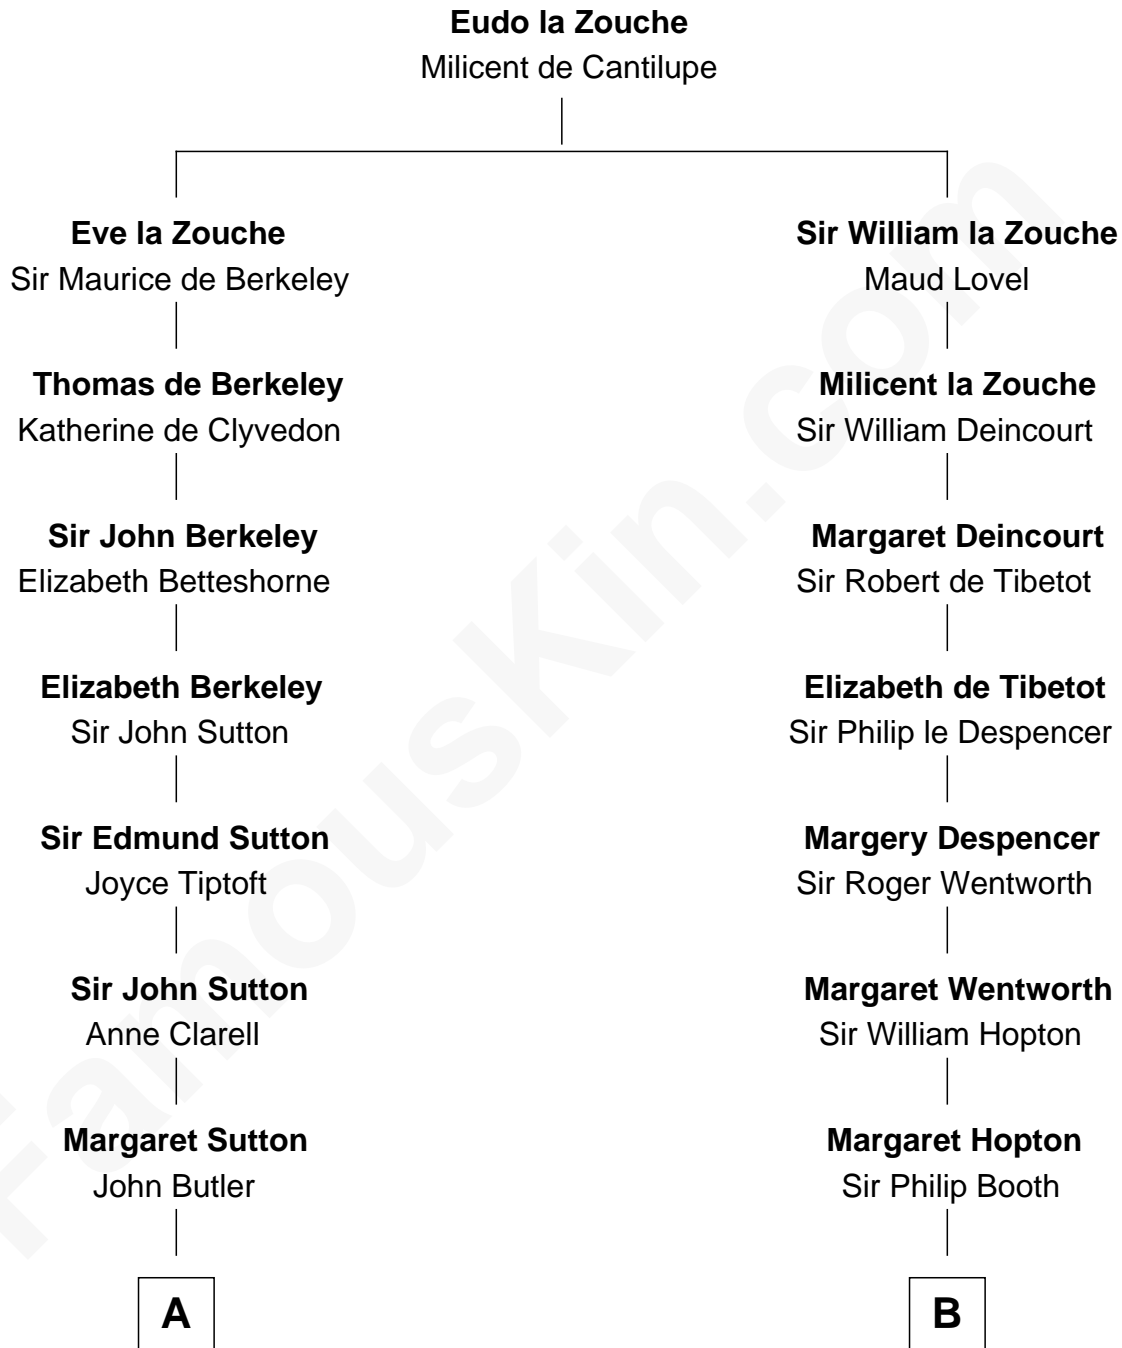

FamousKin.com

Relationship Chart of

Kit Harington

TV Actor - "Game of Thrones"

17th cousin 4 times removed of

John Marshall

4th Chief Justice of the U.S. Supreme Court

C

Edward Henry Legge
Cordelia Twysden Molesworth

Lois Marjorie Legge
Ernest Wriothesley Denny

Lavender Cecilia Denny
John Charles Dundas Harington

Sir David Richard Harington
Deborah Jane Catesby

Kit Harington
TV Actor - "Game of Thrones"