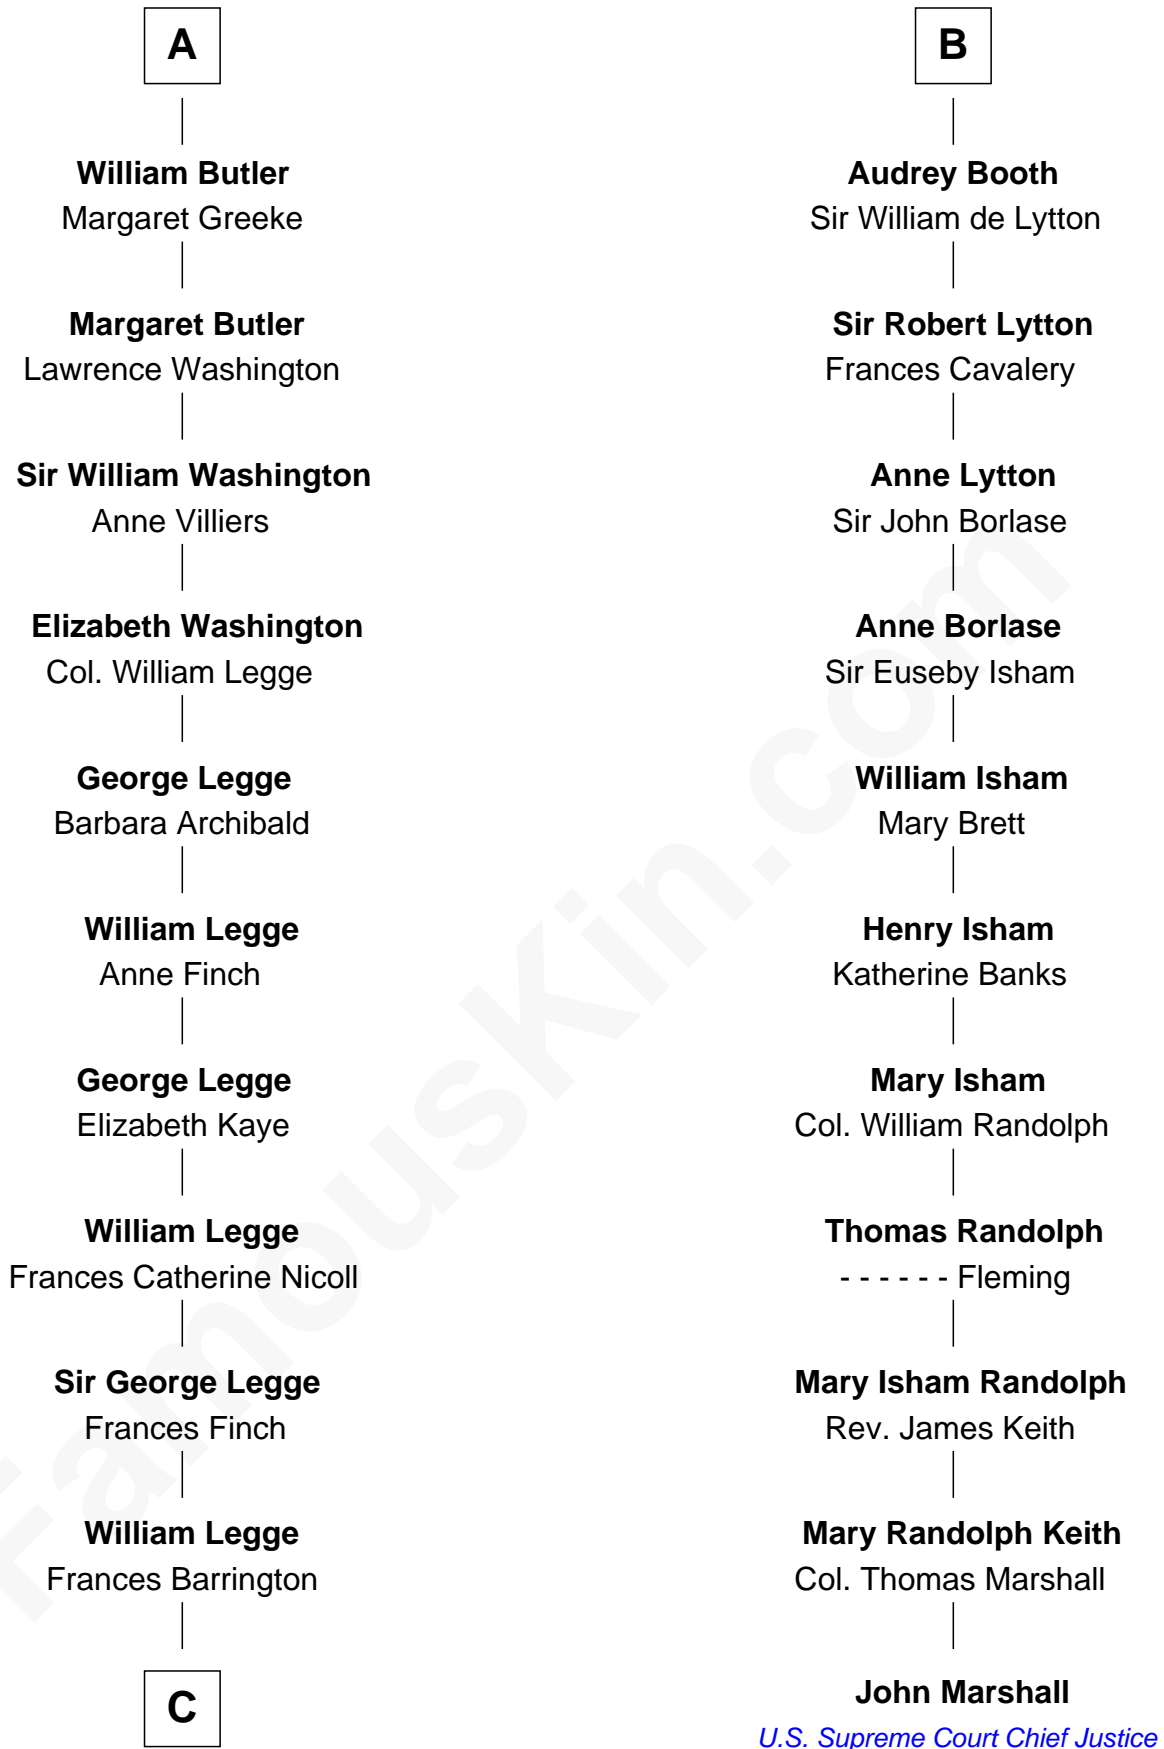

FamousKin.com

Relationship Chart of

Kit Harington

TV Actor - "Game of Thrones"

17th cousin 4 times removed of

John Marshall

4th Chief Justice of the U.S. Supreme Court

C

Edward Henry Legge
Cordelia Twysden Molesworth

Lois Marjorie Legge
Ernest Wriothesley Denny

Lavender Cecilia Denny
John Charles Dundas Harington

Sir David Richard Harington
Deborah Jane Catesby

Kit Harington
TV Actor - "Game of Thrones"