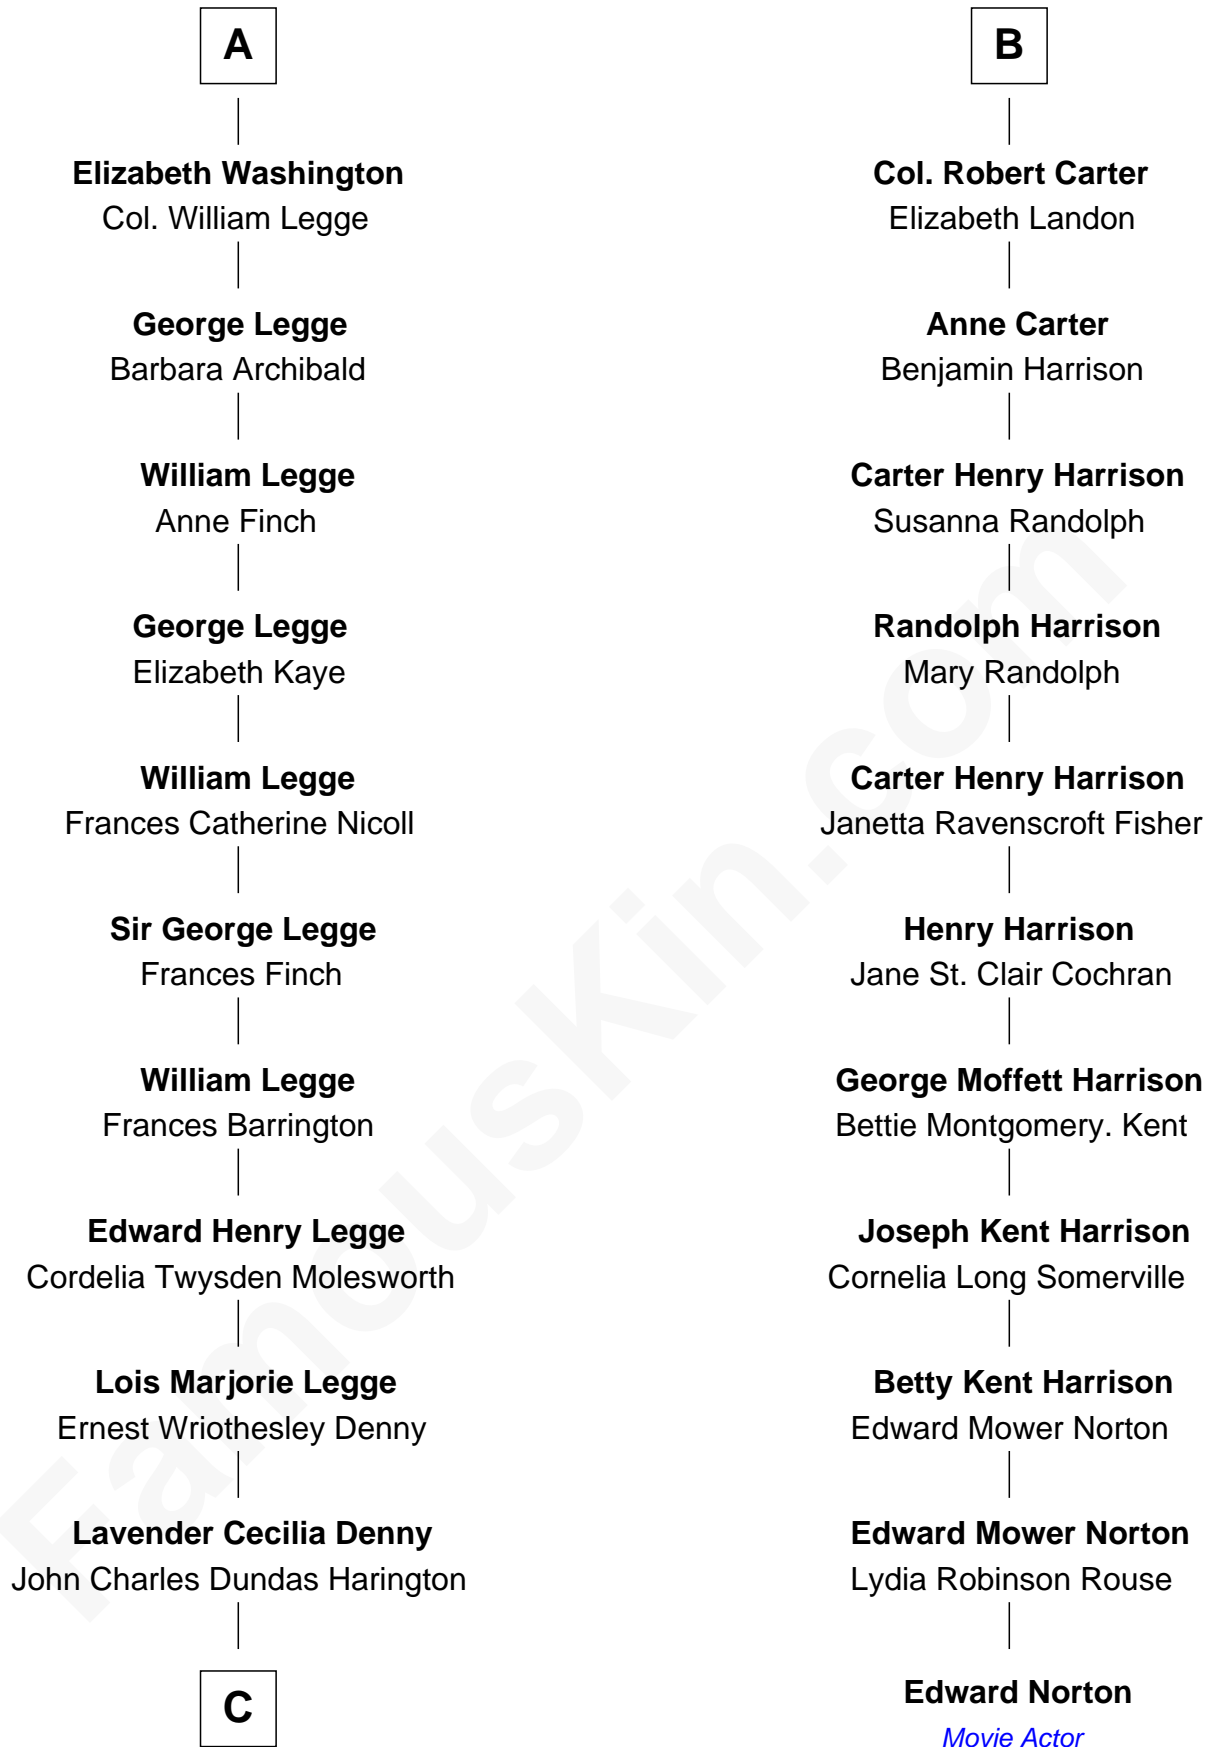

FamousKin.com Relationship Chart of

Kit Harington

TV Actor - "Game of Thrones"

17th cousin 1 time removed of

Edward Norton

Movie Actor

Sir Thomas Blount
Margaret de Gresley

Sir Thomas Blount
Catherine Clifton

Sir William Blount
Margaret Echyngham

Elizabeth Blount
Sir Andrews de Windsor

Edith Windsor
George Ludlow

Thomas Ludlow
Jane Pyle

Gabriel Ludlow
Phillis - - - - -

Sarah Ludlow
Col. John Carter

B

|
Sir David Richard Harington