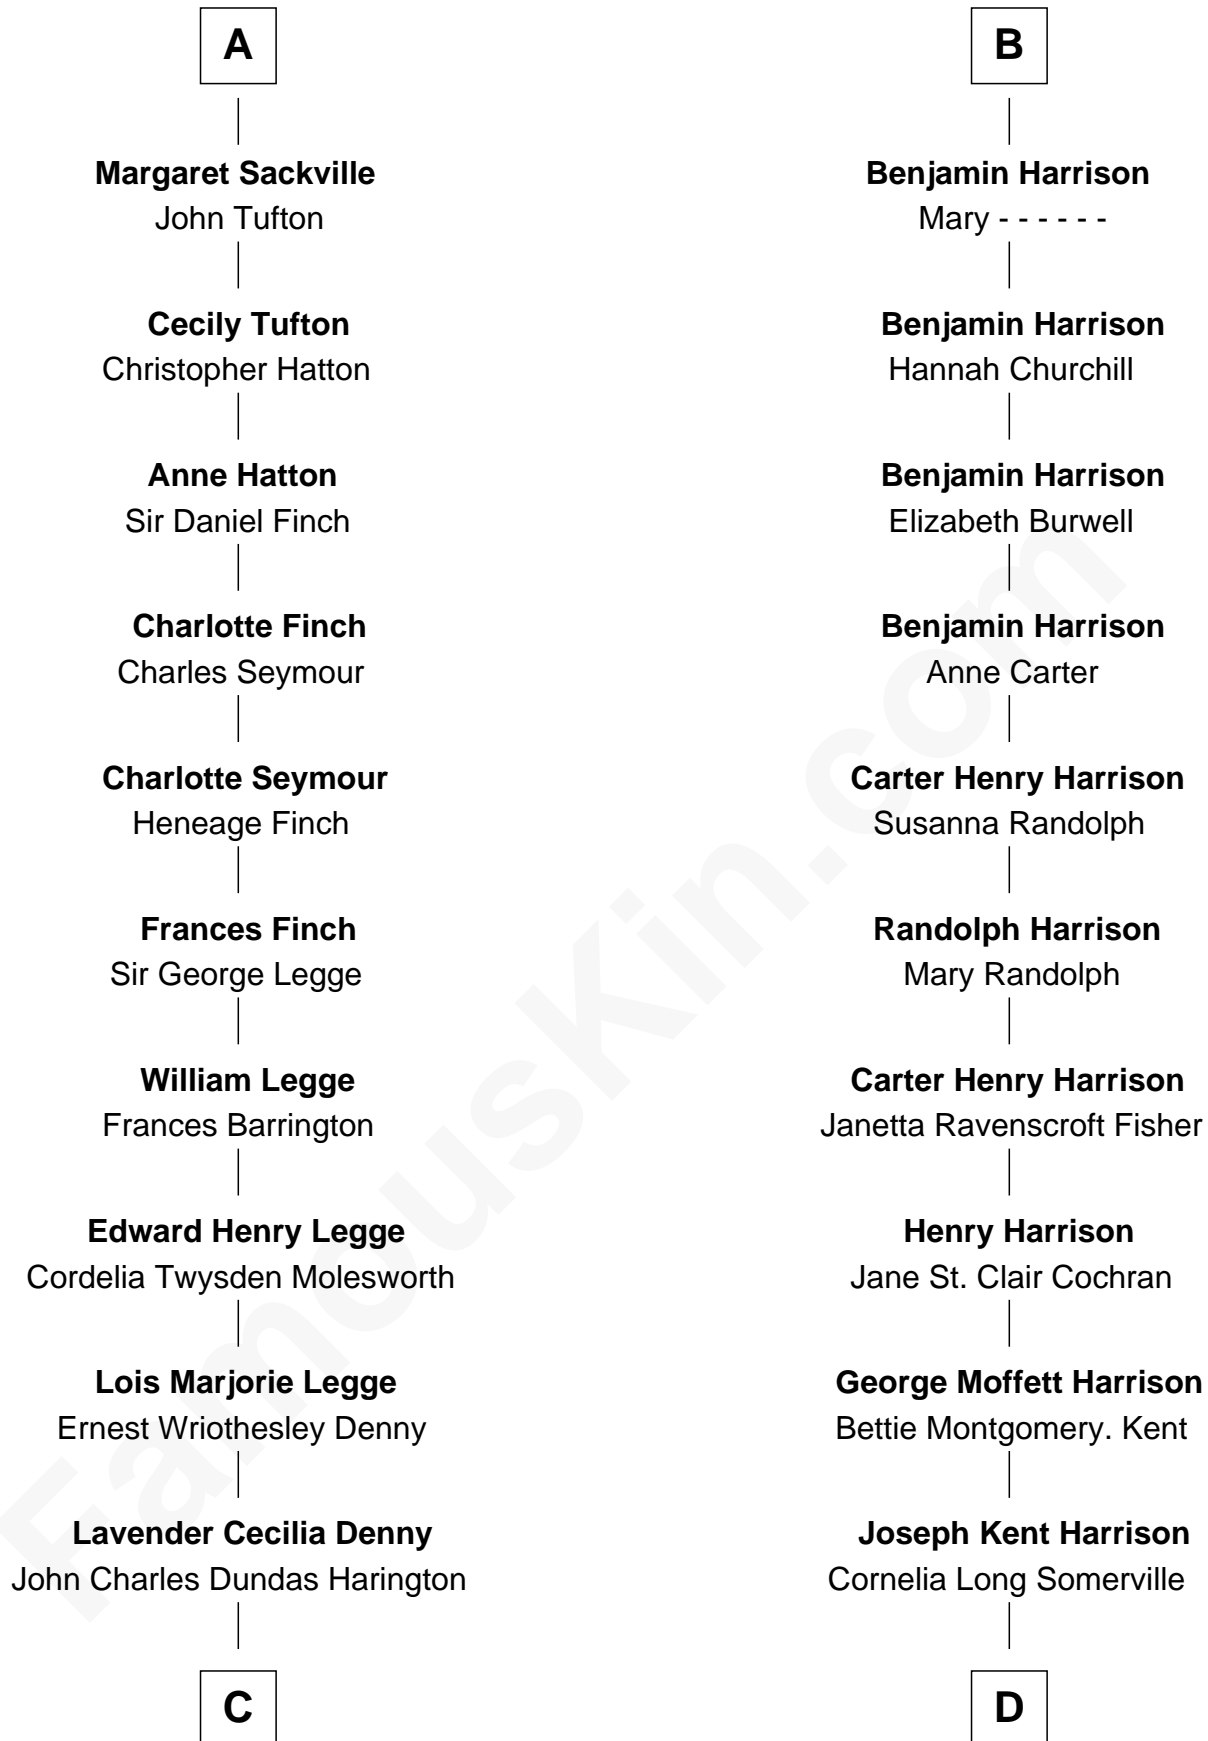

FamousKin.com Relationship Chart of

Kit Harington

TV Actor - "Game of Thrones"

18th cousin 1 time removed of

Edward Norton

Movie Actor

Margaret de Stafford

Sir Ralph Neville

C

Sir David Richard Harington

Deborah Jane Catesby

Kit Harington

TV Actor - "Game of Thrones"

D

Betty Kent Harrison

Edward Mower Norton