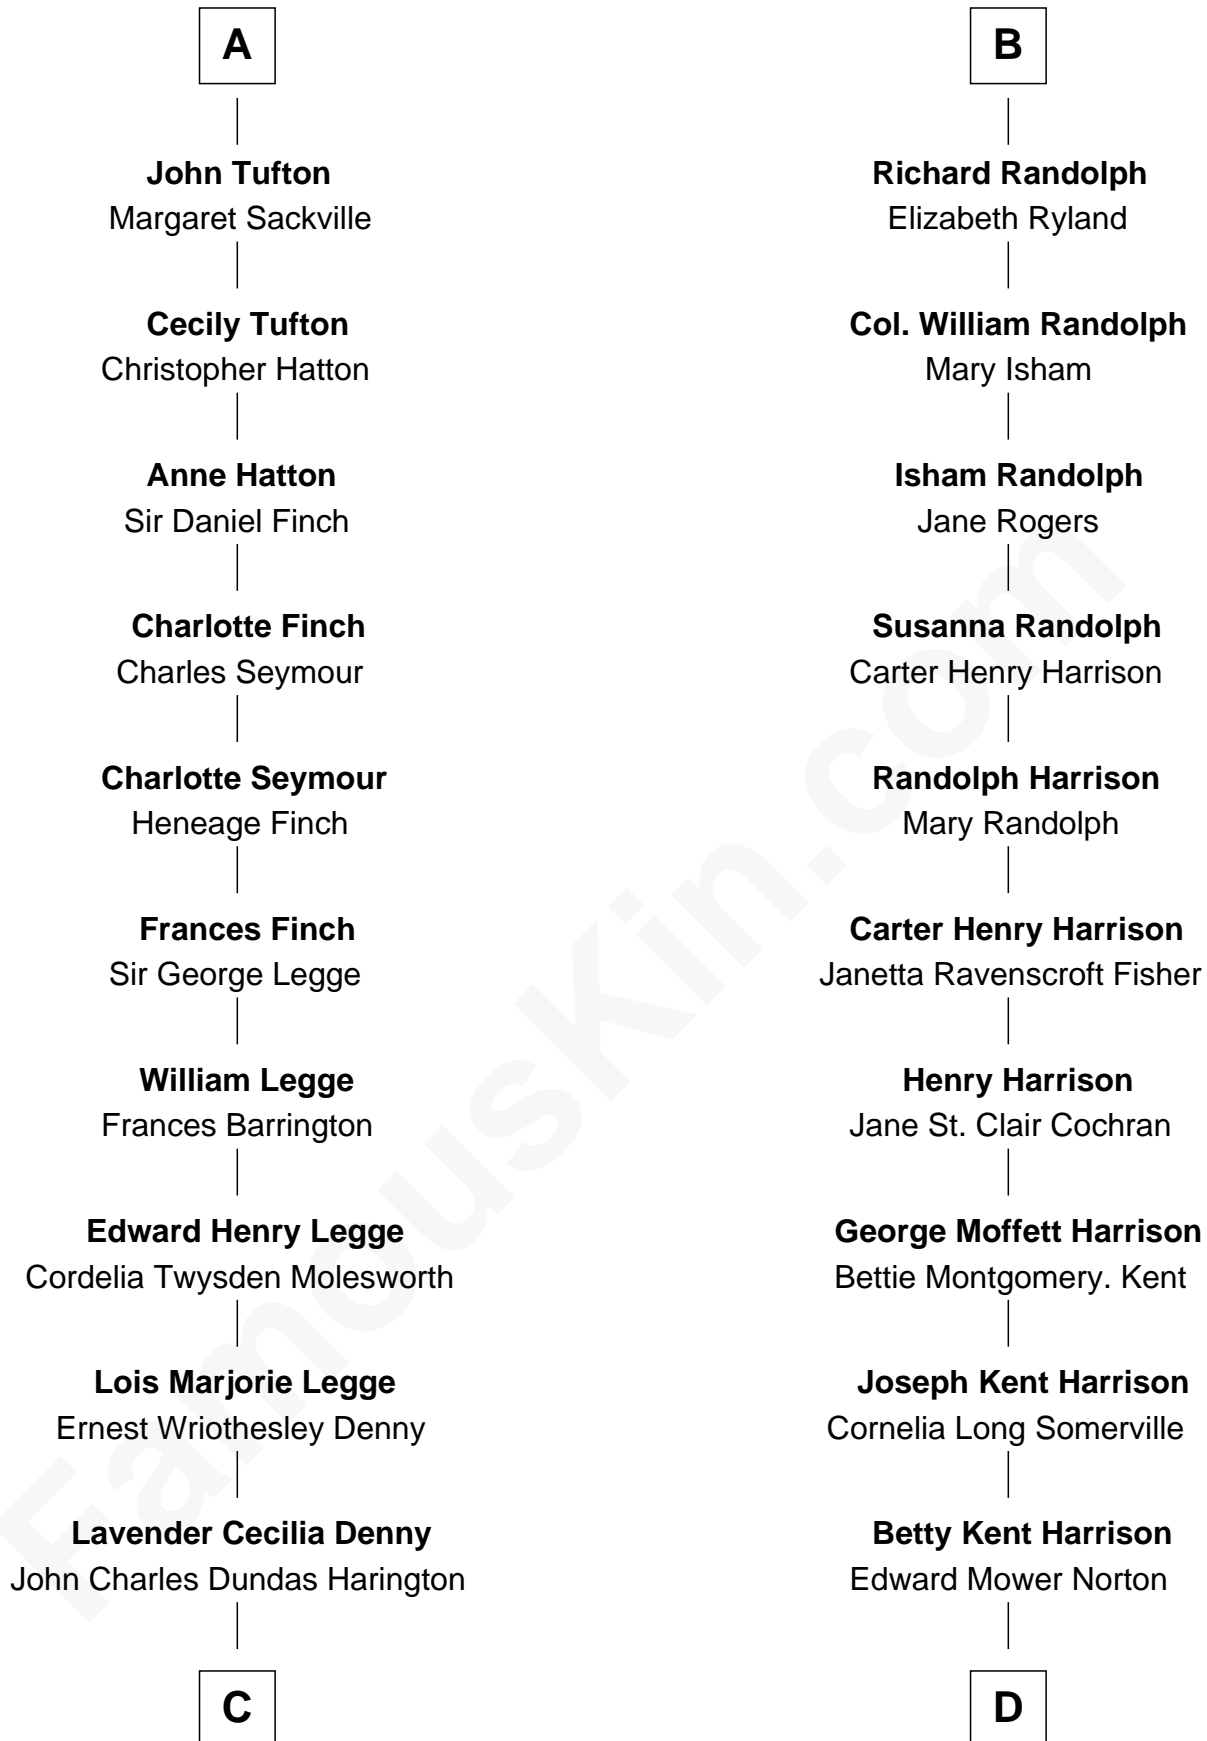

# FamousKin.com Relationship Chart of

**Kit Harington**

*TV Actor - "Game of Thrones"*

18th cousin of

**Edward Norton**

*Movie Actor*

**Sir Ralph Neville**

Joan Beaufort

**C**

**Sir David Richard Harington**

Deborah Jane Catesby

**Kit Harington**

*TV Actor - "Game of Thrones"*

**D**

**Edward Mower Norton**

Lydia Robinson Rouse