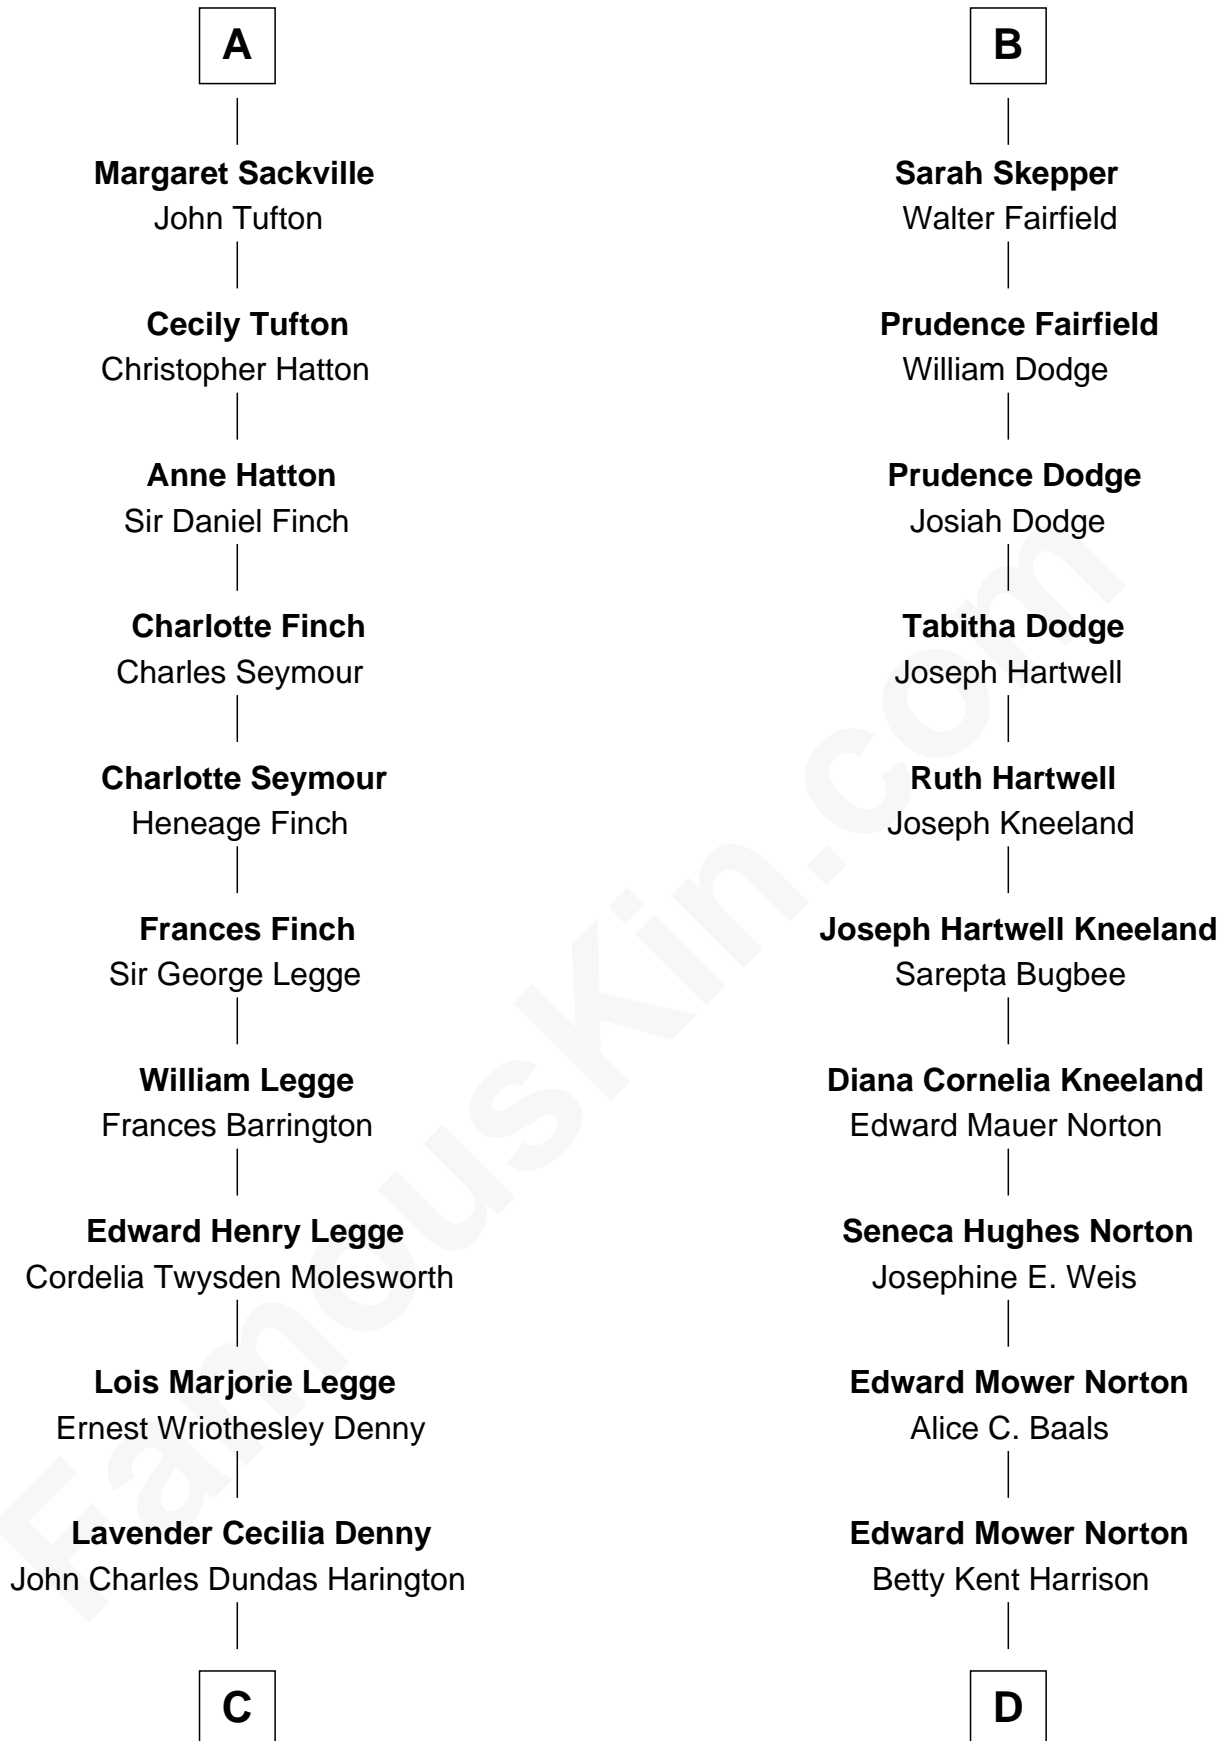

# FamousKin.com Relationship Chart of

**Kit Harington**

TV Actor - "Game of Thrones"

18th cousin of

**Edward Norton**

Movie Actor

**Sir John Clifford**

Elizabeth Percy

**C**

**Sir David Richard Harington**

Deborah Jane Catesby

**Kit Harington**

*TV Actor - "Game of Thrones"*

**D**

**Edward Mower Norton**

Lydia Robinson Rouse