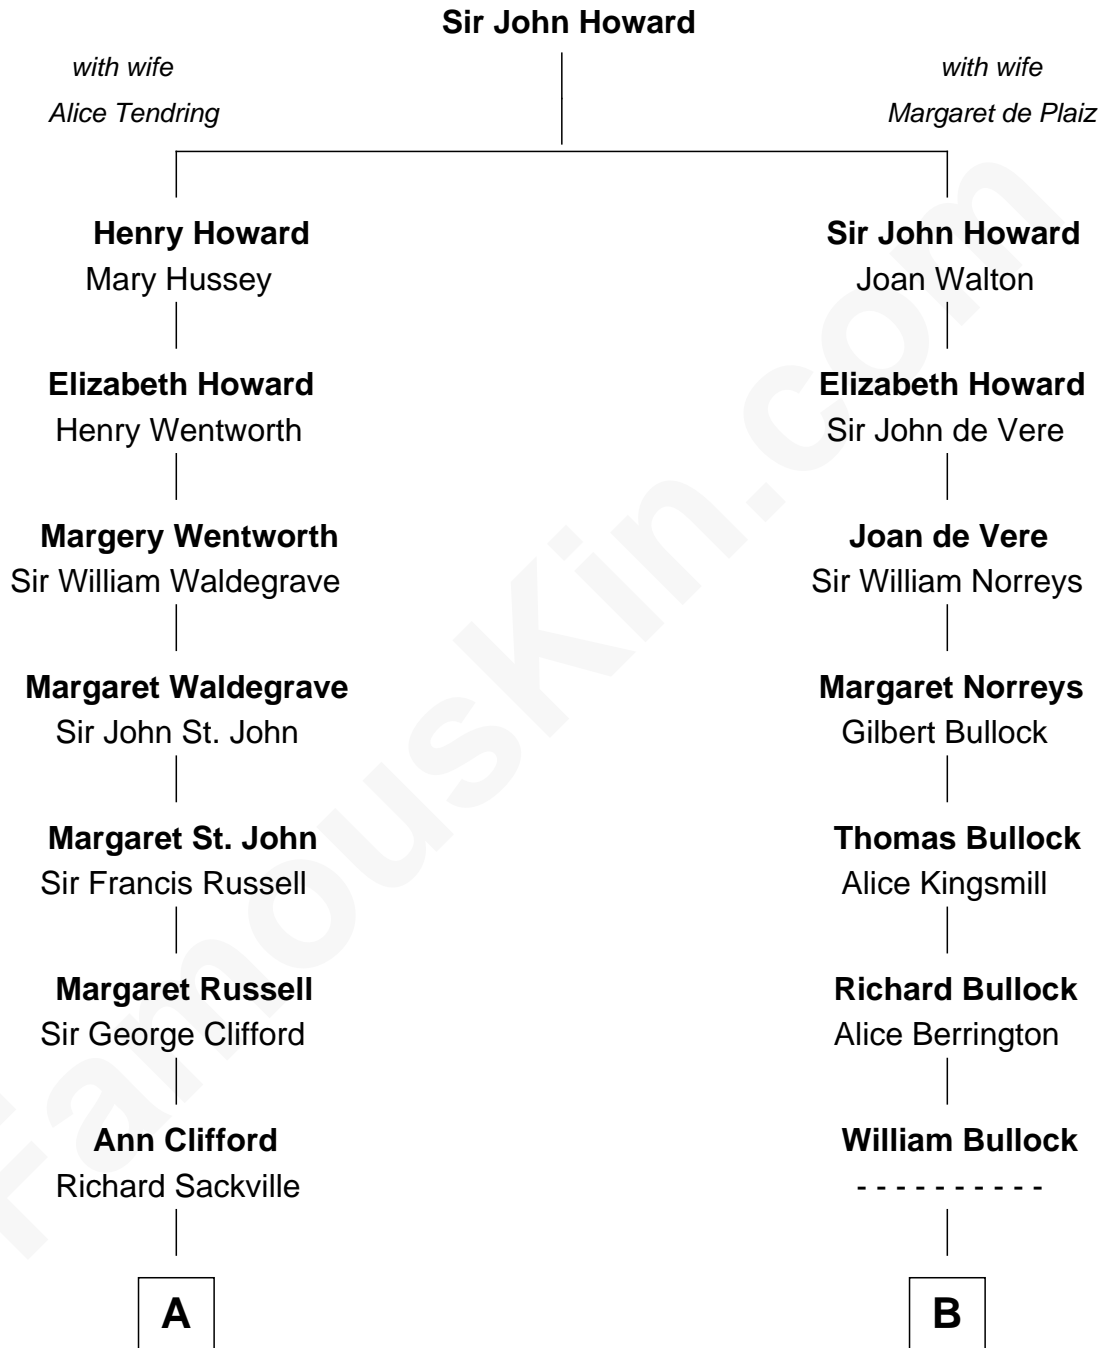

FamousKin.com

Relationship Chart of

Kit Harington

TV Actor - "Game of Thrones"

18th cousin 3 times removed of

Kevin Love

NBA All-Star Player

C

Sir David Richard Harington

Deborah Jane Catesby

Kit Harington

TV Actor - "Game of Thrones"

D

William Henry Wilson

Alta Lenora Chitwood

William Coral Wilson