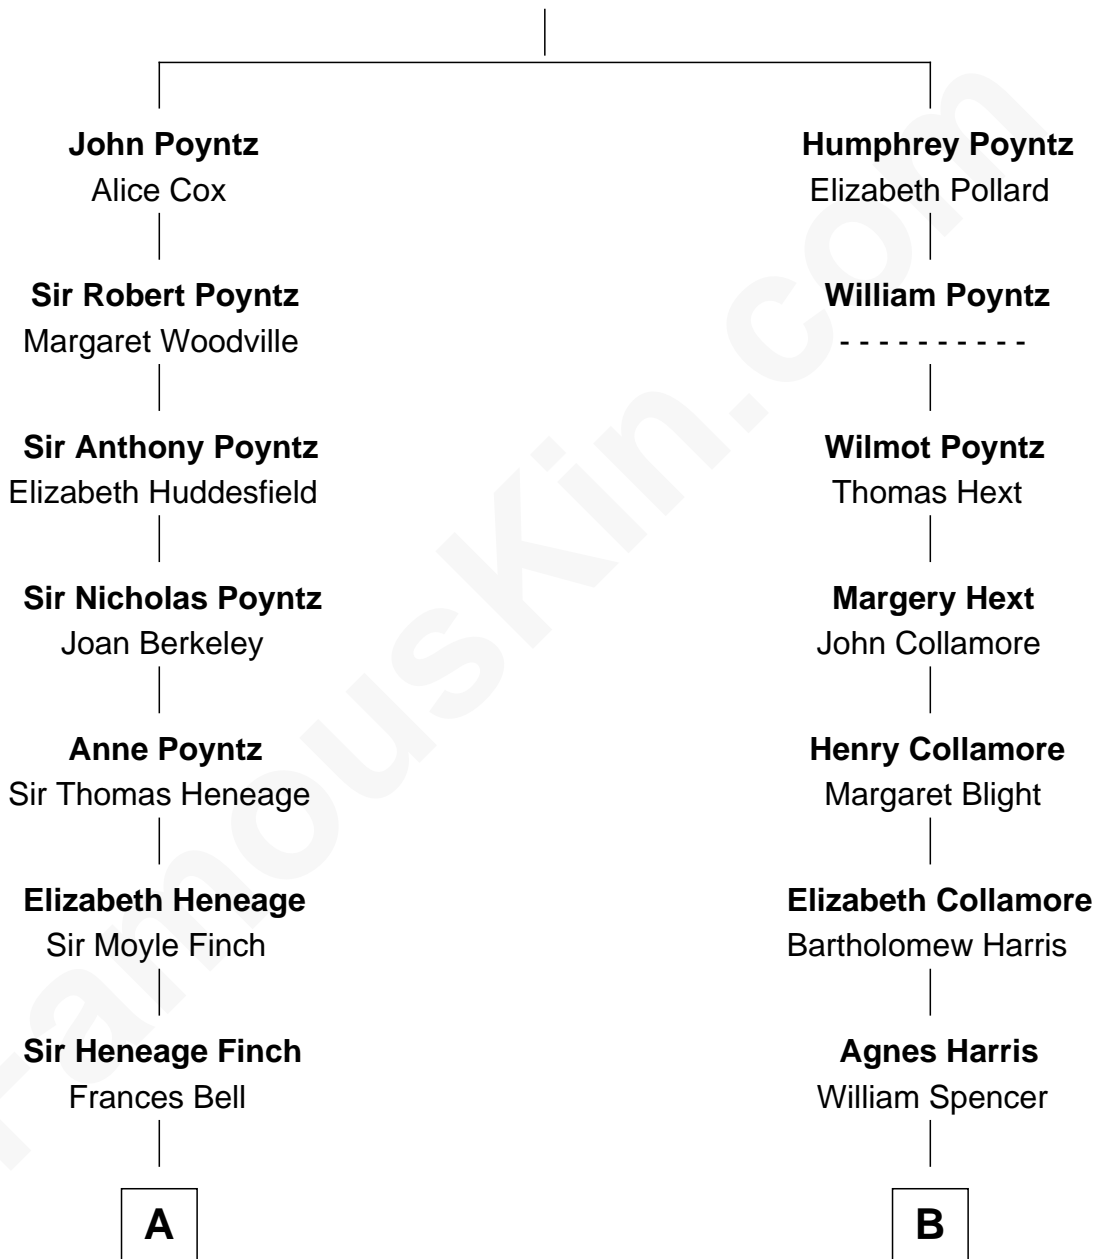

FamousKin.com Relationship Chart of

Kit Harington

TV Actor - "Game of Thrones"

17th cousin of

Mizuo Peck

TV and Movie Actress

Sir Nicholas Poyntz

Elizabeth Mill

TV Actor - "Game of Thrones"

Kit Harington photo by [Gage Skidmore](#) [\(CC BY-SA 2.0\)](#)

TV and Movie Actress

Mizuo Peck photo by [David Shankbone](#) [\(CC BY-SA 3.0\)](#)