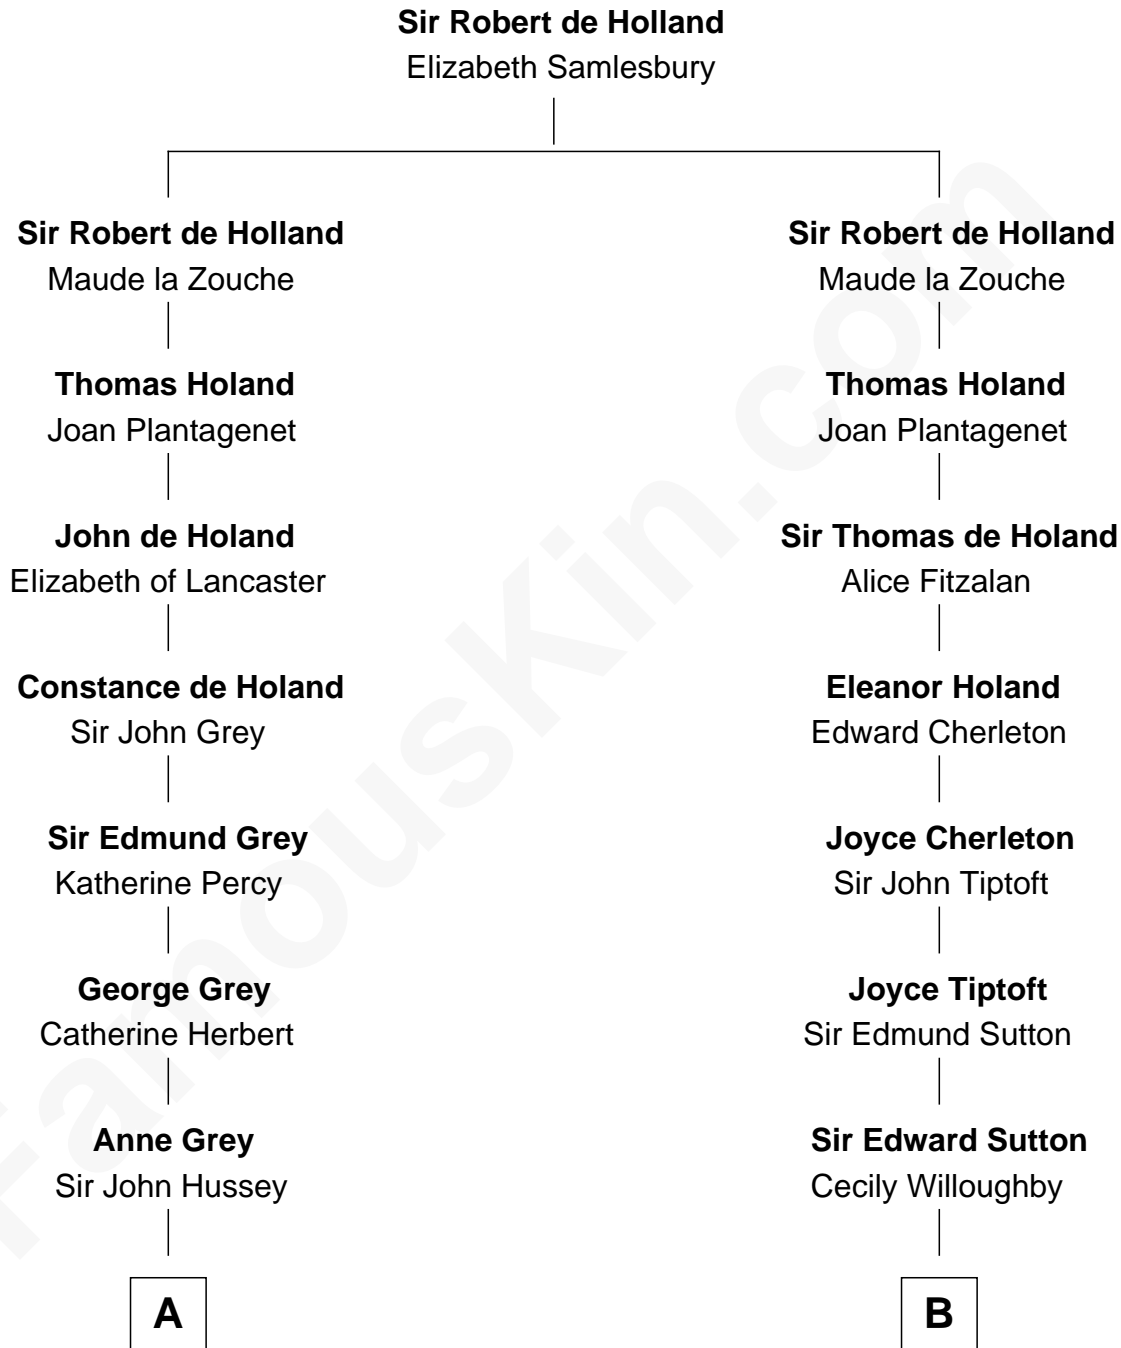

FamousKin.com

Relationship Chart of

Kit Harington

TV Actor - "Game of Thrones"

18th cousin 3 times removed of

Oliver Wendell Holmes, Jr.

U.S. Supreme Court Justice

C

Edward Henry Legge
Cordelia Twysden Molesworth

Lois Marjorie Legge
Ernest Wriothesley Denny

Lavender Cecilia Denny
John Charles Dundas Harington

Sir David Richard Harington
Deborah Jane Catesby

Kit Harington
TV Actor - "Game of Thrones"