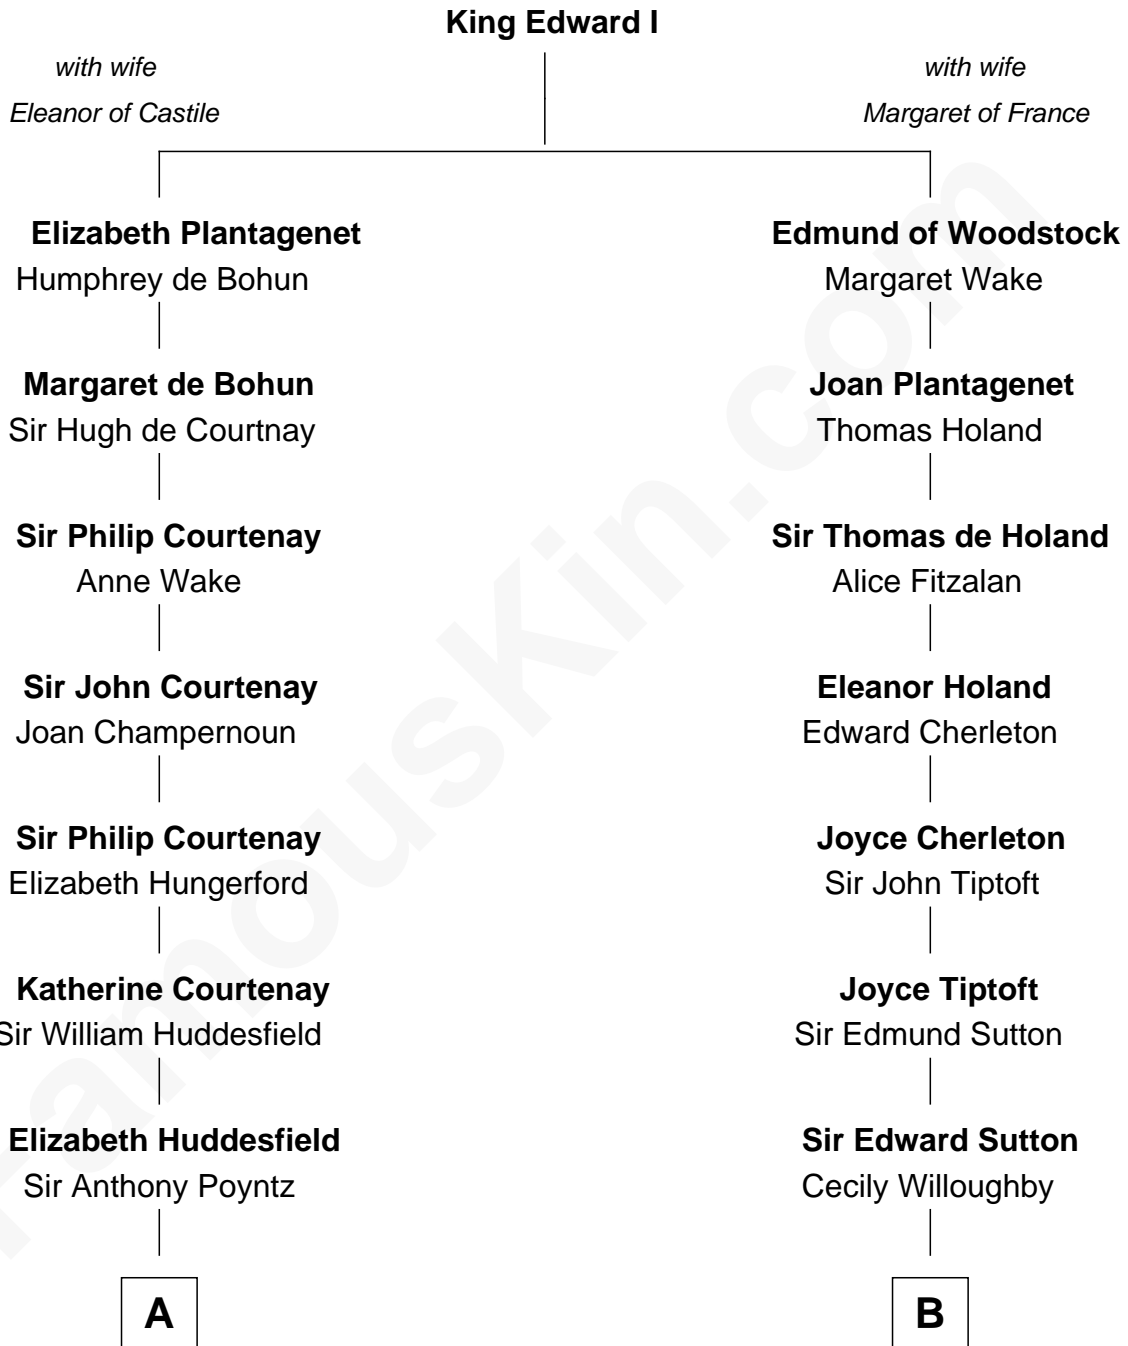

FamousKin.com

Relationship Chart of

Kit Harington

TV Actor - "Game of Thrones"

18th cousin 3 times removed of

Oliver Wendell Holmes, Jr.

U.S. Supreme Court Justice

C

Edward Henry Legge
Cordelia Twysden Molesworth

Lois Marjorie Legge
Ernest Wriothesley Denny

Lavender Cecilia Denny
John Charles Dundas Harington

Sir David Richard Harington
Deborah Jane Catesby

Kit Harington
TV Actor - "Game of Thrones"