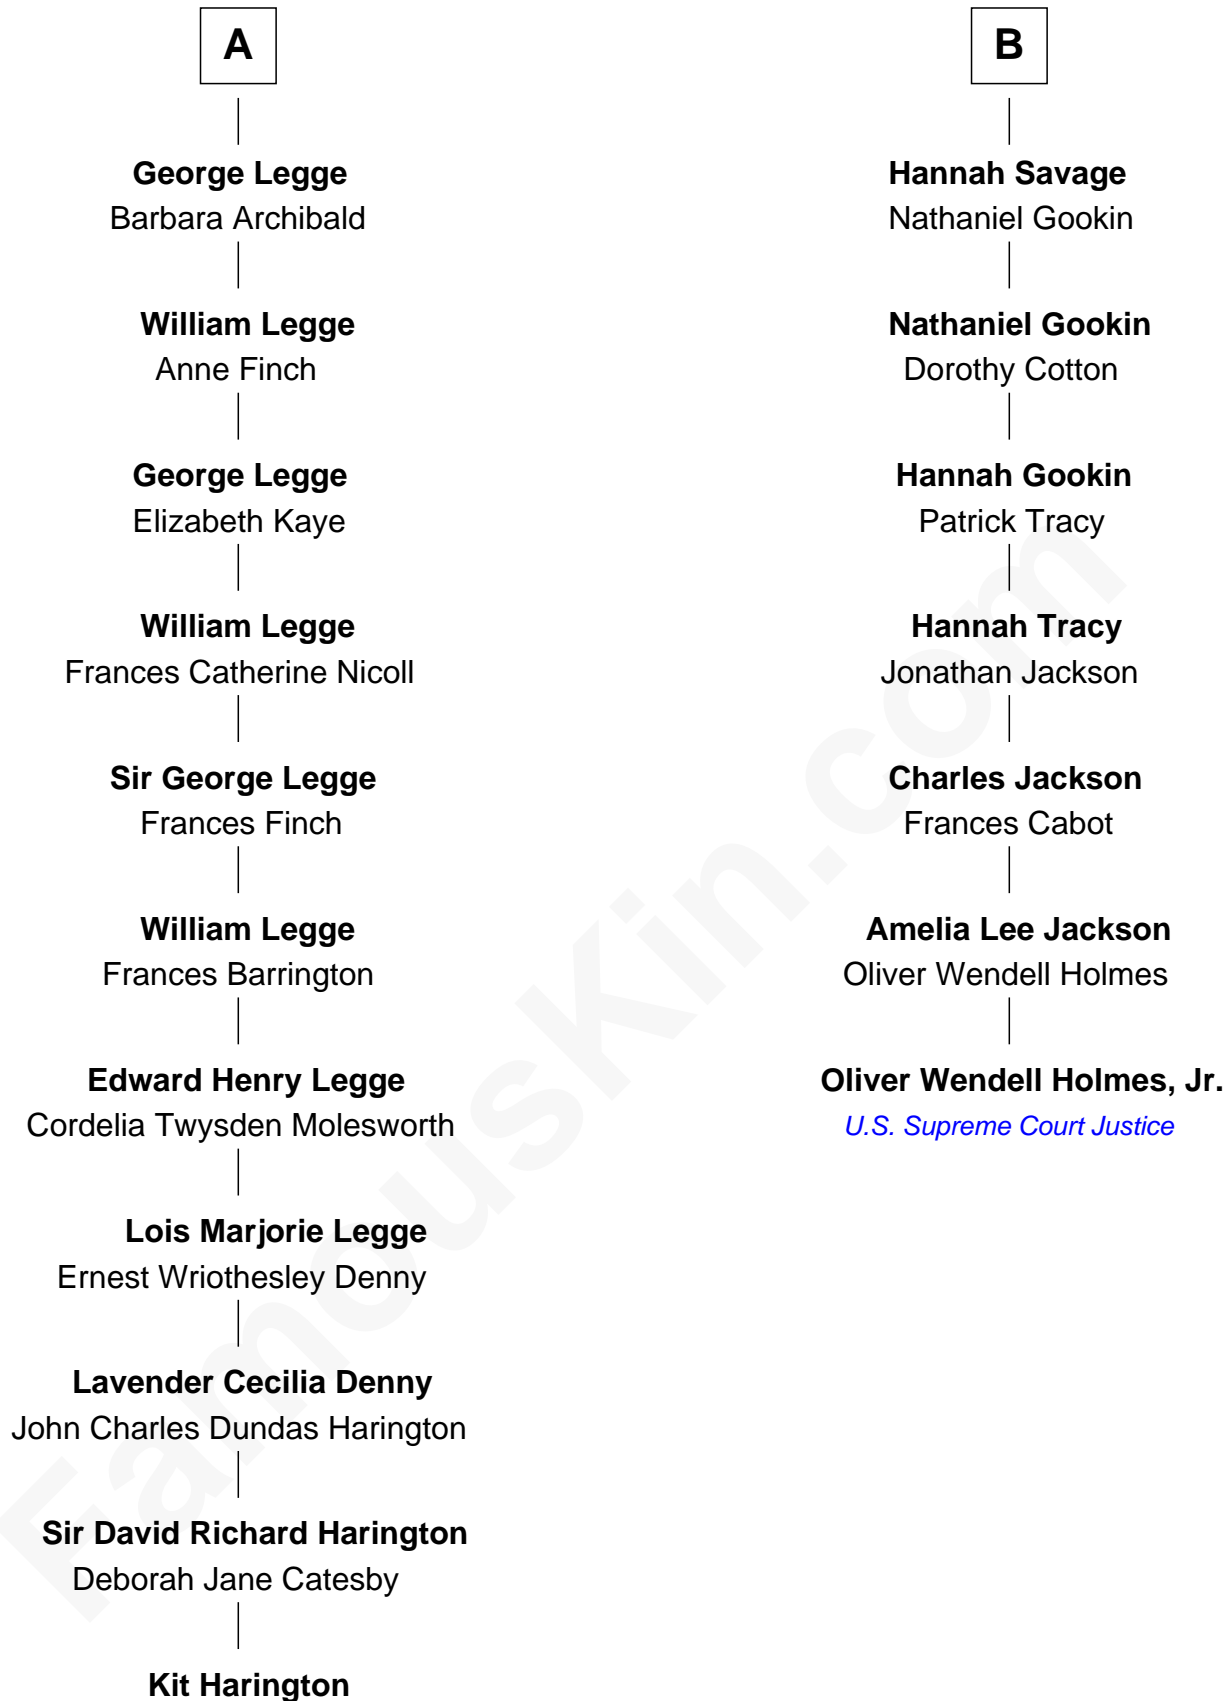

FamousKin.com

Relationship Chart of

Kit Harington

TV Actor - "Game of Thrones"

13th cousin 4 times removed of

Oliver Wendell Holmes, Jr.

U.S. Supreme Court Justice

Sir Thomas Blount

with wife
Catherine Clifton

with wife
Agnes Hawley

TV Actor - "Game of Thrones"

Kit Harington photo by [Gage Skidmore](#) [\(CC BY-SA 2.0\)](#)