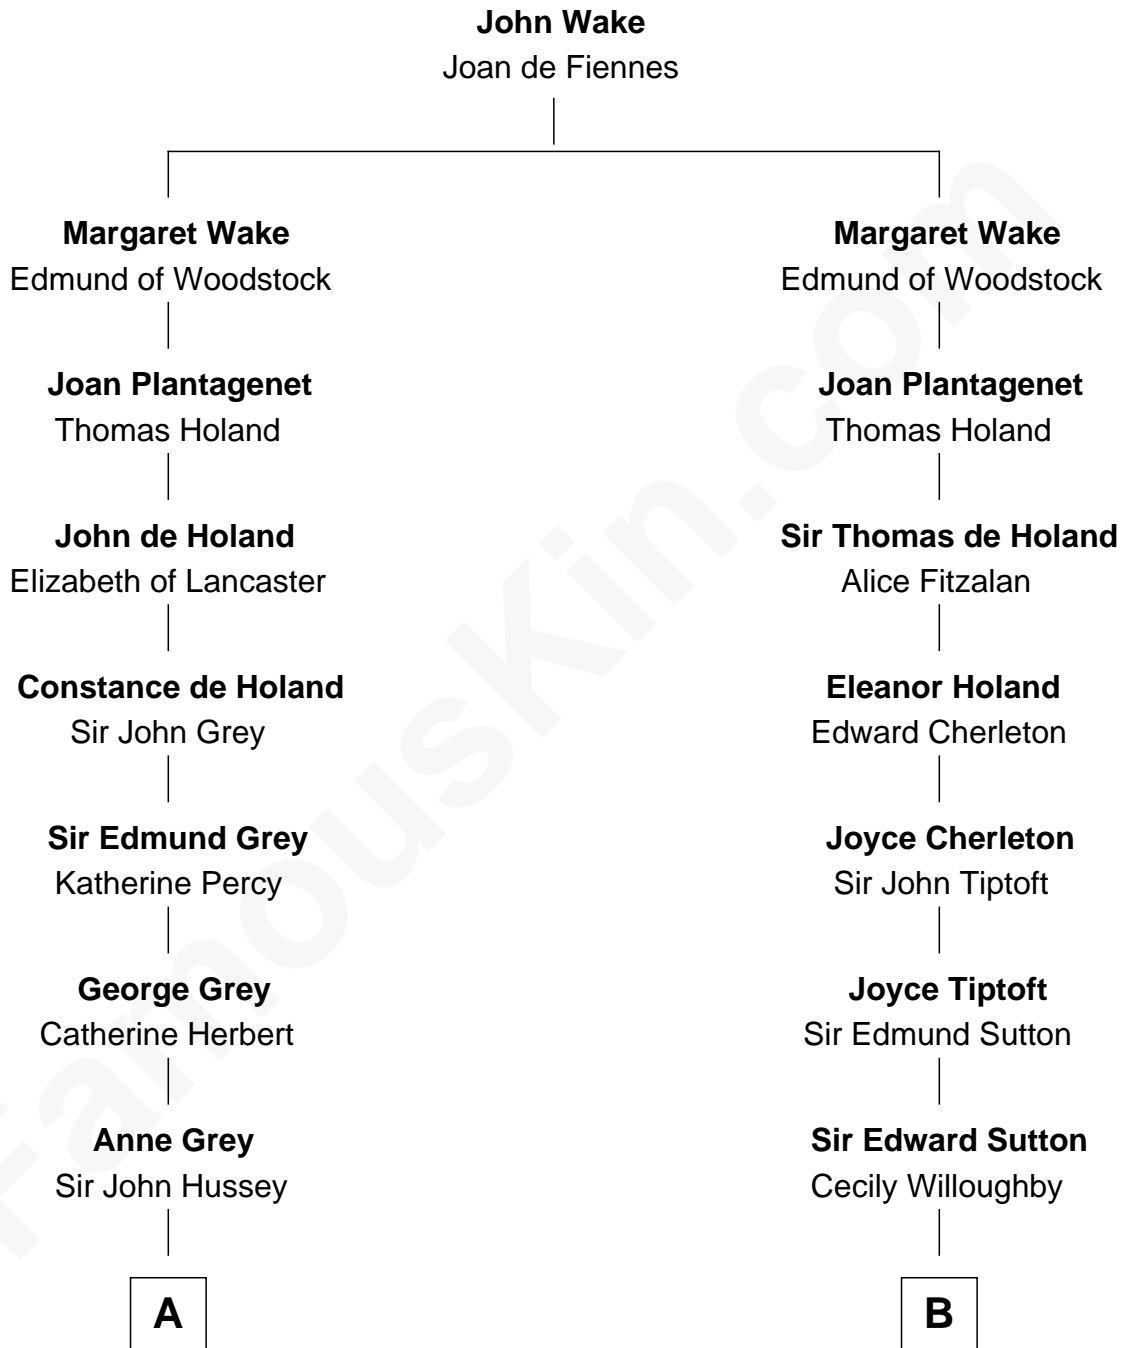

FamousKin.com

Relationship Chart of

Kit Harington

TV Actor - "Game of Thrones"

18th cousin 3 times removed of

Oliver Wendell Holmes, Jr.

U.S. Supreme Court Justice

C

Edward Henry Legge
Cordelia Twysden Molesworth

Lois Marjorie Legge
Ernest Wriothesley Denny

Lavender Cecilia Denny
John Charles Dundas Harington

Sir David Richard Harington
Deborah Jane Catesby

Kit Harington
TV Actor - "Game of Thrones"