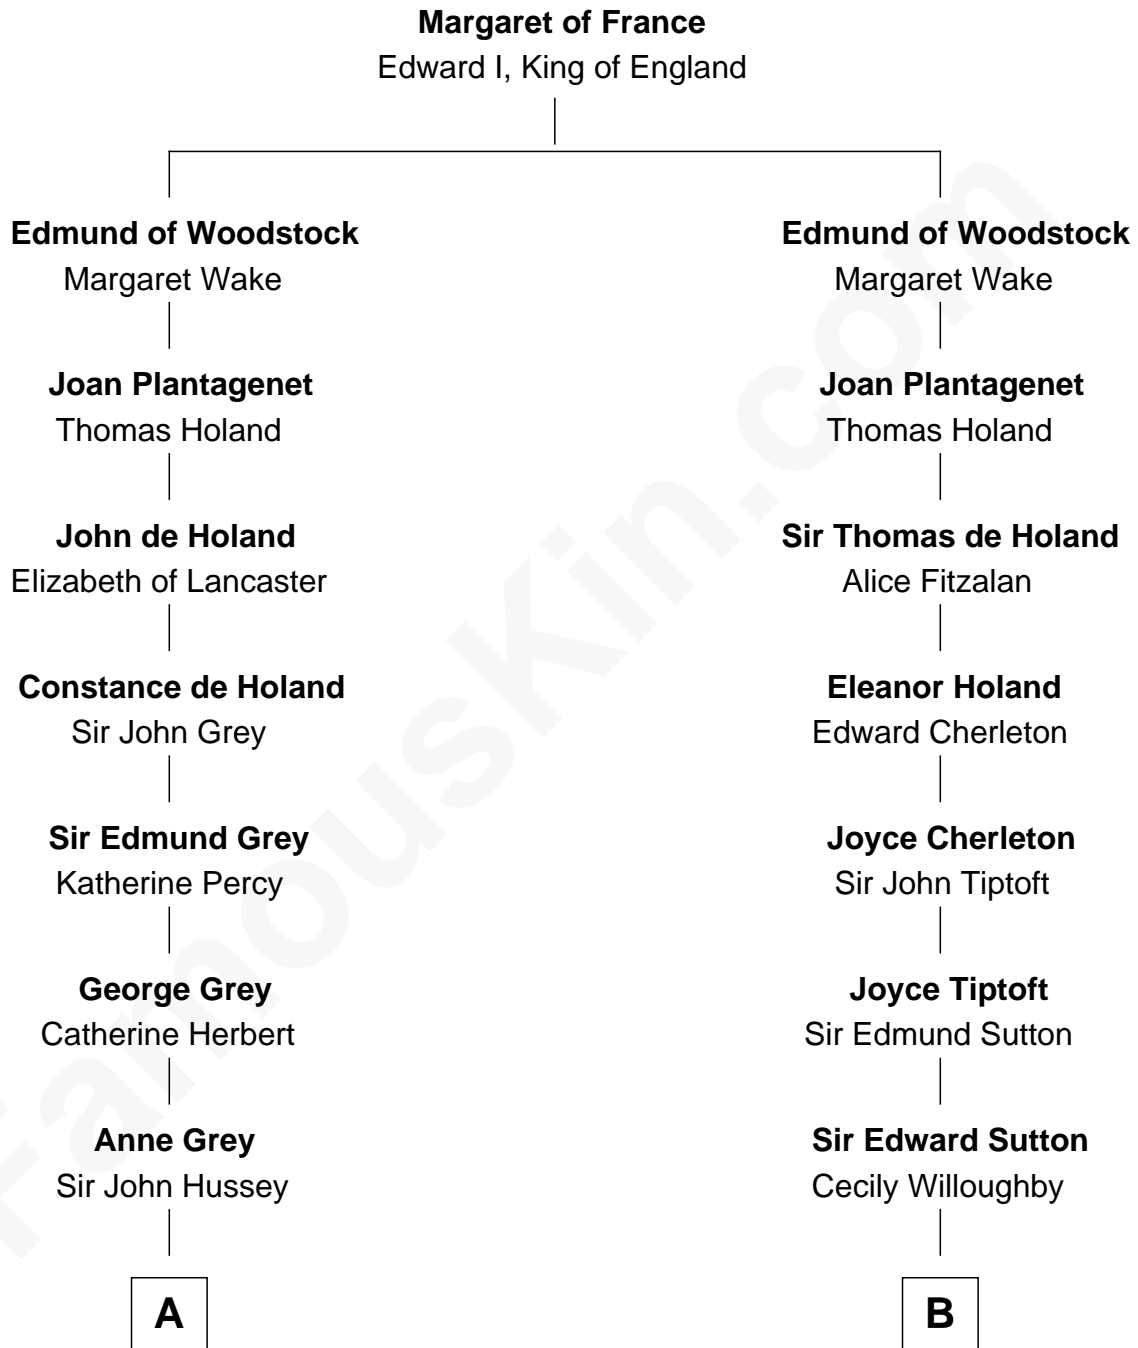

FamousKin.com

Relationship Chart of

Kit Harington

TV Actor - "Game of Thrones"

18th cousin 3 times removed of

Oliver Wendell Holmes, Jr.

U.S. Supreme Court Justice

C

Edward Henry Legge
Cordelia Twysden Molesworth

Lois Marjorie Legge
Ernest Wriothesley Denny

Lavender Cecilia Denny
John Charles Dundas Harington

Sir David Richard Harington
Deborah Jane Catesby

Kit Harington
TV Actor - "Game of Thrones"