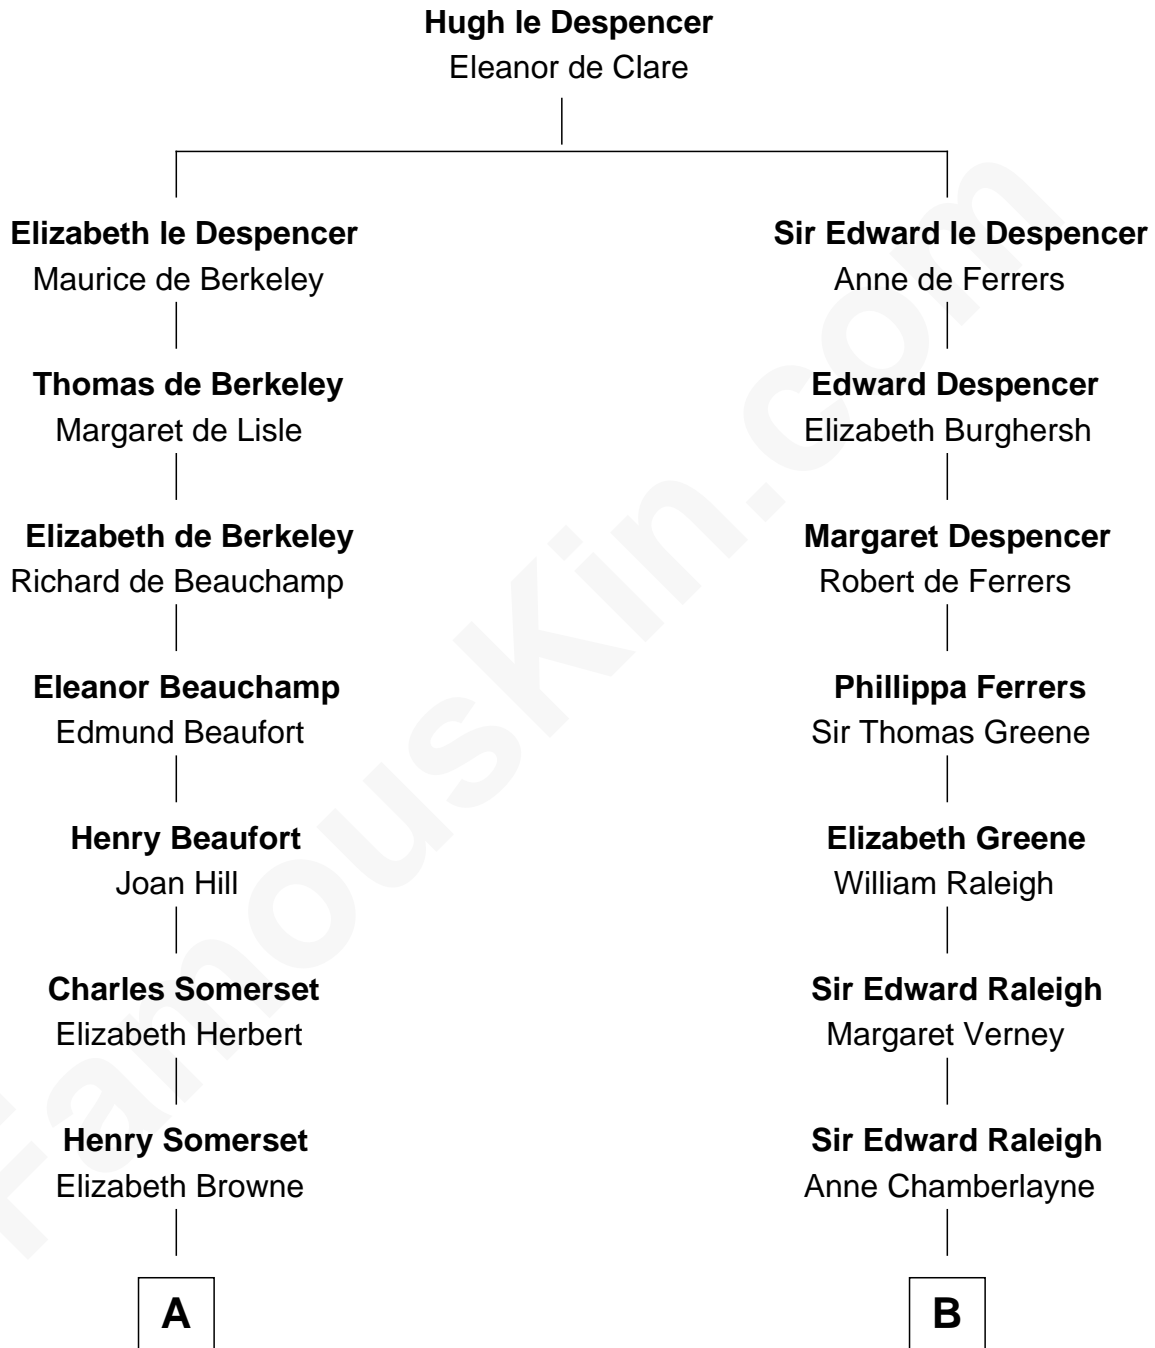

## Relationship Chart of

### Kit Harington

TV Actor - "Game of Thrones"

19th cousin 2 times removed of

**Oliver Wendell Holmes, Jr.**

U.S. Supreme Court Justice

**C**

**Edward Henry Legge**  
Cordelia Twysden Molesworth

**Lois Marjorie Legge**  
Ernest Wriothesley Denny