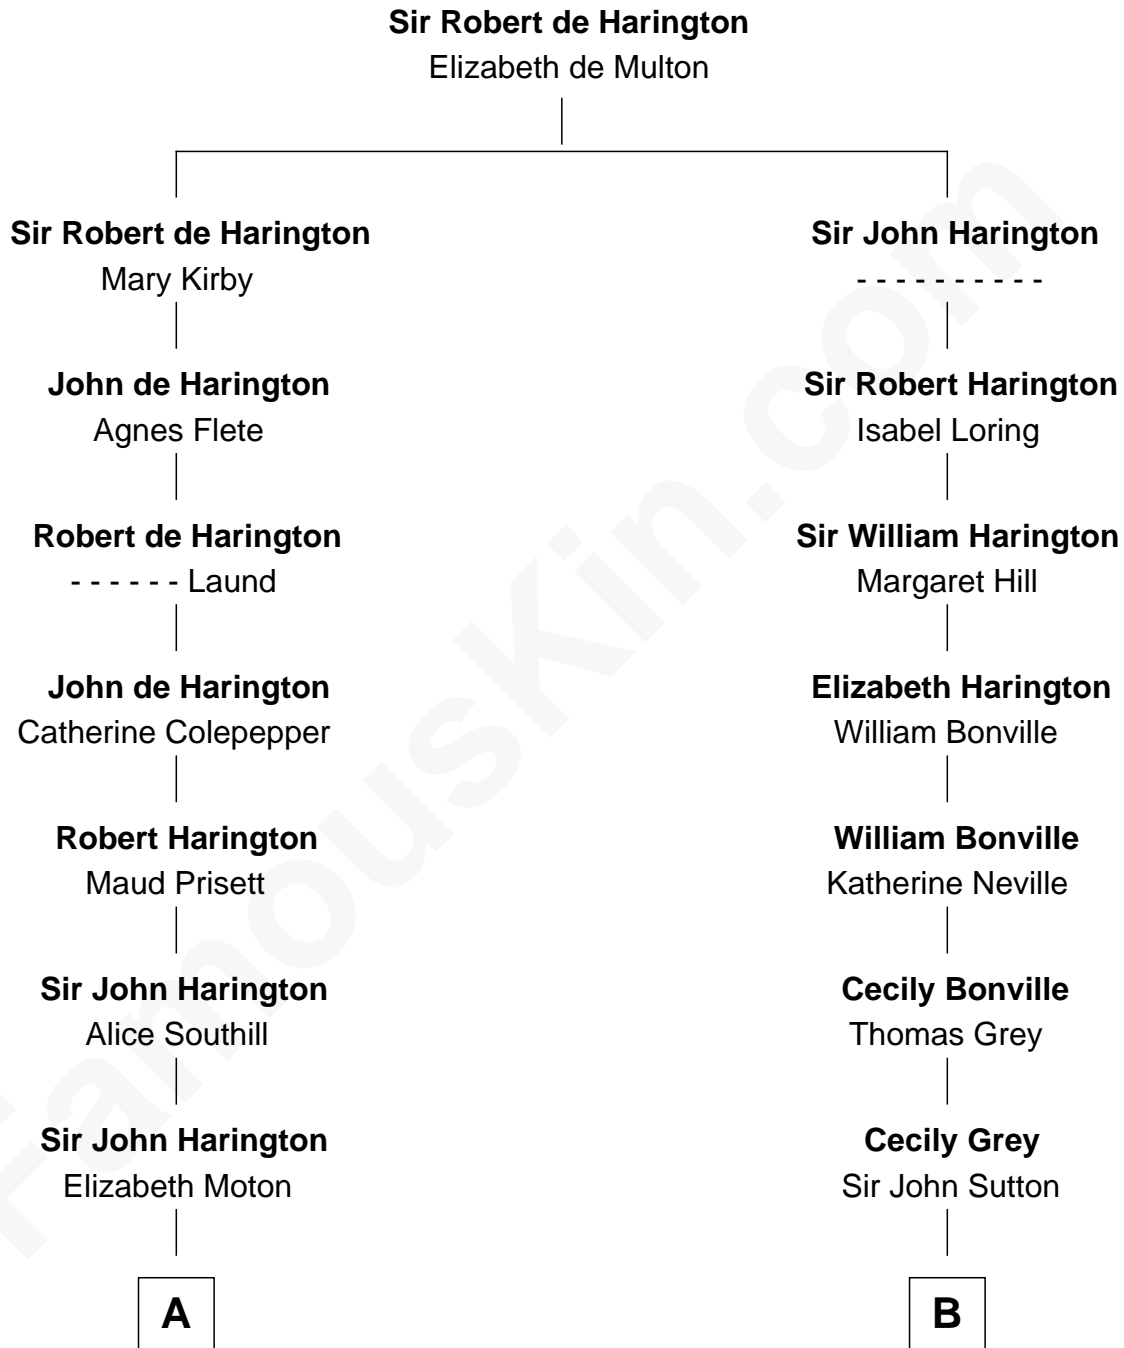

FamousKin.com

Relationship Chart of

Kit Harington

TV Actor - "Game of Thrones"

17th cousin 4 times removed of

Oliver Wendell Holmes, Jr.

U.S. Supreme Court Justice

C

—
Sir Richard Harington

Francis Agnata Biscoe

—
Sir Richard Harington

Selina Louisa Grace Dundas

—
John Charles Dundas Harington

Lavender Cecilia Denny

—
Sir David Richard Harington

Deborah Jane Catesby