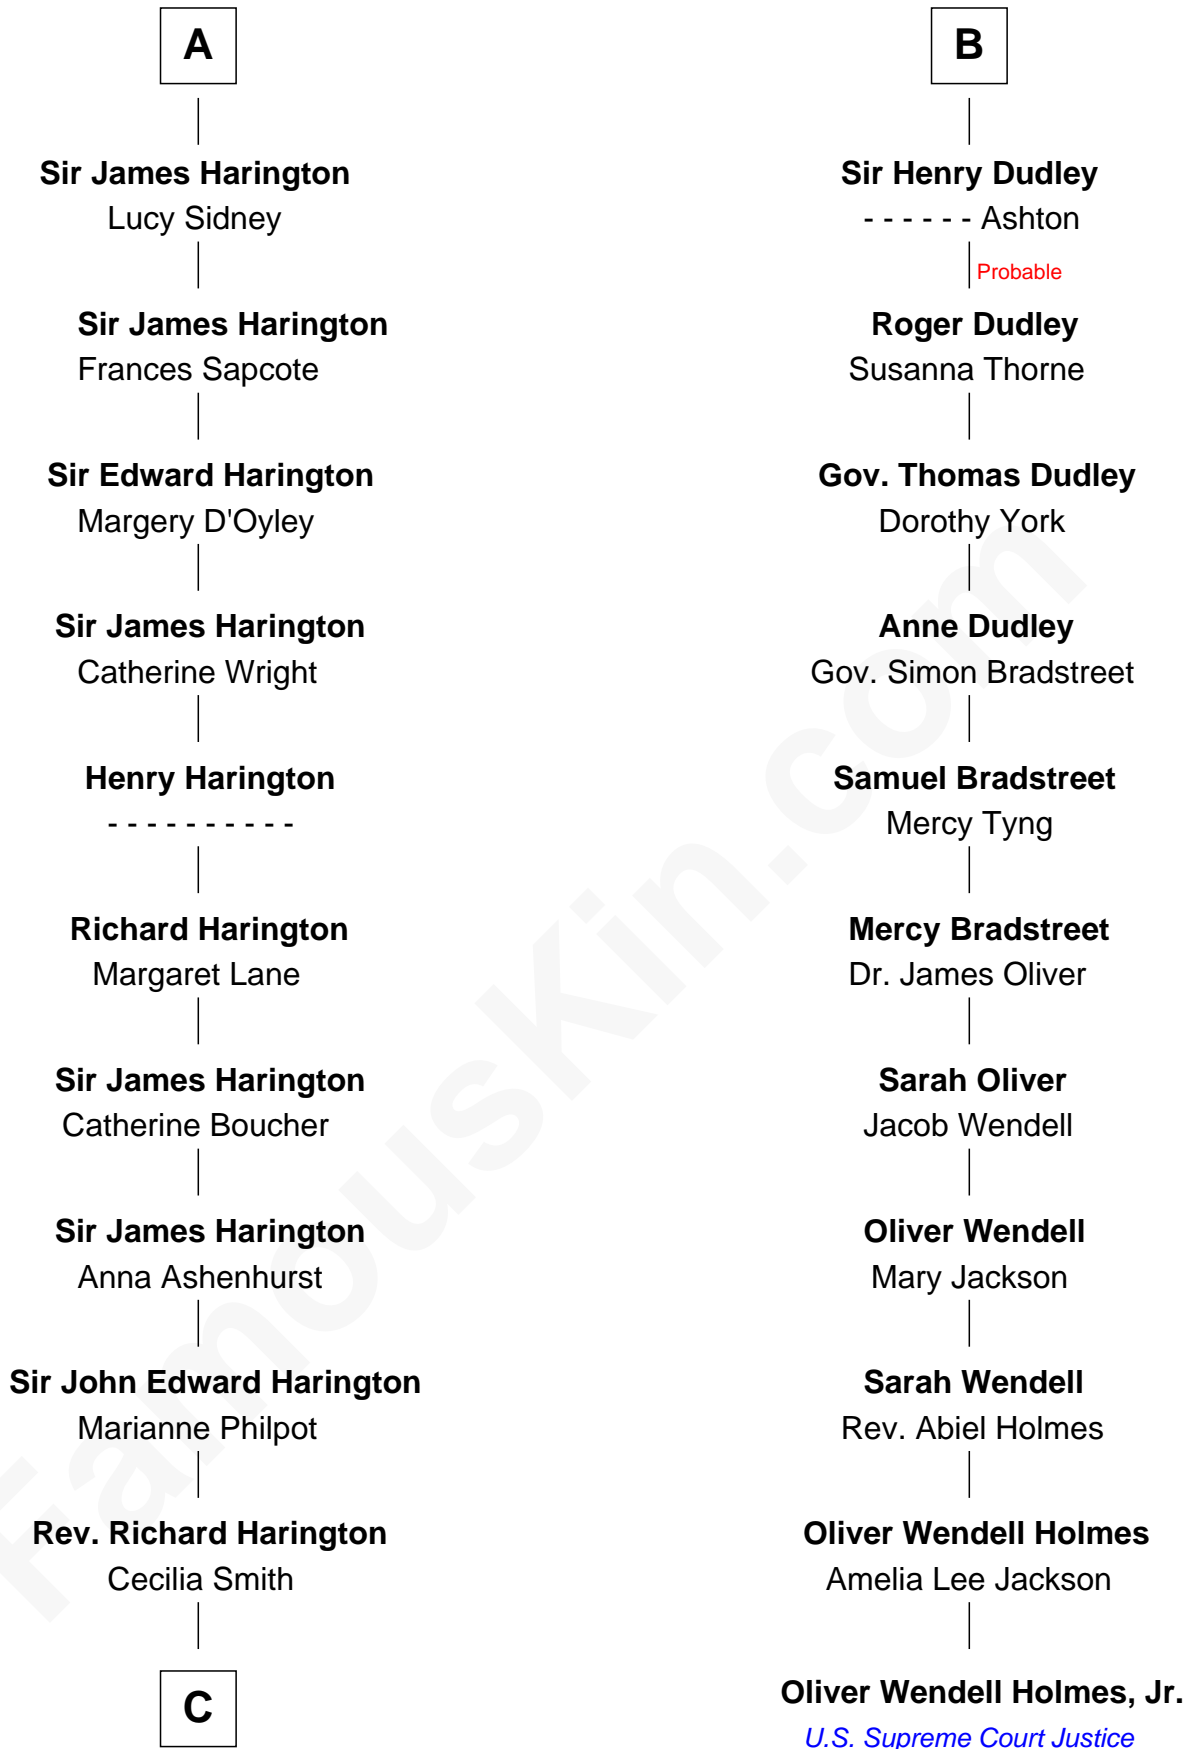

FamousKin.com

Relationship Chart of

Kit Harington

TV Actor - "Game of Thrones"

17th cousin 4 times removed of

Oliver Wendell Holmes, Jr.

U.S. Supreme Court Justice

C

—
Sir Richard Harington

Francis Agnata Biscoe

—
Sir Richard Harington

Selina Louisa Grace Dundas

—
John Charles Dundas Harington

Lavender Cecilia Denny

—
Sir David Richard Harington

Deborah Jane Catesby