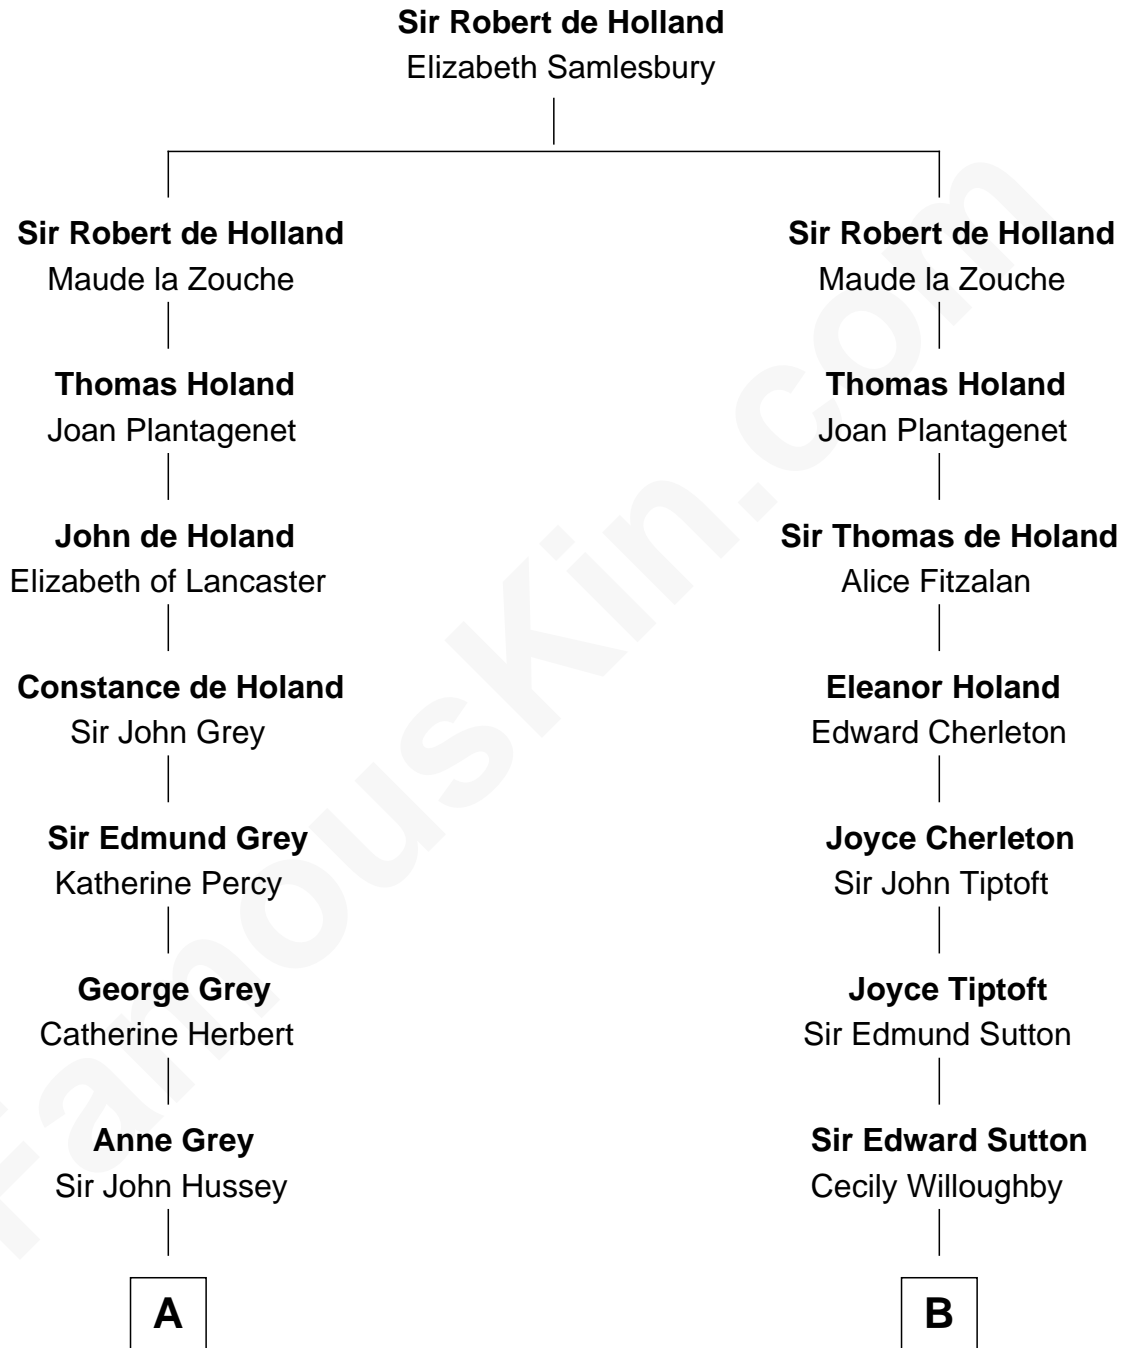

FamousKin.com

Relationship Chart of

Kit Harington

TV Actor - "Game of Thrones"

17th cousin 4 times removed of

Oliver Wendell Holmes, Sr.

American "Fireside" Poet

C

Edward Henry Legge
Cordelia Twysden Molesworth

Lois Marjorie Legge
Ernest Wriothesley Denny

Lavender Cecilia Denny
John Charles Dundas Harington

Sir David Richard Harington
Deborah Jane Catesby

Kit Harington
TV Actor - "Game of Thrones"