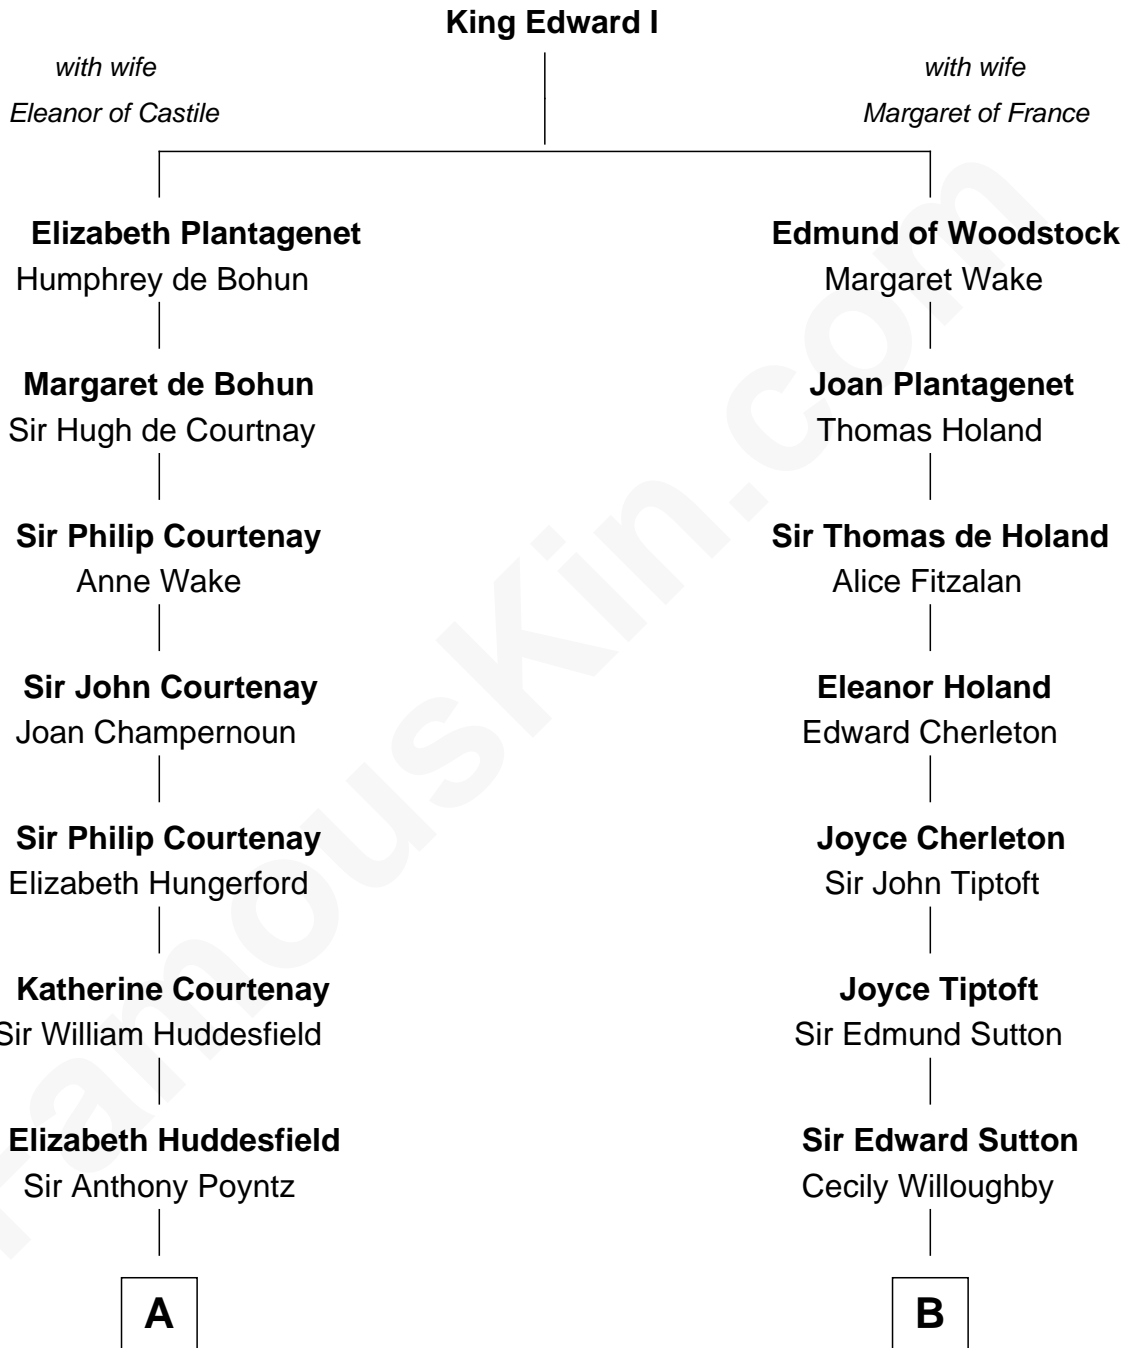

## Relationship Chart of

### Kit Harington

TV Actor - "Game of Thrones"

17th cousin 4 times removed of

**Oliver Wendell Holmes, Sr.**

American "Fireside" Poet

**C**

**Edward Henry Legge**  
Cordelia Twysden Molesworth

**Lois Marjorie Legge**  
Ernest Wriothesley Denny