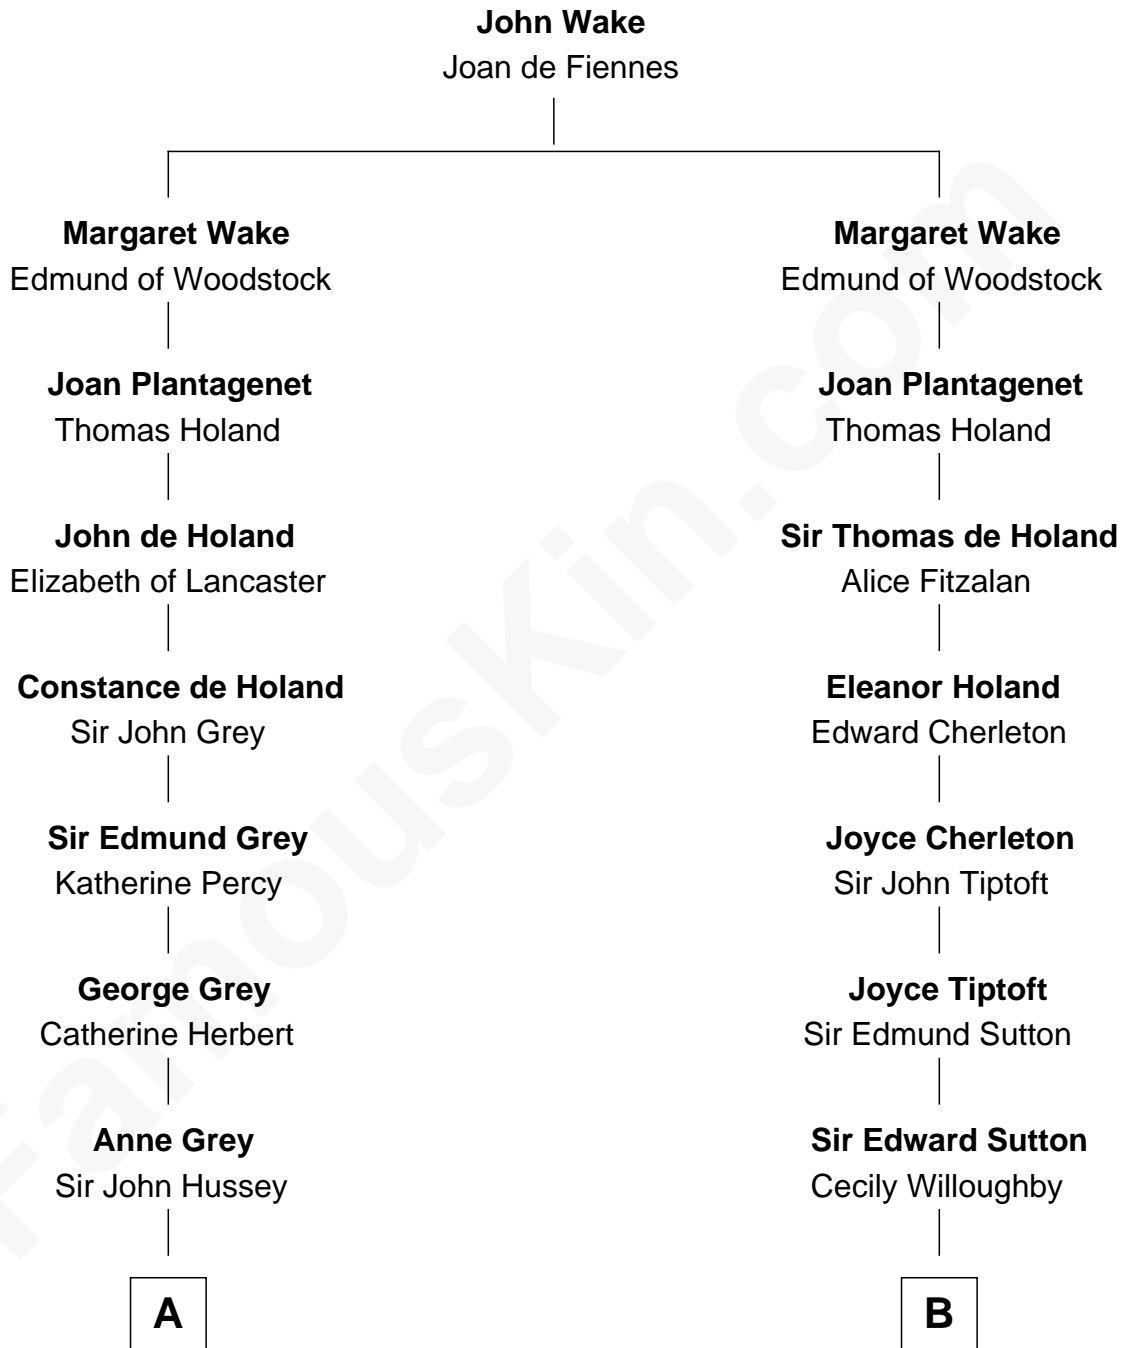

FamousKin.com

Relationship Chart of

Kit Harington

TV Actor - "Game of Thrones"

17th cousin 4 times removed of

Oliver Wendell Holmes, Sr.

American "Fireside" Poet

C

Edward Henry Legge
Cordelia Twysden Molesworth

Lois Marjorie Legge
Ernest Wriothesley Denny

Lavender Cecilia Denny
John Charles Dundas Harington

Sir David Richard Harington
Deborah Jane Catesby

Kit Harington
TV Actor - "Game of Thrones"