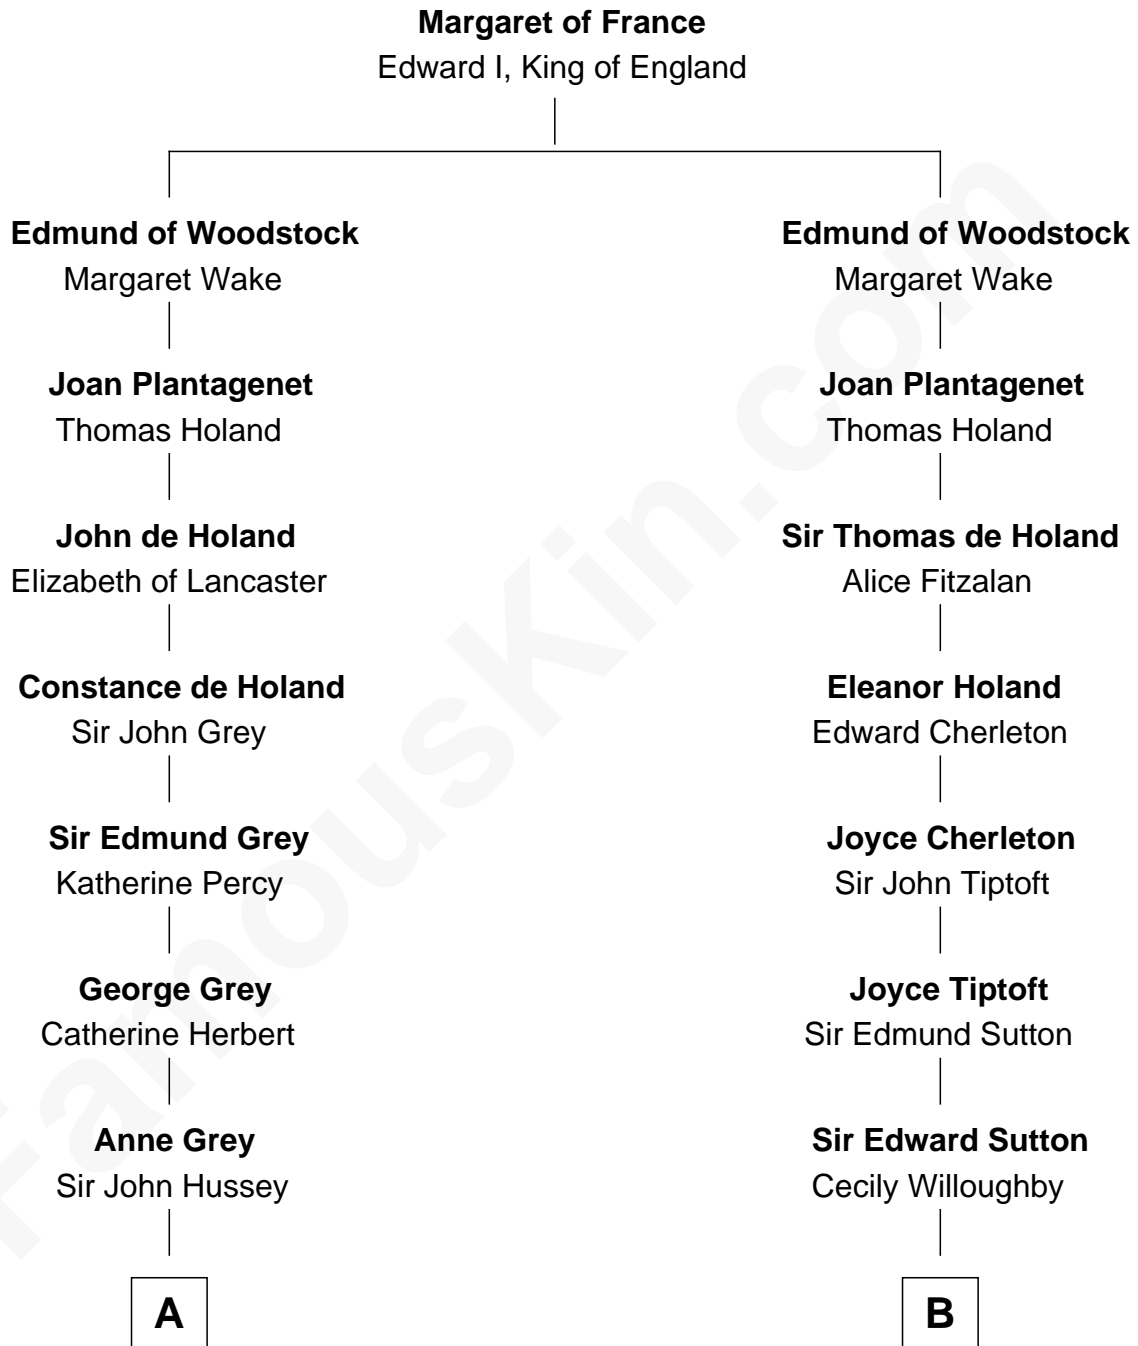

# FamousKin.com

## Relationship Chart of Kit Harington

TV Actor - "Game of Thrones"

17th cousin 4 times removed of

**Oliver Wendell Holmes, Sr.**

American "Fireside" Poet

**C**

—  
**Edward Henry Legge**  
Cordelia Twysden Molesworth

—  
**Lois Marjorie Legge**  
Ernest Wriothesley Denny

—  
**Lavender Cecilia Denny**  
John Charles Dundas Harington

—  
**Sir David Richard Harington**  
Deborah Jane Catesby

—  
**Kit Harington**  
*TV Actor - "Game of Thrones"*