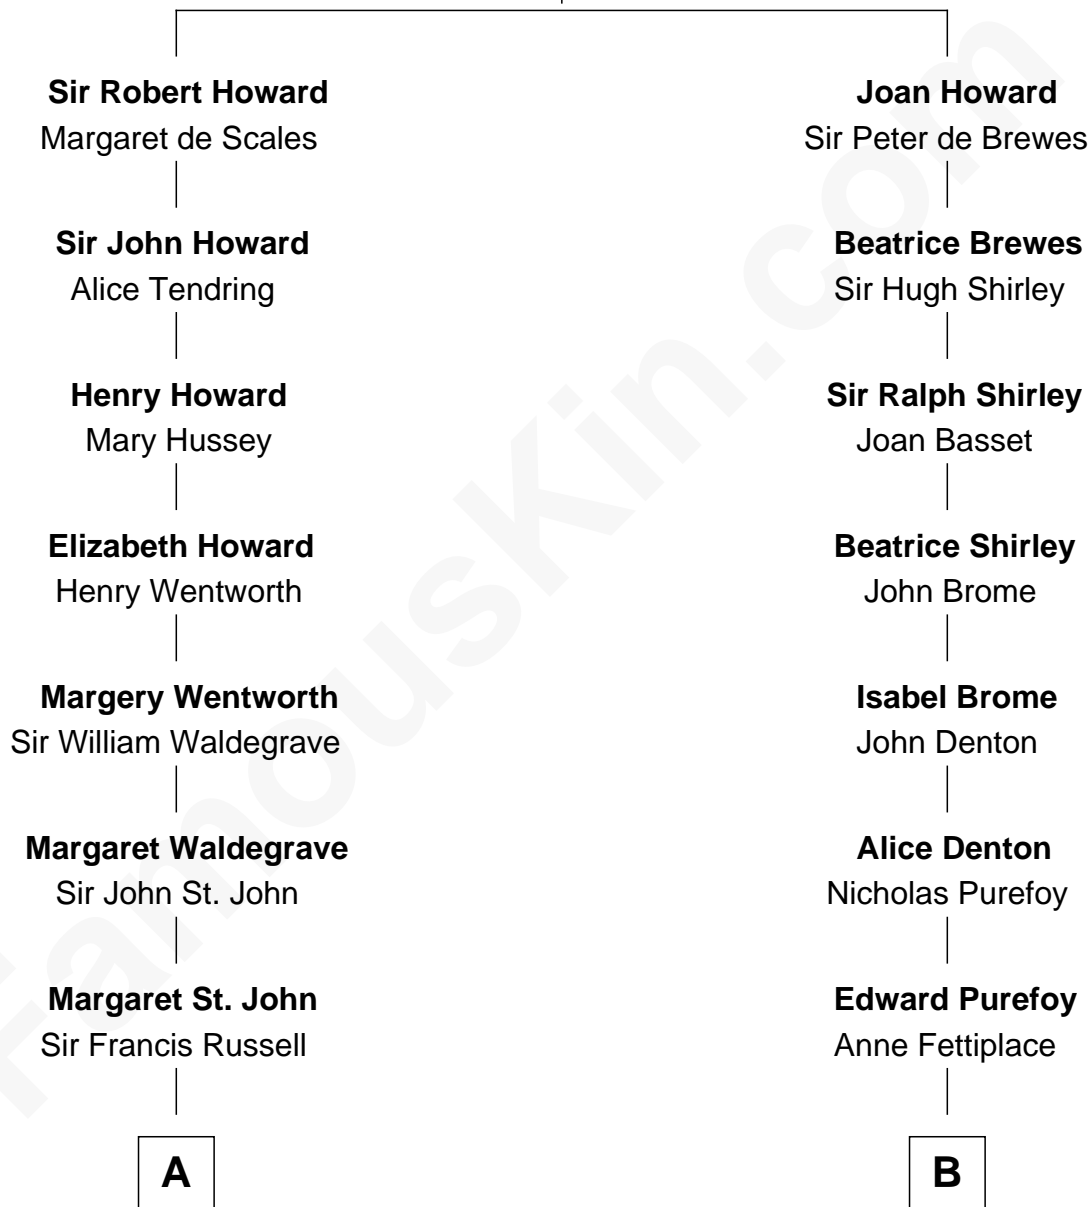

## Relationship Chart of

### Kit Harington

TV Actor - "Game of Thrones"

16th cousin 4 times removed of

### Oliver Wendell Holmes, Sr.

American "Fireside" Poet

**Sir John Howard**

Alice de Bois

**C**

—  
**Lois Marjorie Legge**  
Ernest Wriothesley Denny

—  
**Lavender Cecilia Denny**  
John Charles Dundas Harington