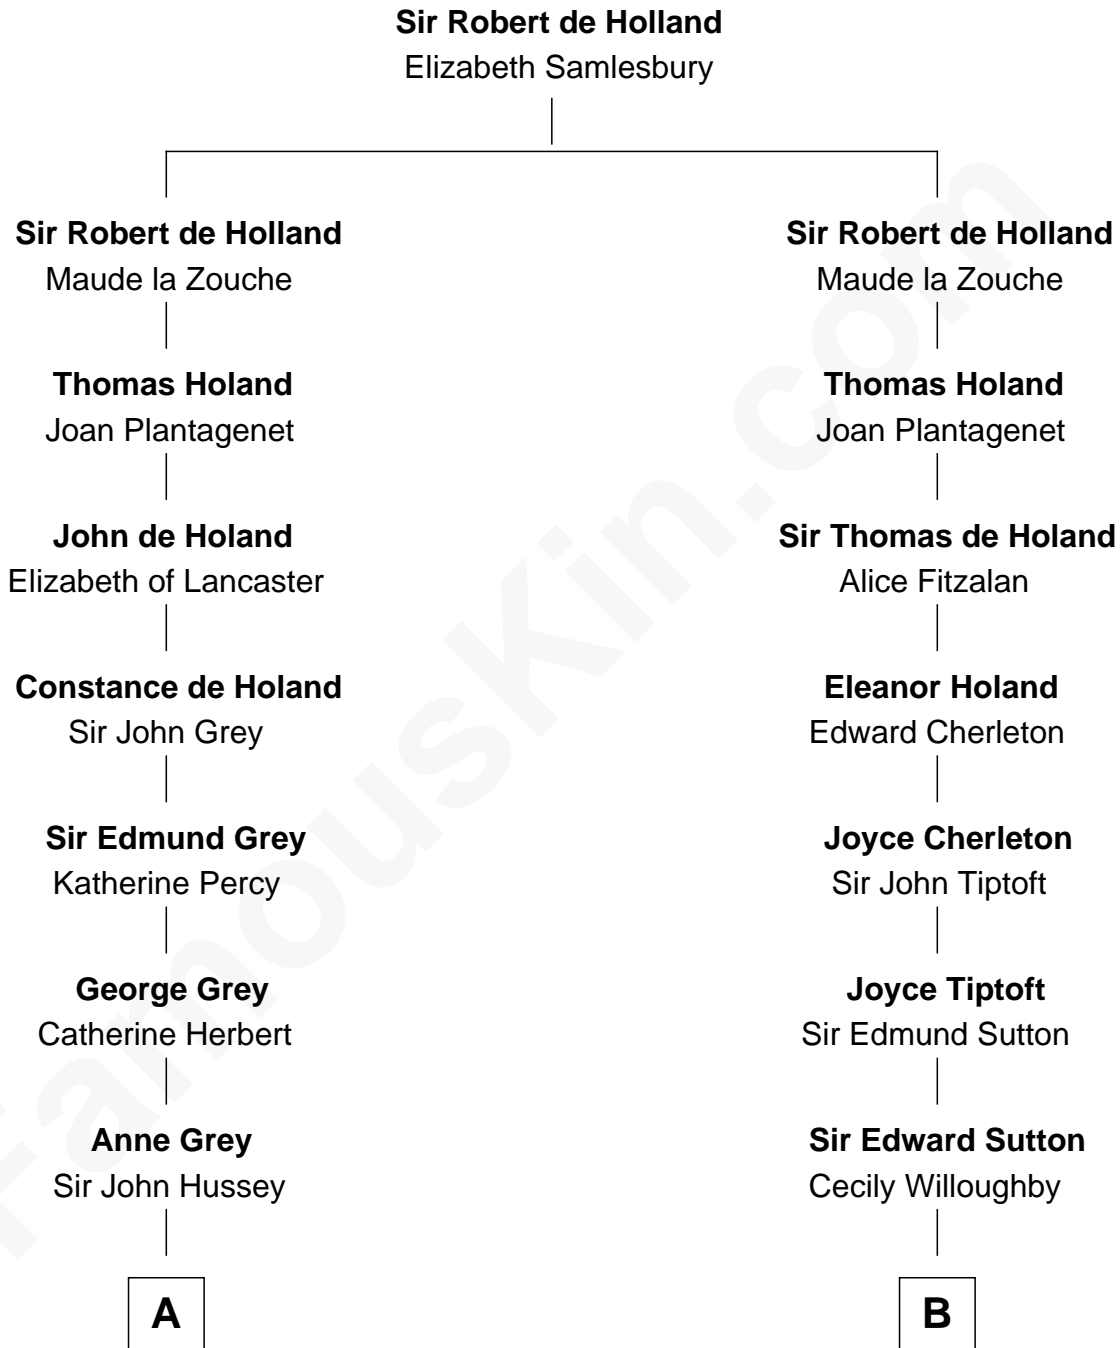

FamousKin.com

Relationship Chart of

Kit Harington

TV Actor - "Game of Thrones"

19th cousin 2 times removed of

Endicott Peabody

62nd Governor of Massachusetts

C

Edward Henry Legge
Cordelia Twysden Molesworth

Lois Marjorie Legge
Ernest Wriothesley Denny

Lavender Cecilia Denny
John Charles Dundas Harington

Sir David Richard Harington
Deborah Jane Catesby

Kit Harington
TV Actor - "Game of Thrones"