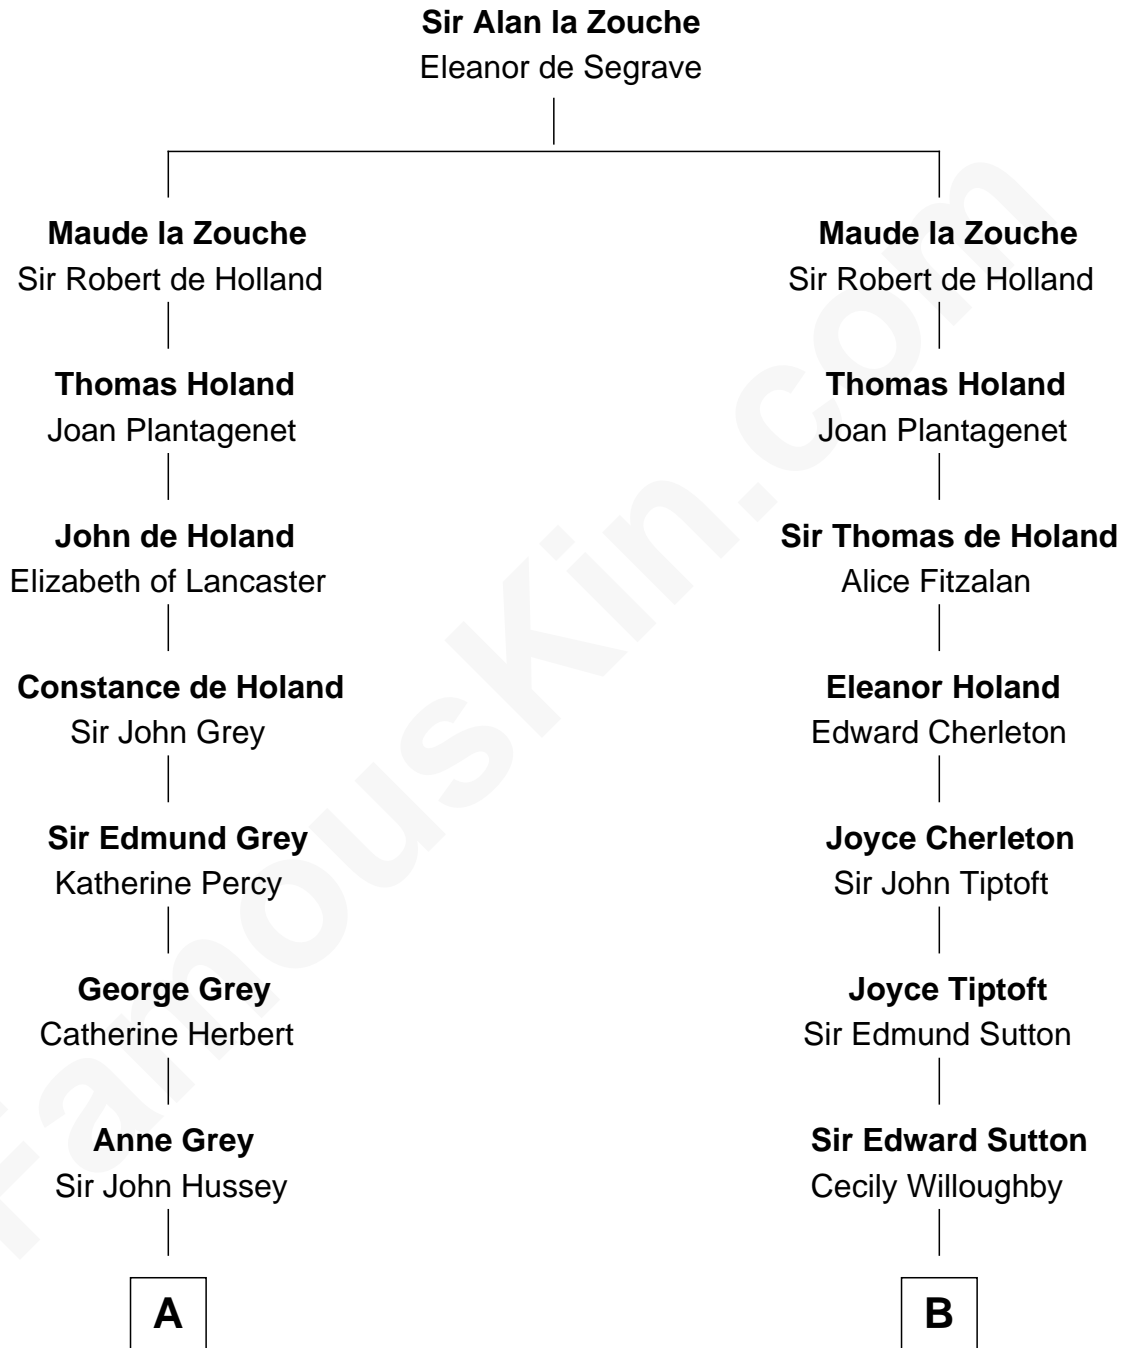

FamousKin.com

Relationship Chart of

Kit Harington

TV Actor - "Game of Thrones"

19th cousin 2 times removed of

Endicott Peabody

62nd Governor of Massachusetts

C

Edward Henry Legge
Cordelia Twysden Molesworth

Lois Marjorie Legge
Ernest Wriothsesley Denny

Lavender Cecilia Denny
John Charles Dundas Harington

Sir David Richard Harington
Deborah Jane Catesby

Kit Harington
TV Actor - "Game of Thrones"