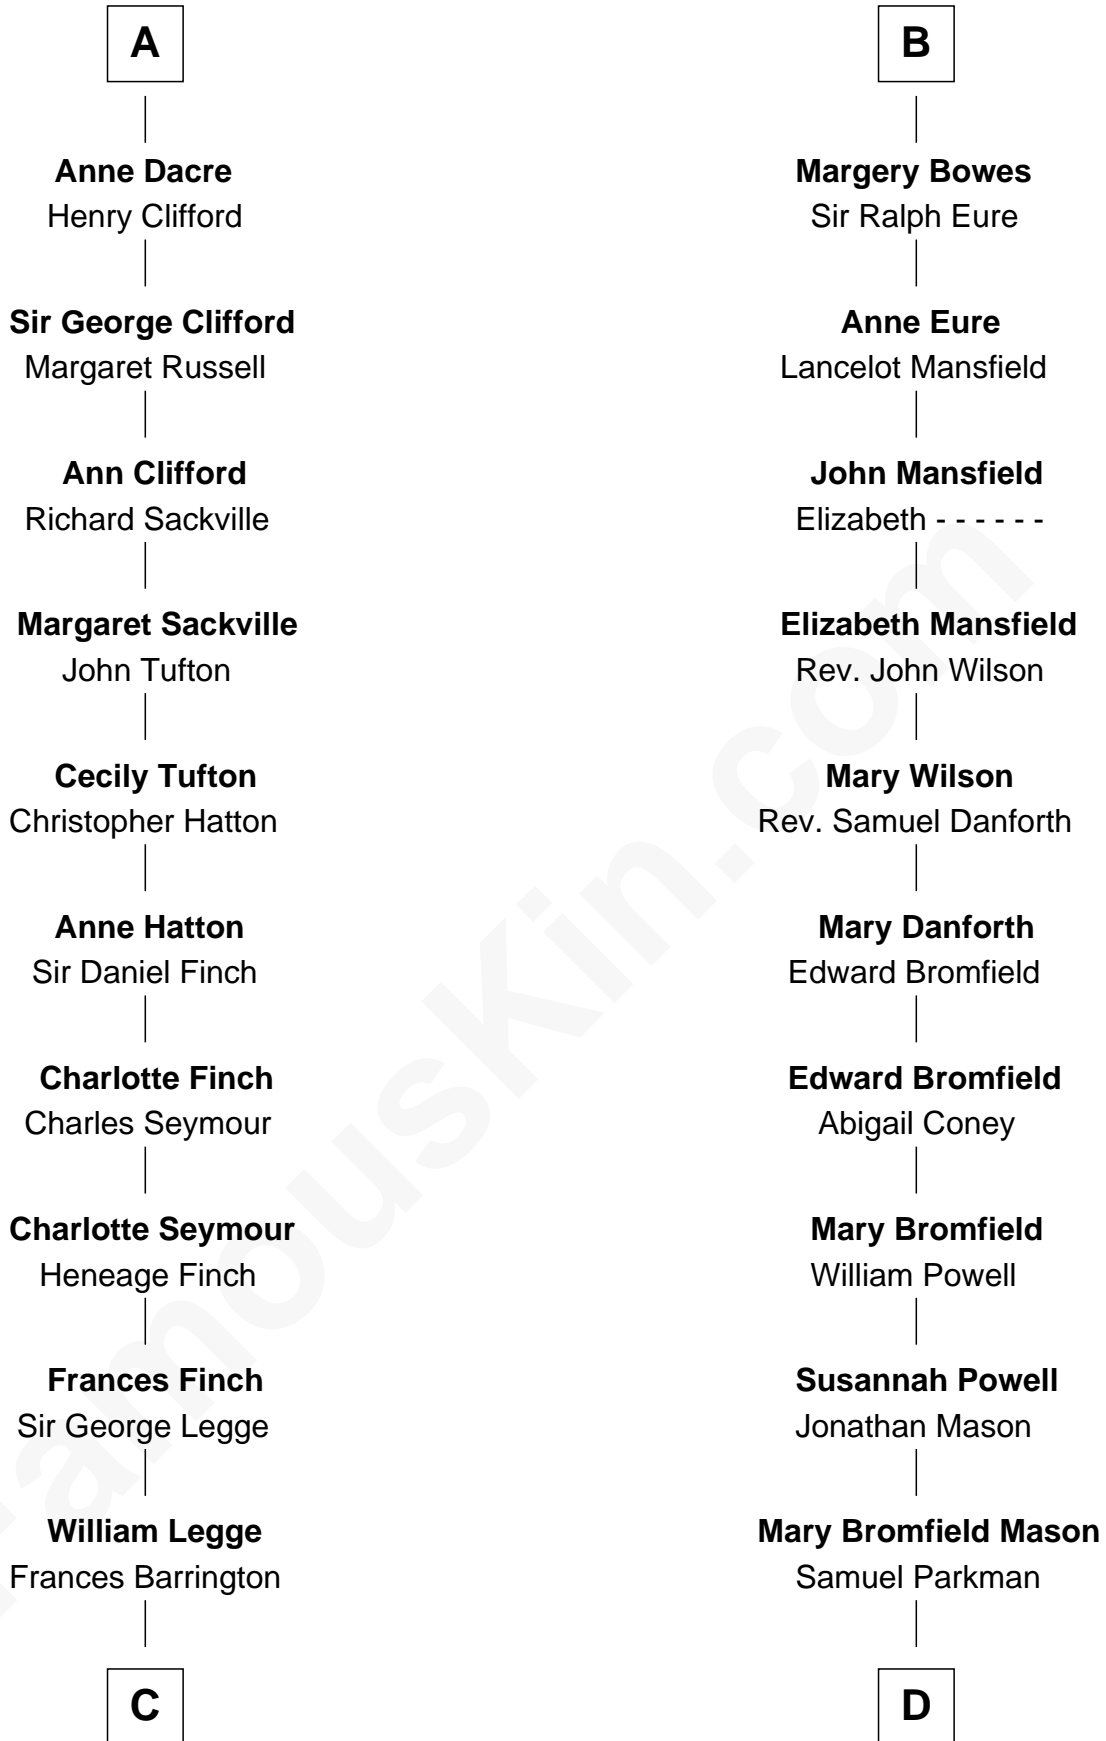

FamousKin.com

Relationship Chart of

Kit Harington

TV Actor - "Game of Thrones"

20th cousin 1 time removed of

Endicott Peabody

62nd Governor of Massachusetts

C

Edward Henry Legge
Cordelia Twysden Molesworth

Lois Marjorie Legge
Ernest Wriothesley Denny

Lavender Cecilia Denny
John Charles Dundas Harington

Sir David Richard Harington
Deborah Jane Catesby

Kit Harington
TV Actor - "Game of Thrones"