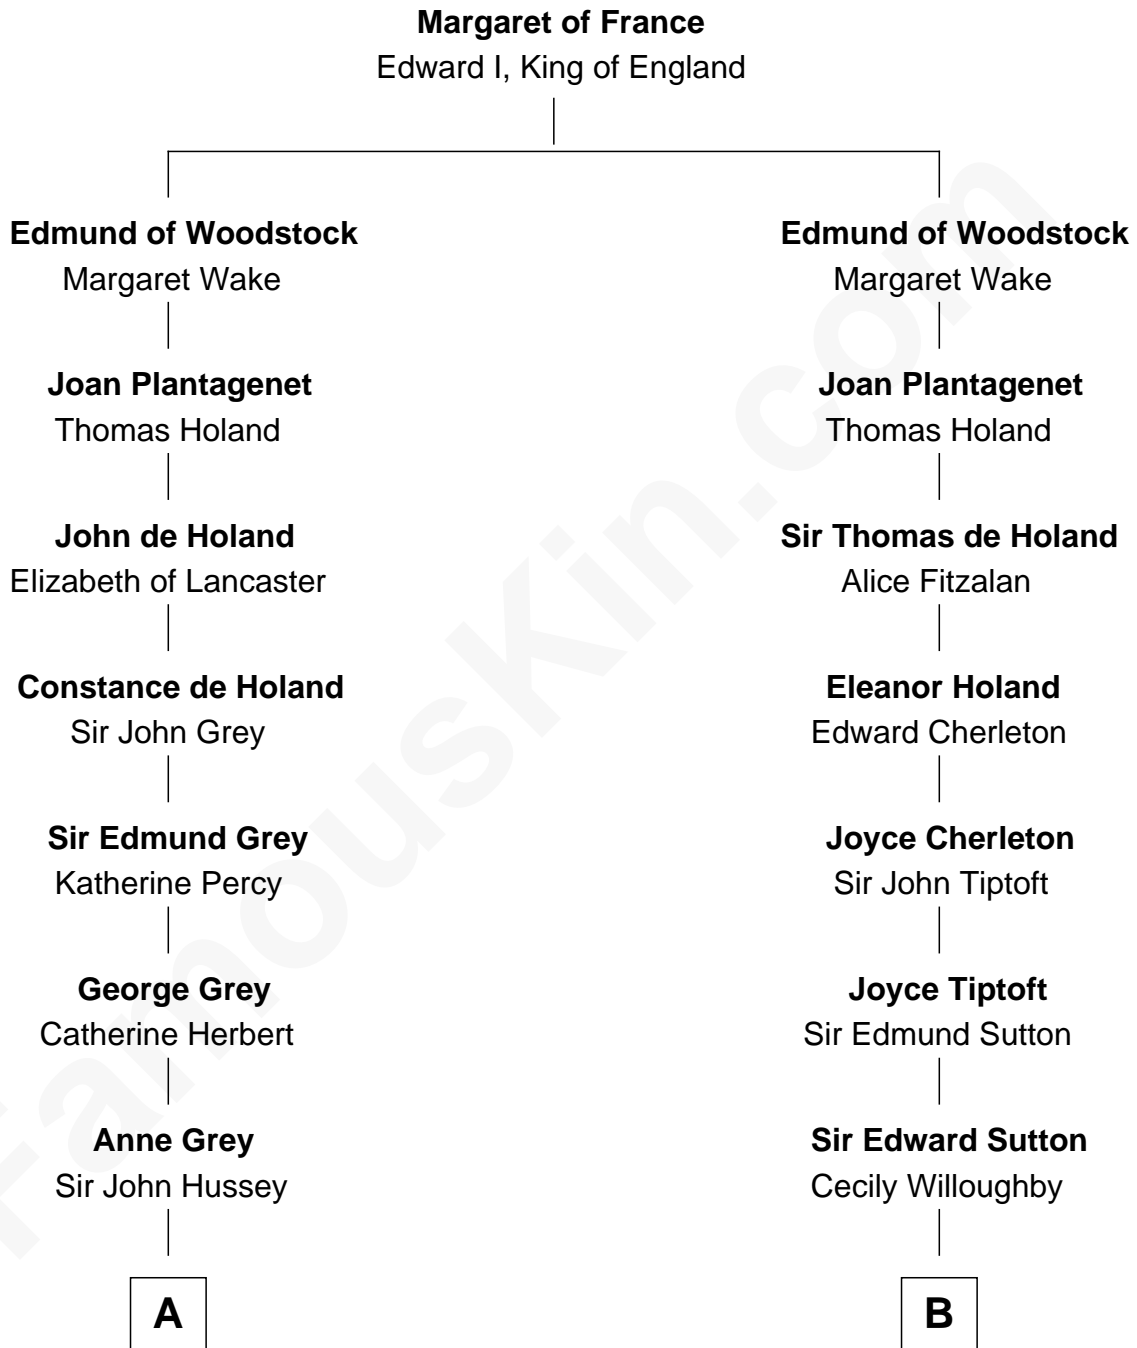

FamousKin.com

Relationship Chart of

Kit Harington

TV Actor - "Game of Thrones"

19th cousin 2 times removed of

Endicott Peabody

62nd Governor of Massachusetts

C

Edward Henry Legge
Cordelia Twysden Molesworth

Lois Marjorie Legge
Ernest Wriothesley Denny

Lavender Cecilia Denny
John Charles Dundas Harington

Sir David Richard Harington
Deborah Jane Catesby

Kit Harington
TV Actor - "Game of Thrones"