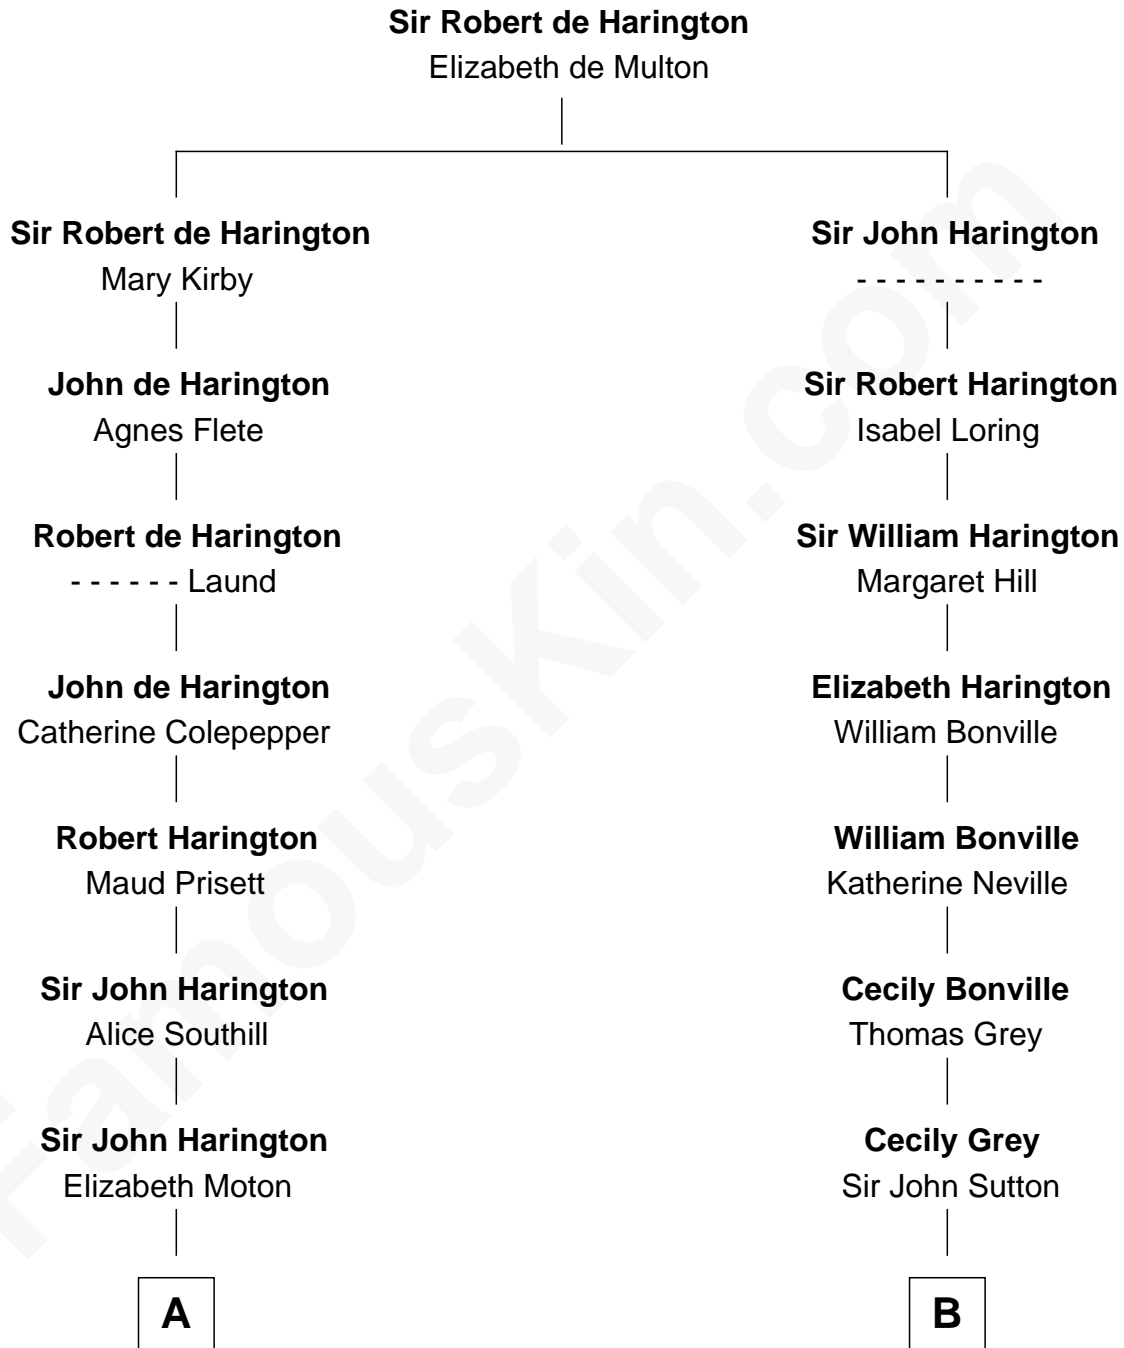

FamousKin.com

Relationship Chart of

Kit Harington

TV Actor - "Game of Thrones"

18th cousin 3 times removed of

Endicott Peabody

62nd Governor of Massachusetts

C

Sir Richard Harington
Francis Agnata Biscoe

Sir Richard Harington
Selina Louisa Grace Dundas

John Charles Dundas Harington
Lavender Cecilia Denny

Sir David Richard Harington
Deborah Jane Catesby

Kit Harington
TV Actor - "Game of Thrones"