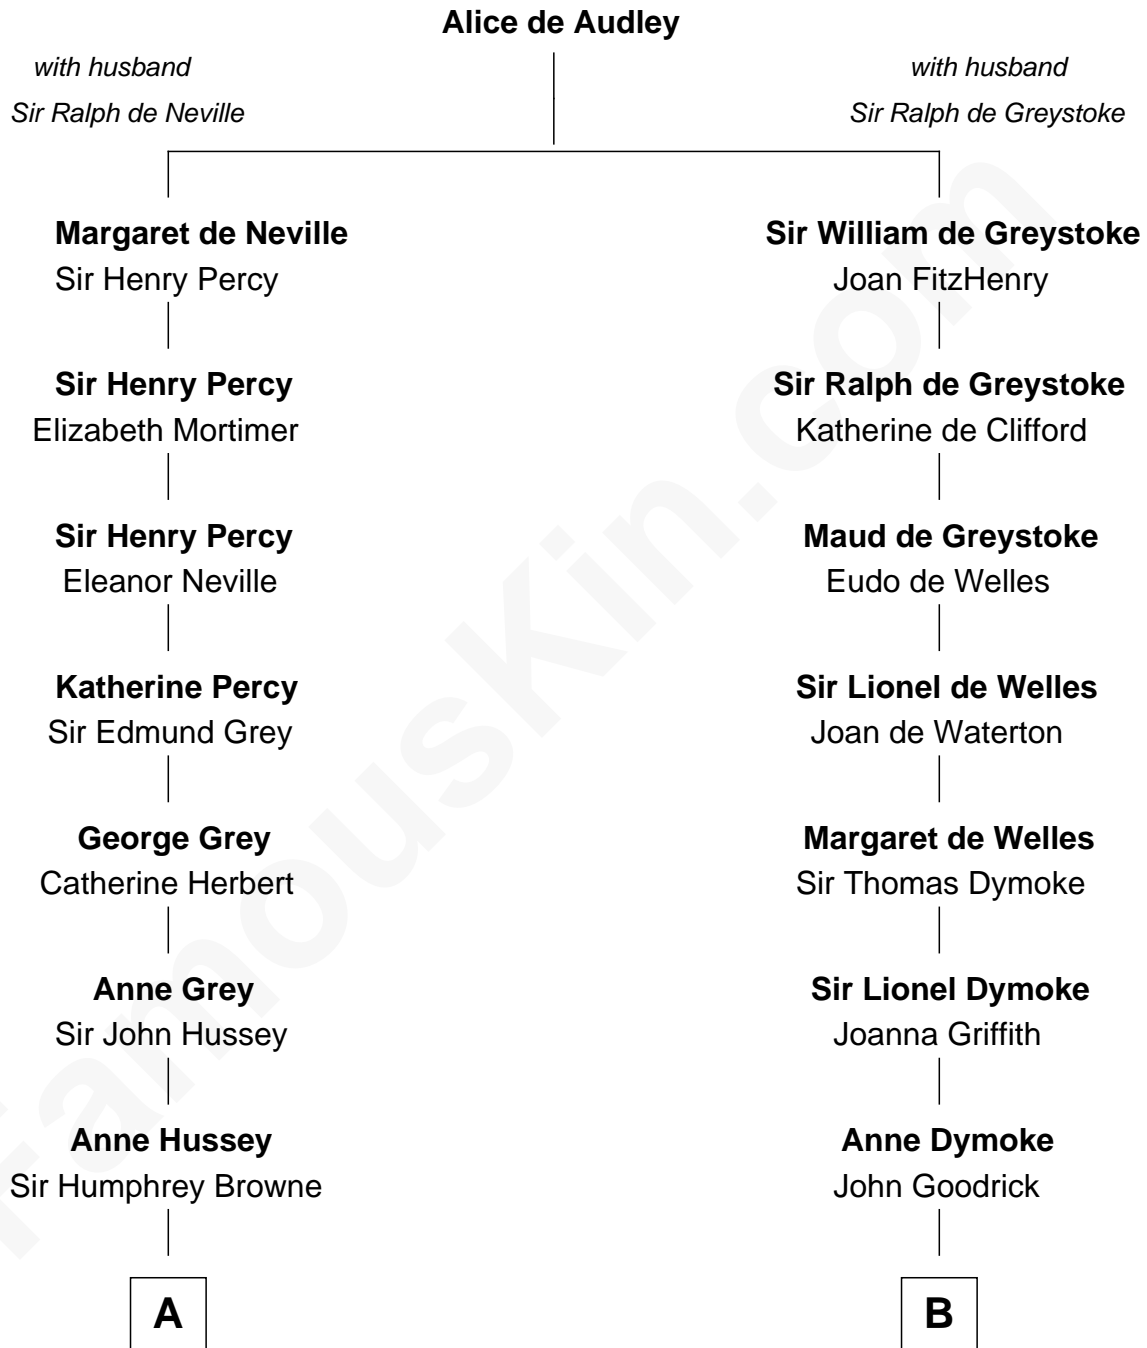

Ichabod Goodwin

27th Governor of New Hampshire