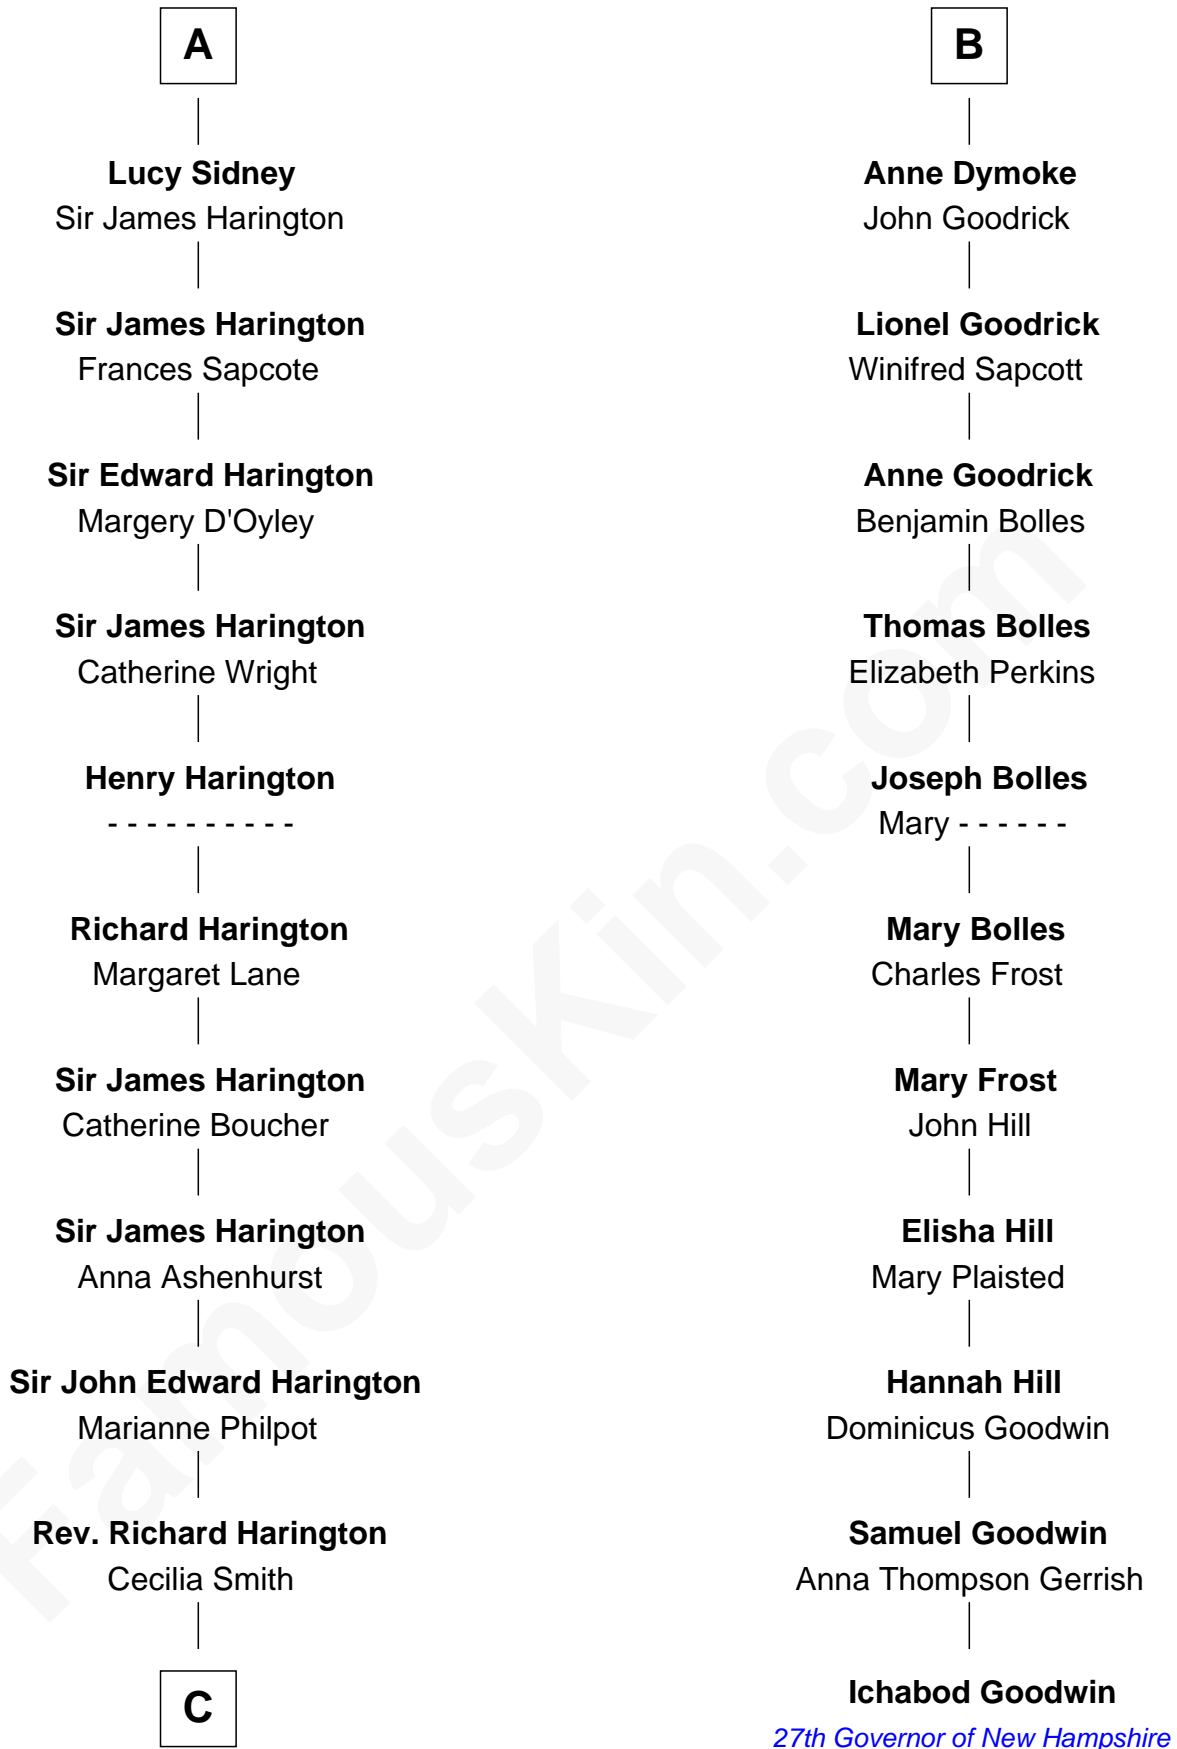

## Relationship Chart of

### Kit Harington

TV Actor - "Game of Thrones"

17th cousin 4 times removed of

### Ichabod Goodwin

27th Governor of New Hampshire

**Henry Plantagenet**  
Maud de Chaworth

**C**

—  
**Sir Richard Harington**

Francis Agnata Biscoe

—  
**Sir Richard Harington**

Selina Louisa Grace Dundas