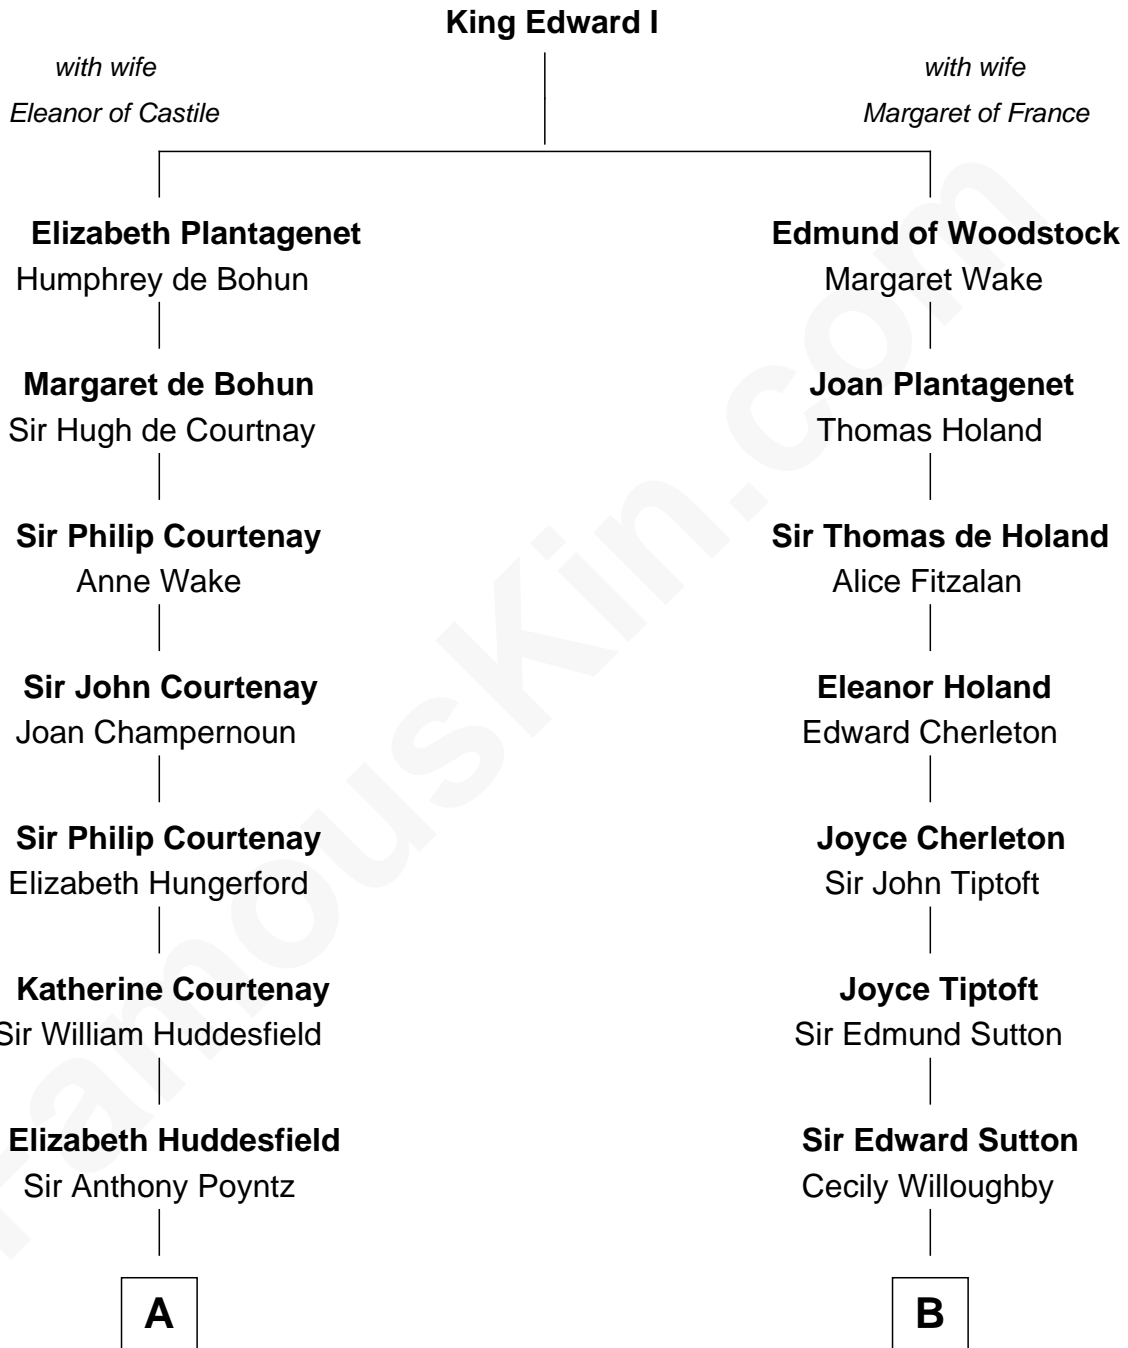

## Relationship Chart of

### Kit Harington

TV Actor - "Game of Thrones"

10th cousin 11 times removed of

**Gov. Thomas Dudley**

(1576 - 1653) Great Migration Immigrant 1630

**C**

Edward Henry Legge  
Cordelia Twysden Molesworth

Lois Marjorie Legge  
Ernest Wriothesley Denny