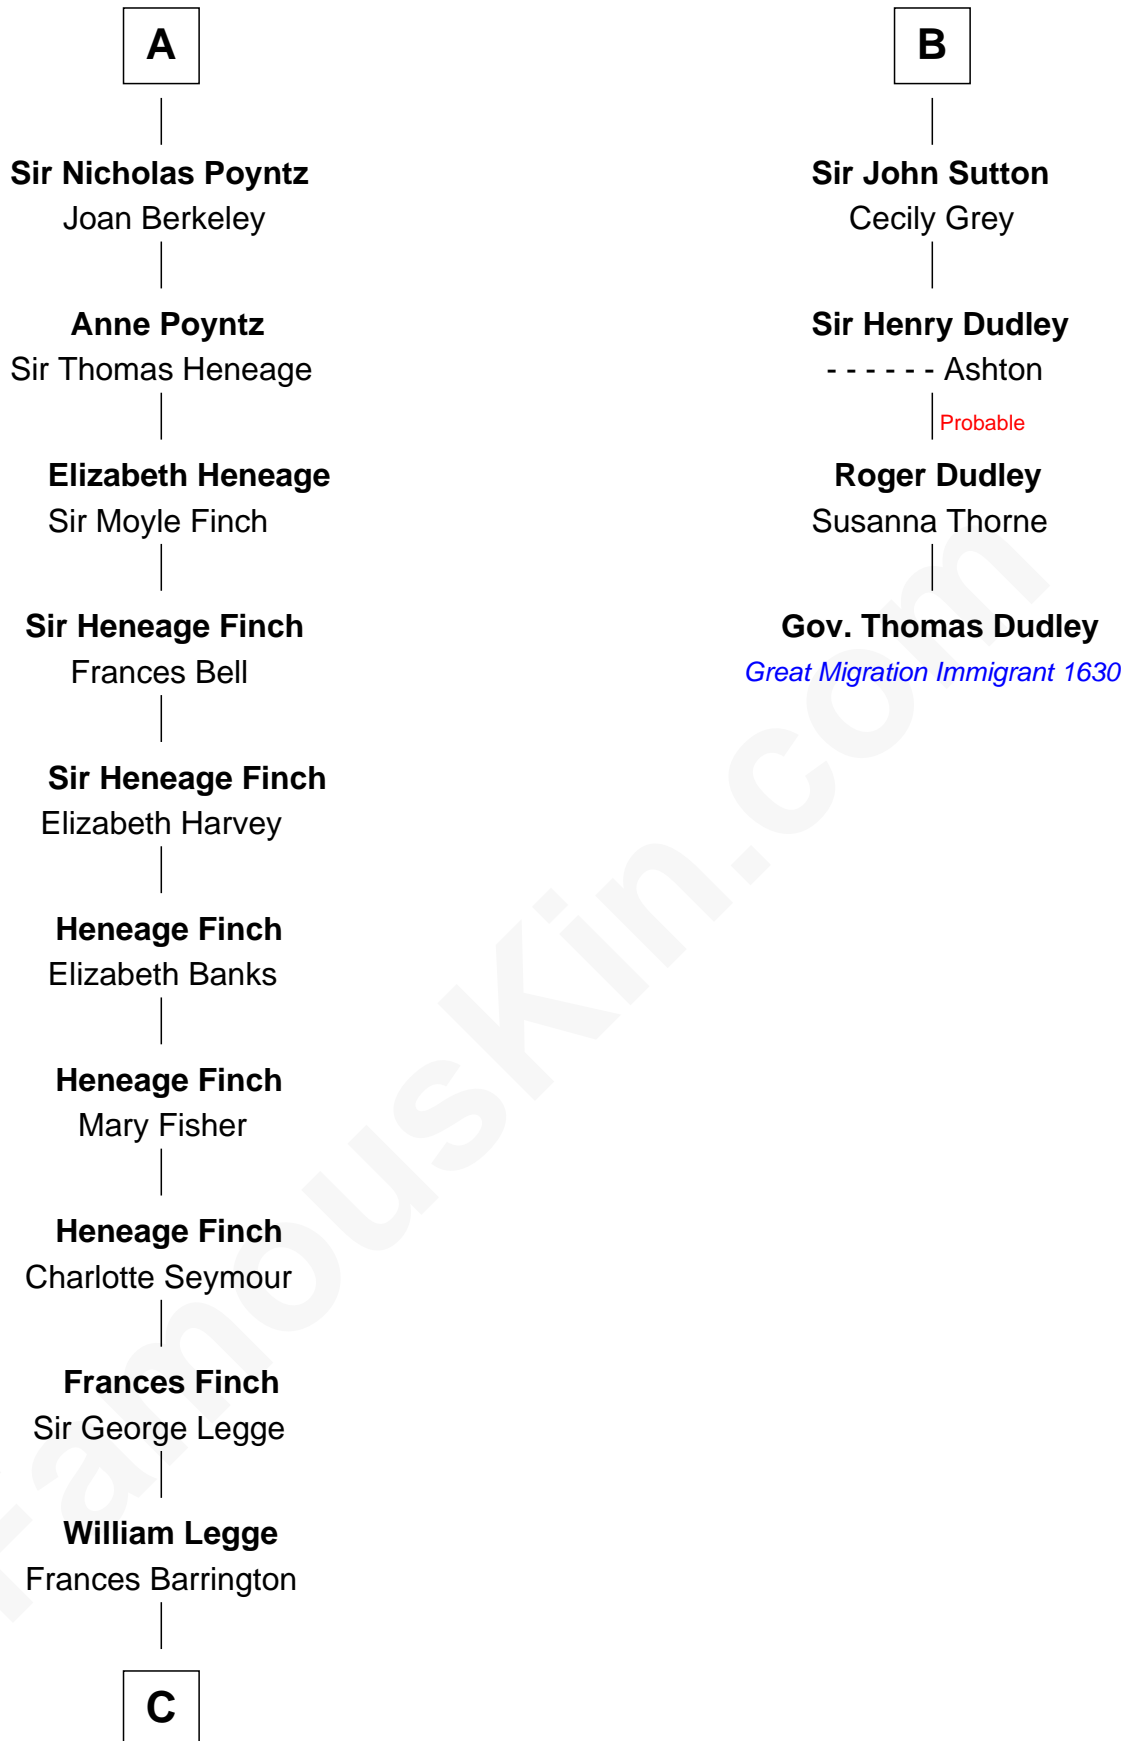

## Relationship Chart of

### Kit Harington

TV Actor - "Game of Thrones"

10th cousin 11 times removed of

**Gov. Thomas Dudley**

(1576 - 1653) Great Migration Immigrant 1630

**C**

Edward Henry Legge  
Cordelia Twysden Molesworth

Lois Marjorie Legge  
Ernest Wriothesley Denny