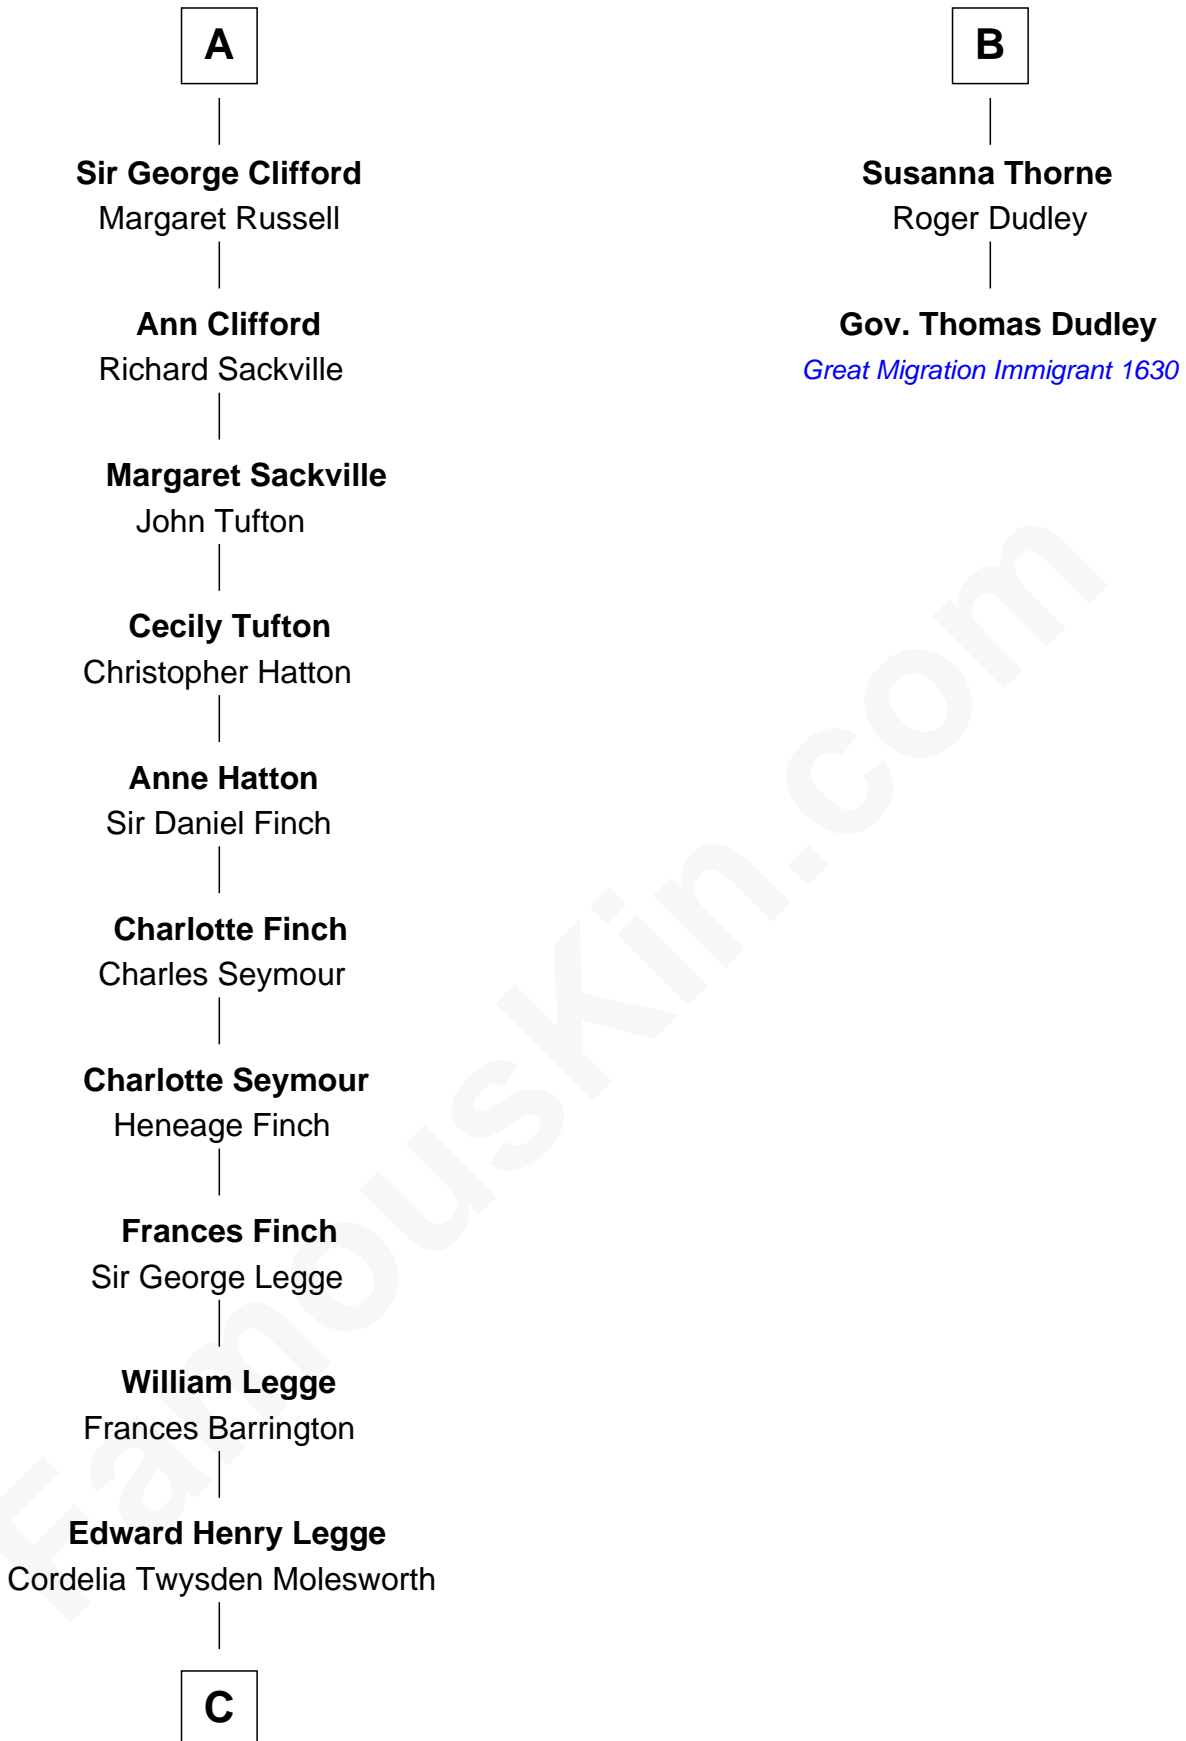

## Relationship Chart of

### Kit Harington

TV Actor - "Game of Thrones"

8th cousin 12 times removed of

**Gov. Thomas Dudley**

(1576 - 1653) Great Migration Immigrant 1630

**C**

—  
**Lois Marjorie Legge**  
Ernest Wriothesley Denny