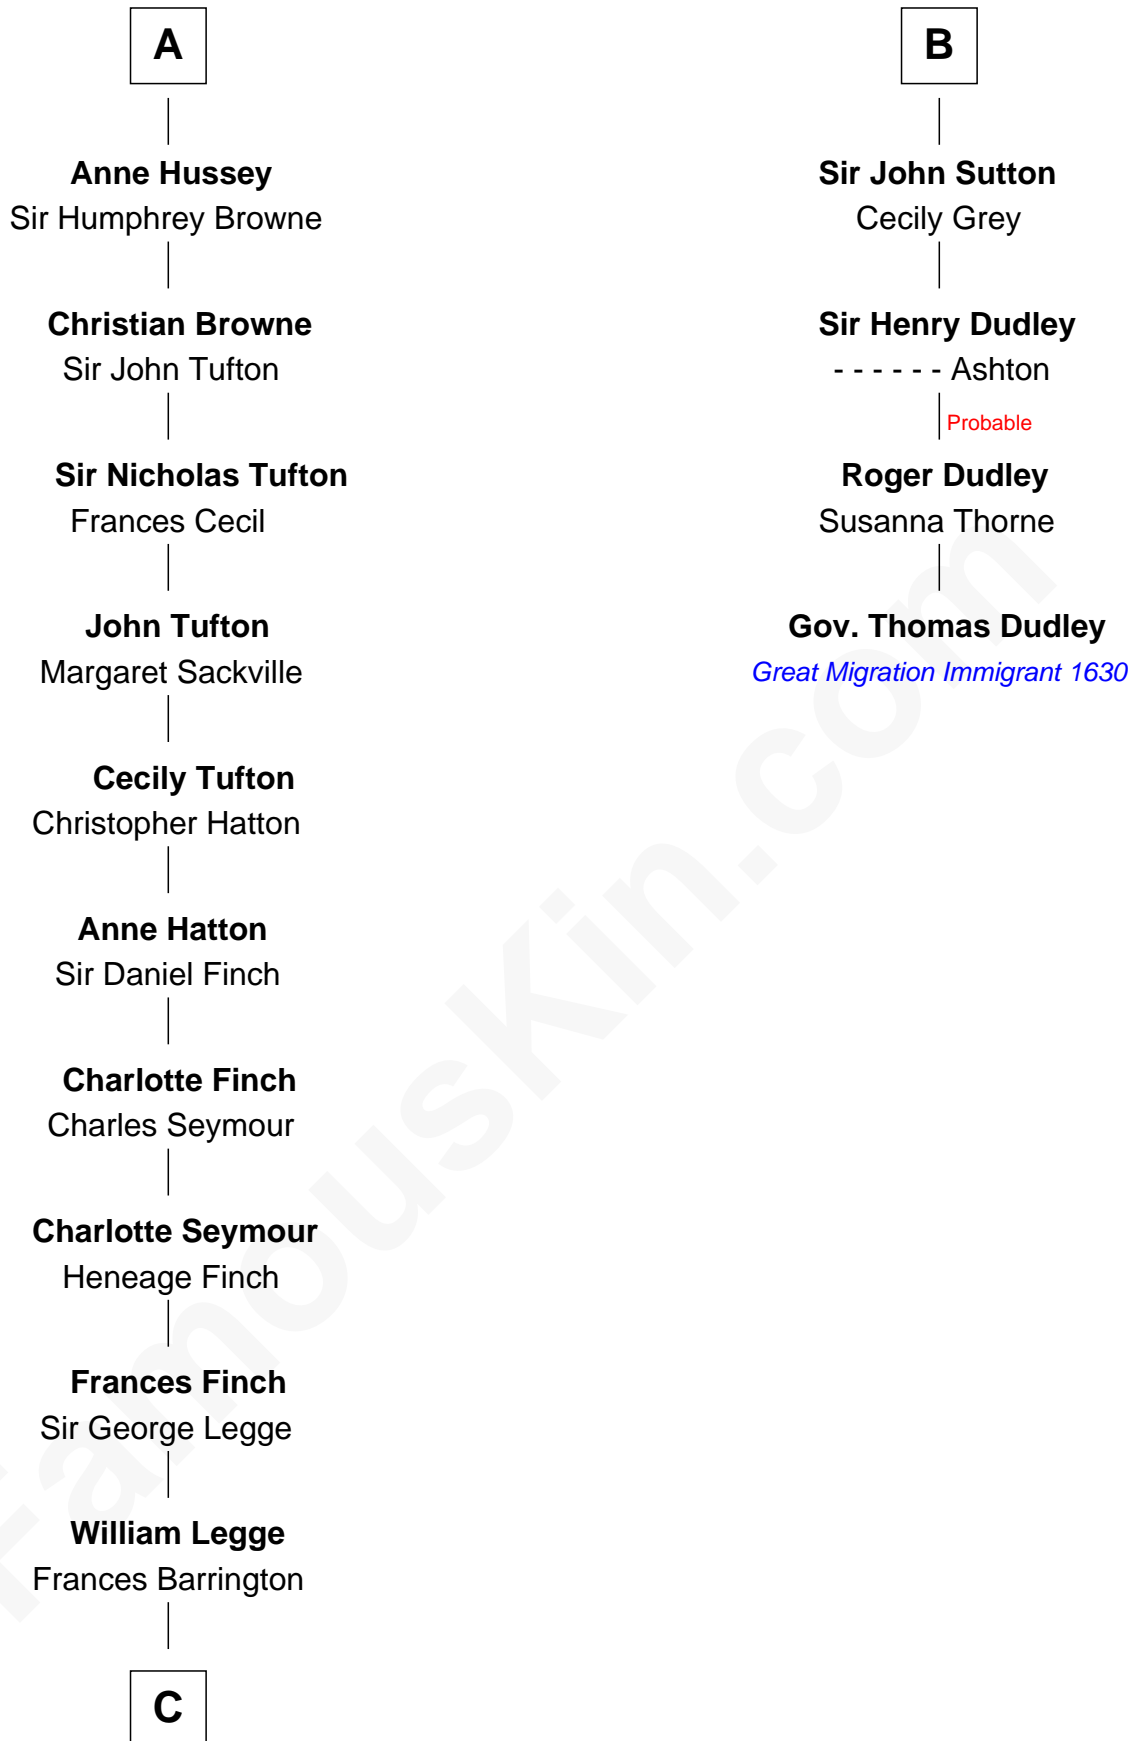

FamousKin.com

Relationship Chart of

Kit Harington

TV Actor - "Game of Thrones"

10th cousin 11 times removed of

Gov. Thomas Dudley

(1576 - 1653) Great Migration Immigrant 1630

C

Edward Henry Legge
Cordelia Twysden Molesworth

Lois Marjorie Legge
Ernest Wriothesley Denny

Lavender Cecilia Denny
John Charles Dundas Harington

Sir David Richard Harington
Deborah Jane Catesby

Kit Harington
TV Actor - "Game of Thrones"