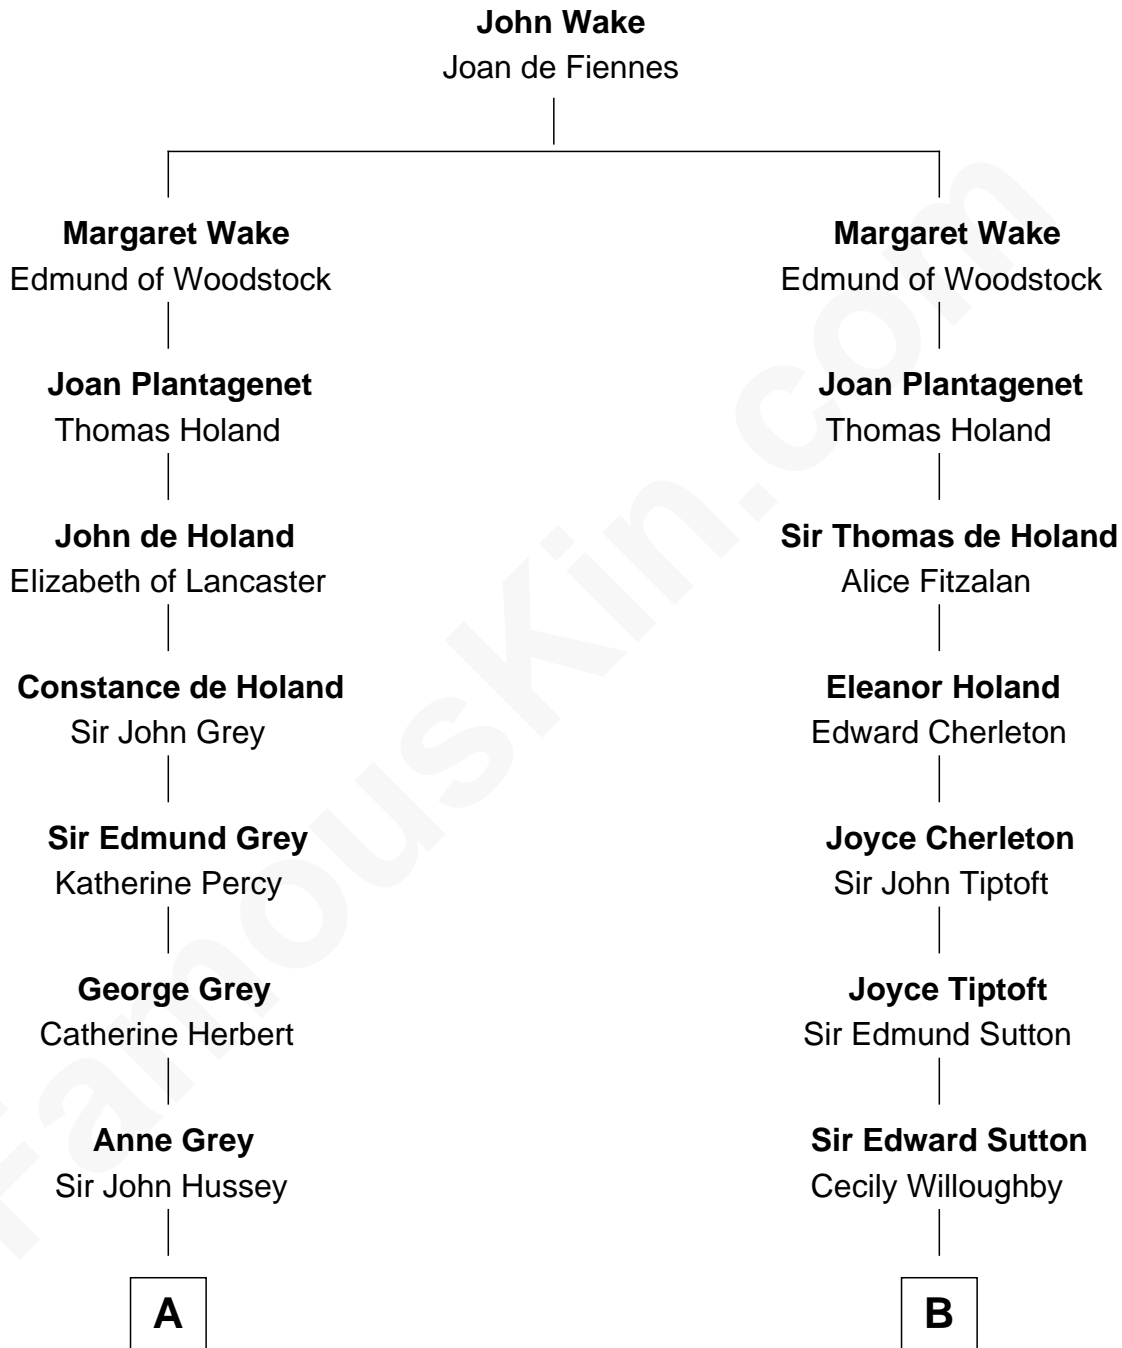

FamousKin.com

Relationship Chart of

Kit Harington

TV Actor - "Game of Thrones"

10th cousin 11 times removed of

Gov. Thomas Dudley

(1576 - 1653) Great Migration Immigrant 1630

C

Edward Henry Legge
Cordelia Twysden Molesworth

Lois Marjorie Legge
Ernest Wriothesley Denny

Lavender Cecilia Denny
John Charles Dundas Harington

Sir David Richard Harington
Deborah Jane Catesby

Kit Harington
TV Actor - "Game of Thrones"