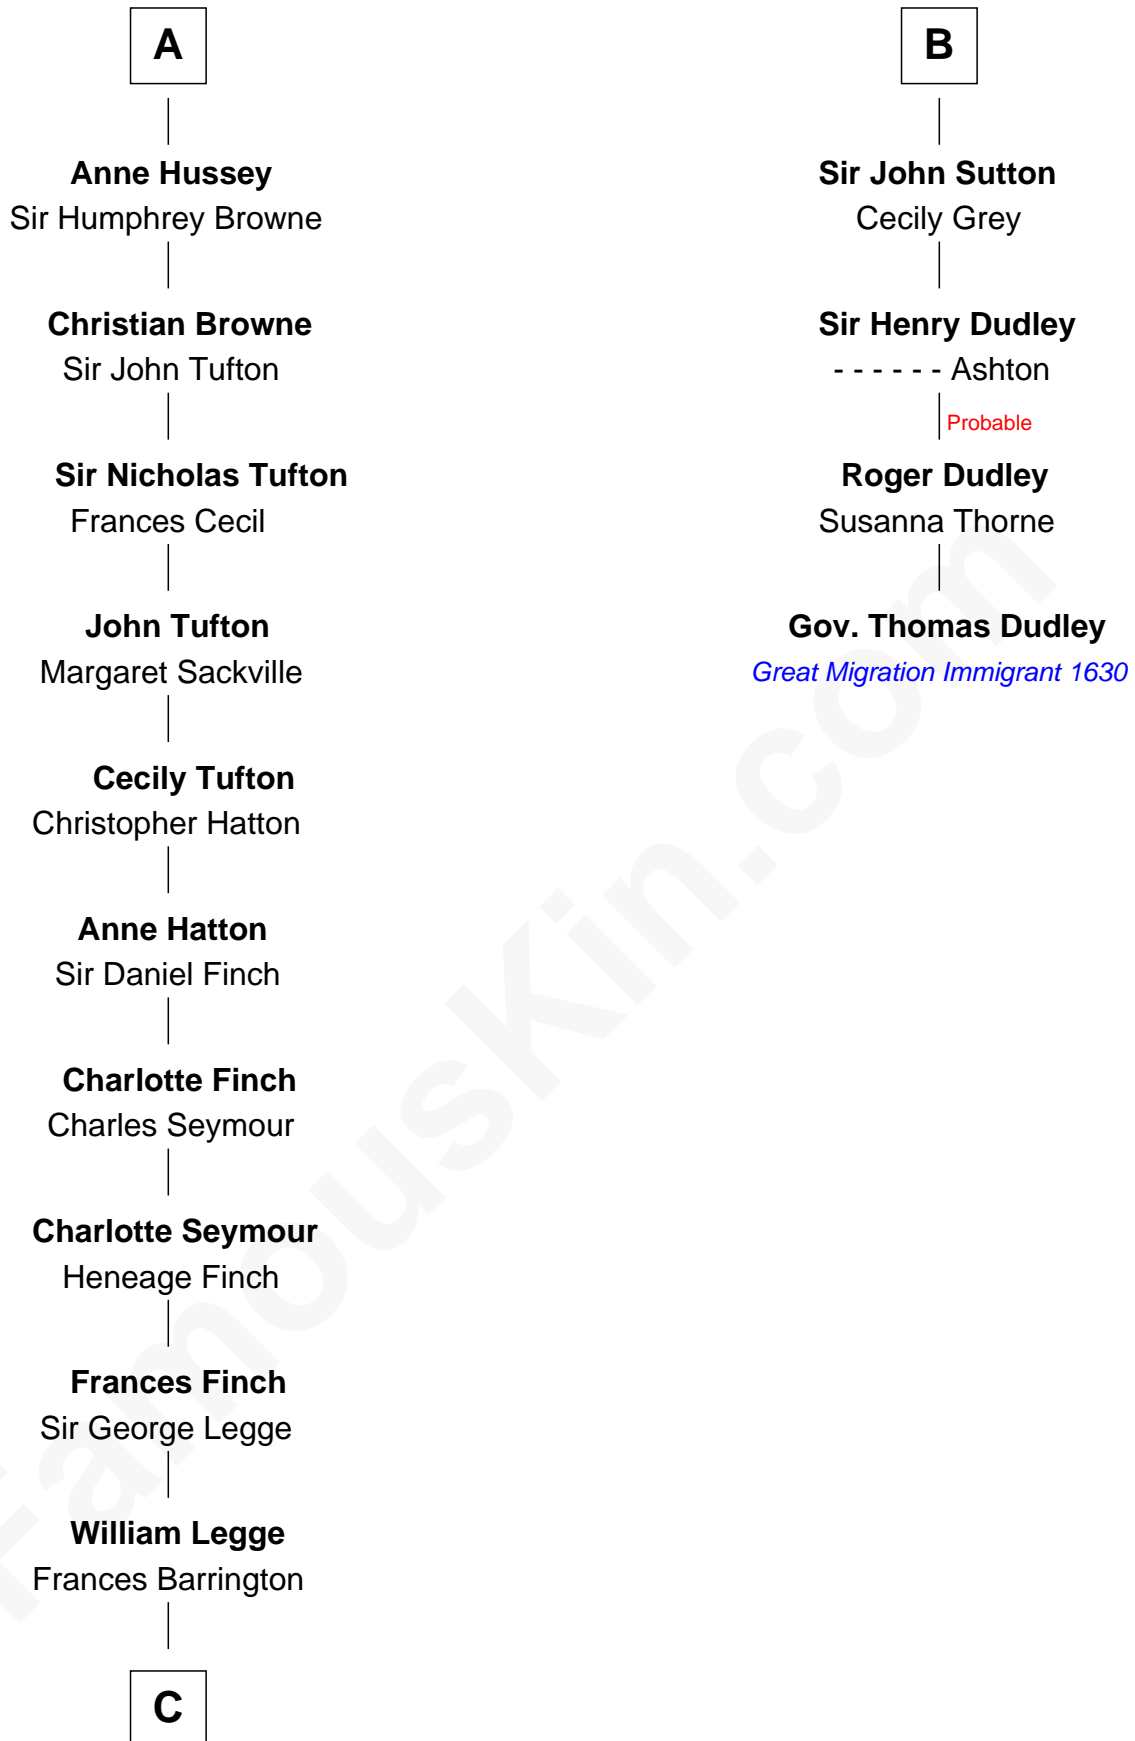

## Relationship Chart of

### Kit Harington

TV Actor - "Game of Thrones"

10th cousin 11 times removed of

**Gov. Thomas Dudley**

(1576 - 1653) Great Migration Immigrant 1630

**C**

—  
**Edward Henry Legge**  
Cordelia Twysden Molesworth

—  
**Lois Marjorie Legge**  
Ernest Wriothesley Denny

—  
**Lavender Cecilia Denny**  
John Charles Dundas Harington

—  
**Sir David Richard Harington**  
Deborah Jane Catesby

—  
**Kit Harington**  
*TV Actor - "Game of Thrones"*