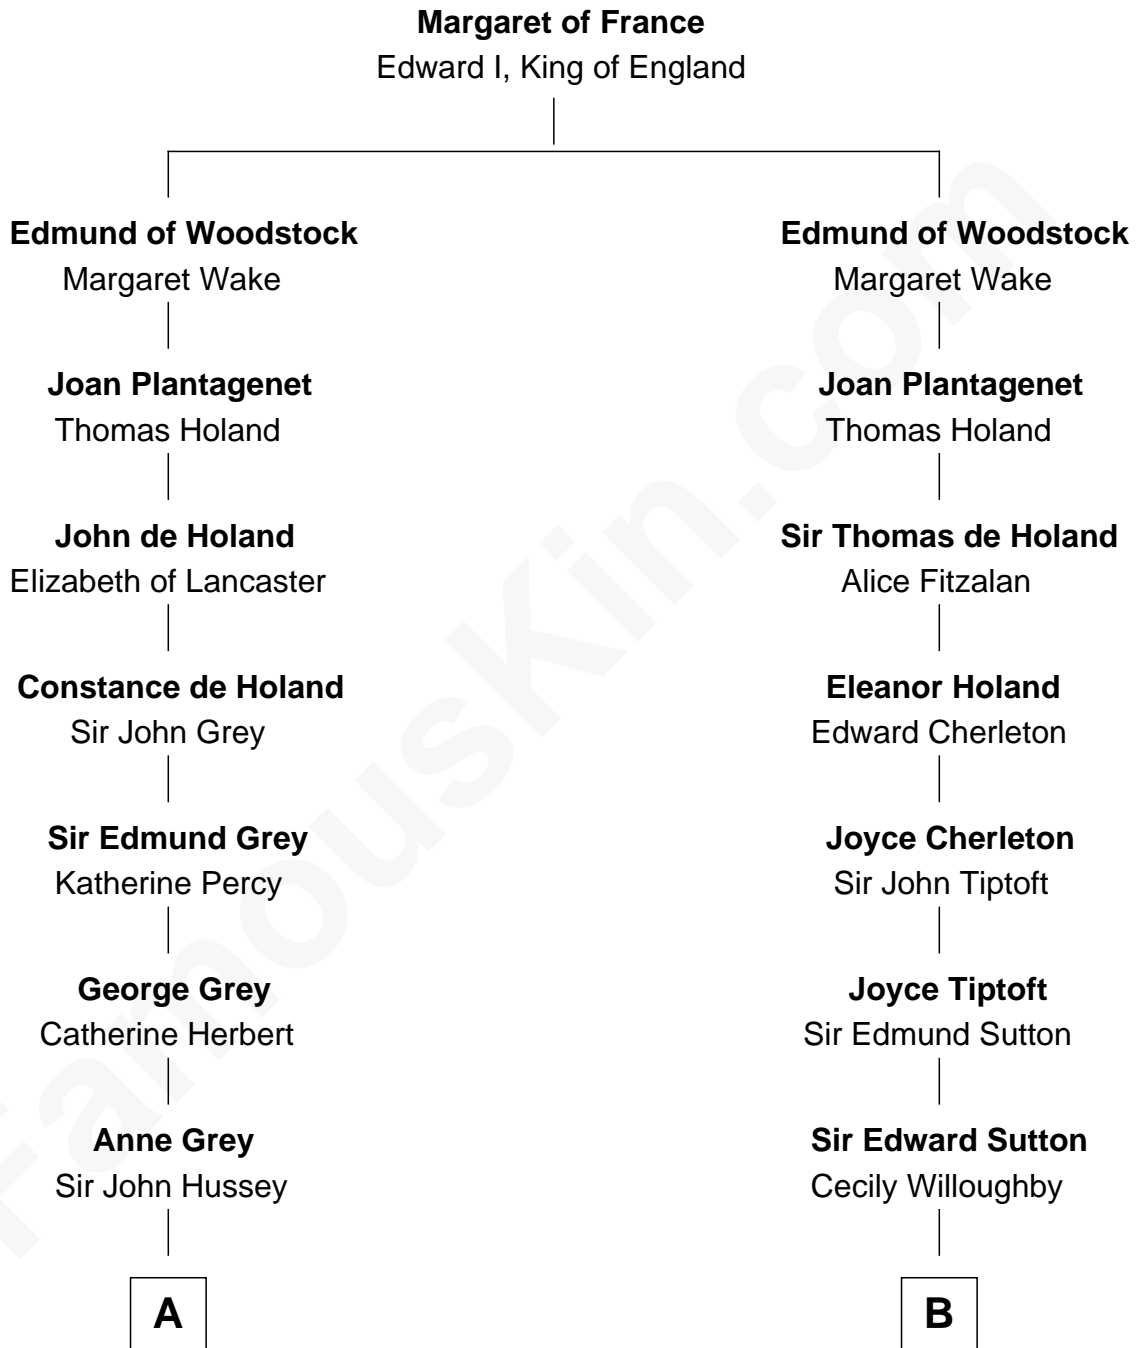

## Relationship Chart of

### Kit Harington

TV Actor - "Game of Thrones"

10th cousin 11 times removed of

**Gov. Thomas Dudley**

(1576 - 1653) Great Migration Immigrant 1630

**C**

—  
**Edward Henry Legge**  
Cordelia Twysden Molesworth